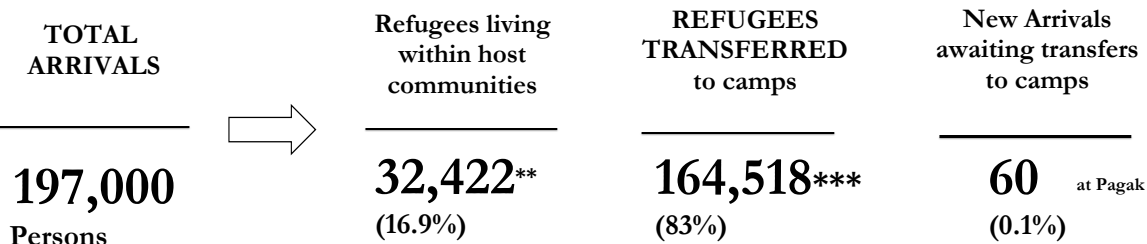

*- This figure does not include the old caseload of 57,719 South Sudanese refugees registered pre 15th December 2013 [Breakdown: Pugnido = 43,650; Okugo = 4,069, Wanthowa- estimated 10,000]

In addition to 197,000 South Sudanese refugees in Gambella region, there are 8,978 refugees at the camps in Assosa [Breakdown: Pre 15th Dec 2013 = 6,161; Post 15th Dec 2013 = 2,817]

**_- This figure does not include the old caseload of 10,000 South Sudanese refugees living in Wanthowa Woreda who arrived pre-15 December 2013.

***- The figure includes 51,240 refugees in Leitchuor and Nip Nip refugee camps who will be relocated to new locations due to flooding concerns.