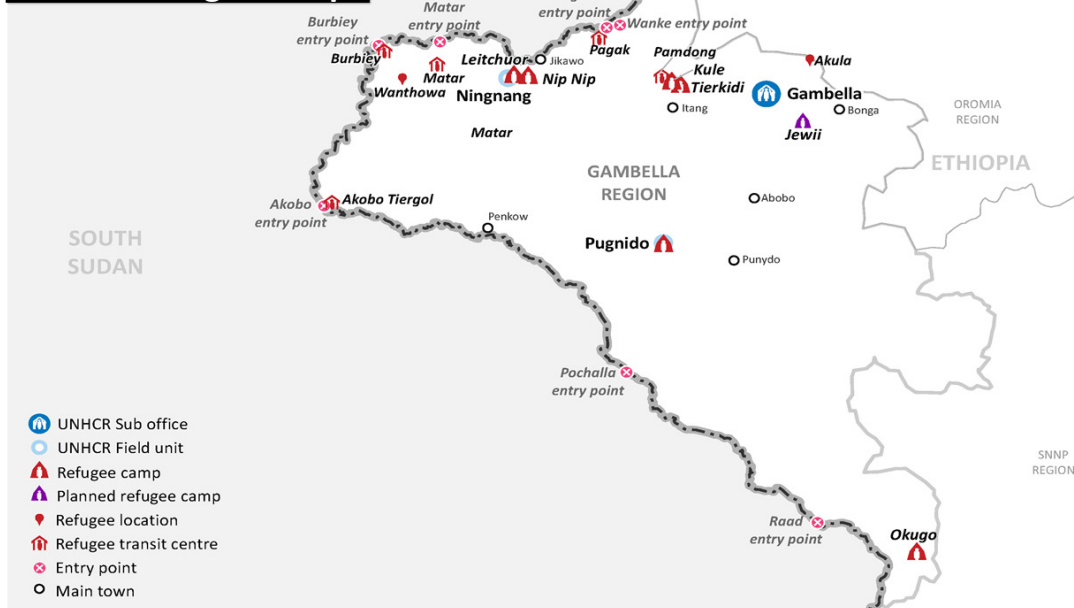

# South Sudanese new arrivals in Gambella - Post 15<sup>th</sup> December 2013 (as of 17-April-2015)

## Gambella Region Map

**TOTAL ARRIVALS**  
**197,000\***  
persons

**AVERAGE ARRIVALS per day since start of 2014**  
**418**  
persons

**AVERAGE ARRIVALS per day since last week**  
**89**  
persons

## Arrivals Transfer Statistics

\*- This figure does not include the old caseload of 57,719 South Sudanese refugees registered pre 15th December 2013 [Breakdown: Pugnido = 43,650; Okugo = 4,069, Wanthowa- estimated 10,000]

In addition to 197,000 South Sudanese refugees in Gambella region, there are 8,978 refugees at the camps in Assosa [Breakdown: Pre 15th Dec 2013 = 6,161; Post 15th Dec 2013 = 2,817]

\*\*\_- This figure does not include the old caseload of 10,000 South Sudanese refugees living in Wanthowa Woreda who arrived pre-15 December 2013.