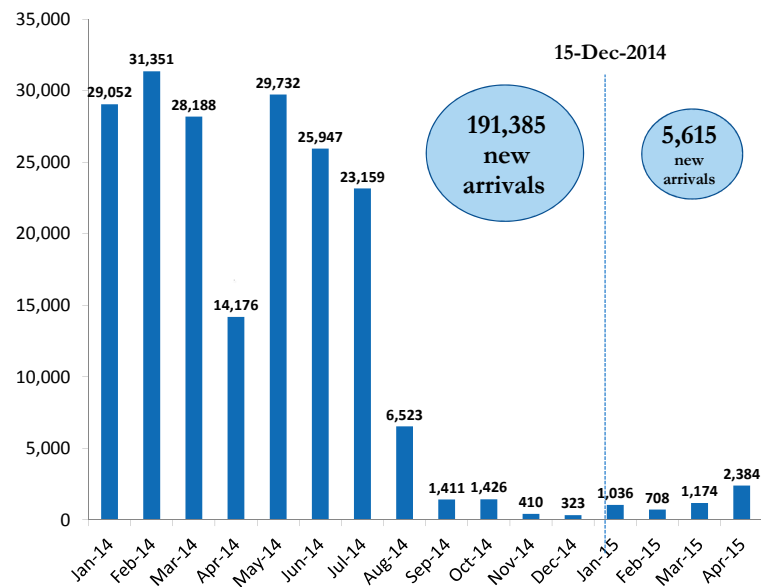

# South Sudanese new arrivals in Gambella - Post 15<sup>th</sup> December 2013 (as of 17-April-2015)

## Gambella Region Map

**TOTAL ARRIVALS**  
**197,000\***  
persons

**AVERAGE ARRIVALS per day since start of 2014**  
**418**  
persons

**AVERAGE ARRIVALS per day since last week**  
**89**  
persons

## Arrivals by Month

## Arrivals Transfer Statistics

\*- This figure does not include the old caseload of 57,719 South Sudanese refugees registered pre 15th December 2013 [Breakdown: Pugnido = 43,650; Okugo = 4,069, Wanthowa- estimated 10,000]