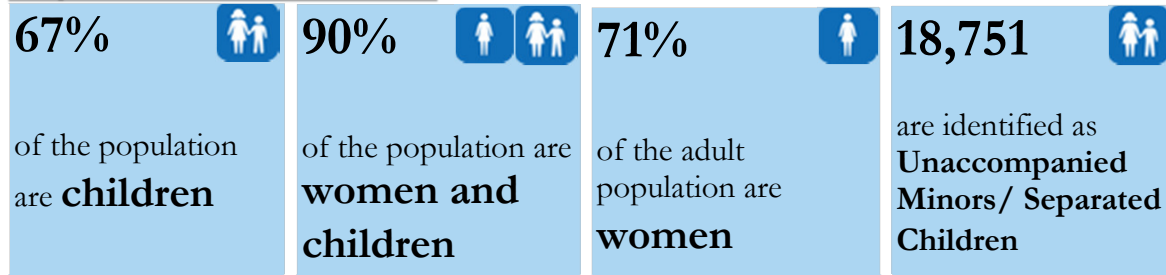

Key Statistics

Arrivals Transfer Statistics