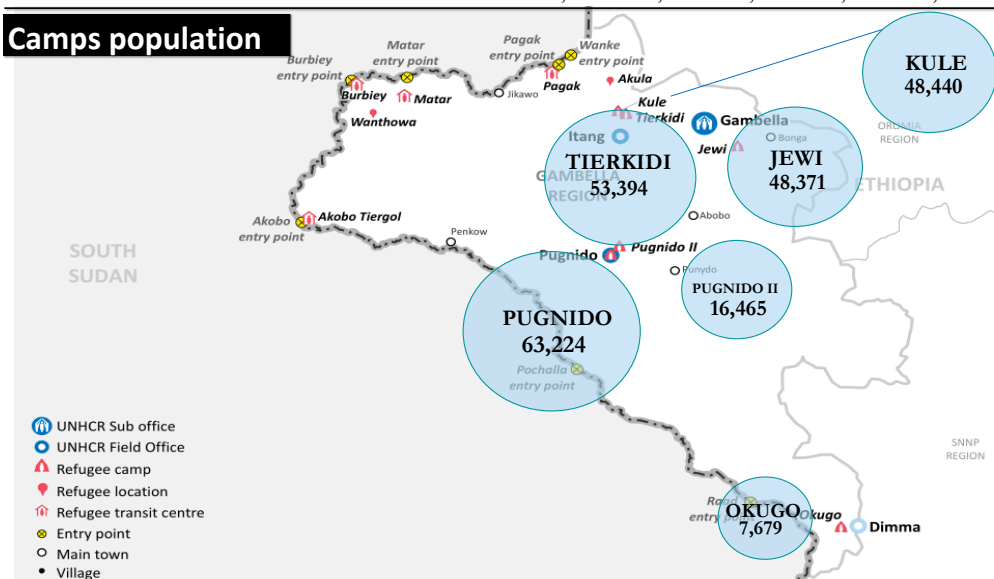

South Sudanese refugee population in Gambella (as of 22-January-2016)

Refugee population Breakdown

270,599 *
TOTAL GAMBELLA POPULATION

Camps population

Camp Names	Children (age < 18 yrs)		Adults (age ≥ 18 yrs)		Total	%
	Males	Females	Males	Females		
Pugnido	20,920	19,711	7,368	15,225	63,224	27%
Tierkidi	18,668	18,028	4,343	12,355	53,394	22%
Kule	15,562	14,885	6,401	11,592	48,440	20%
Okugo	2,396	2,234	980	2,069	7,679	3%
Jewi	17,834	17,145	2,606	10,786	48,371	20%
Pugnido II	5,819	5,401	1,402	3,844	16,465	7%
TOTAL	81,199	77,404	23,100	55,871	237,573	100%
	158,602		78,971			
%	67%		33%			

TOTAL CAMPS POPULATION
237,573
 persons

AVERAGE FAMILY SIZE
4

Refugees living within host communities

New arrivals awaiting transfers

Refugees living within host communities
33,026
 persons

New arrivals awaiting transfers to camps
0
 persons

* - In addition to 270,599 South Sudanese refugees in Gambella region, there are 11,174 refugees at the camps in Assosa [Breakdown: Pre 15th Dec 2013 = 6,129; Post 15th Dec 2013 = 5,045]. The total Gambella population includes 48,531 refugees who arrived pre 15-Dec-2013.

** - Interviews with some refugees indicate that those with large livestock herds as well as traders and other categories were unwilling to move from border entry locations.