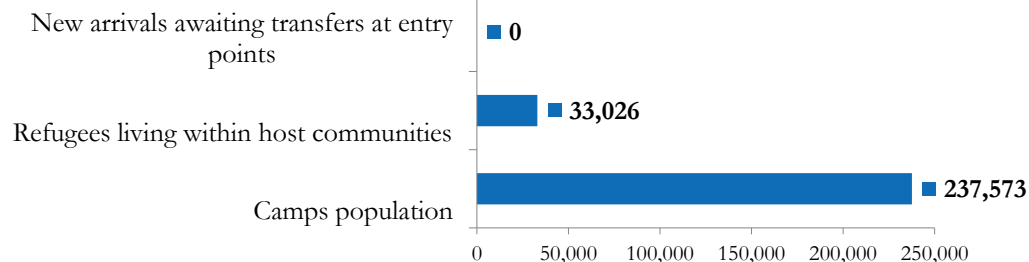

South Sudanese refugee population in Gambella (as of 22-January-2016)

Refugee population Breakdown

270,599 *
TOTAL GAMBELLA POPULATION

Camps population

Camp Names	Children (age < 18 yrs)		Adults (age ≥ 18 yrs)		Total	%
	Males	Females	Males	Females		
Pugnido	20,920	19,711	7,368	15,225	63,224	27%
Tierkidi	18,668	18,028	4,343	12,355	53,394	22%
Kule	15,562	14,885	6,401	11,592	48,440	20%
Okugo	2,396	2,234	980	2,069	7,679	3%
Jewi	17,834	17,145	2,606	10,786	48,371	20%
Pugnido II	5,819	5,401	1,402	3,844	16,465	7%
TOTAL	81,199	77,404	23,100	55,871	237,573	100%
	158,602		78,971			
%	67%		33%			