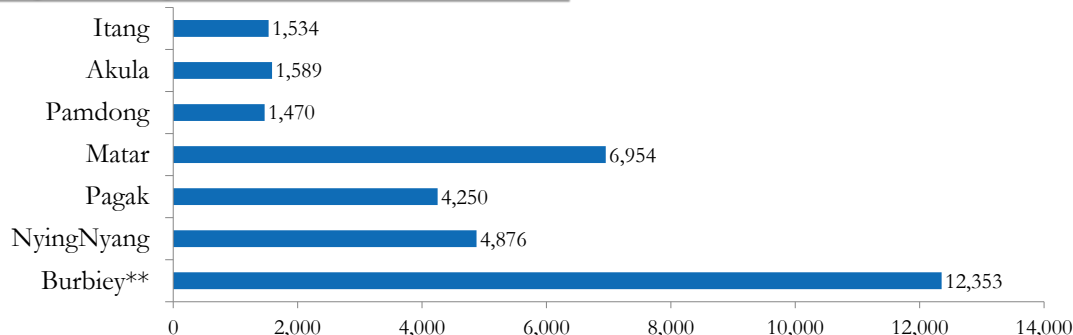

South Sudanese refugee population in Gambella (as of 22-January-2016)

Refugee population Breakdown

270,599 *
TOTAL GAMBELLA POPULATION

Camps population

Camp Names	Children (age < 18 yrs)		Adults (age ≥ 18 yrs)		Total	%
	Males	Females	Males	Females		
Pugnido	20,920	19,711	7,368	15,225	63,224	27%
Tierkidi	18,668	18,028	4,343	12,355	53,394	22%
Kule	15,562	14,885	6,401	11,592	48,440	20%
Okugo	2,396	2,234	980	2,069	7,679	3%
Jewi	17,834	17,145	2,606	10,786	48,371	20%
Pugnido II	5,819	5,401	1,402	3,844	16,465	7%
TOTAL	81,199	77,404	23,100	55,871	237,573	100%
	158,602		78,971			
%	67%		33%			

TOTAL CAMPS POPULATION
237,573
 persons

AVERAGE FAMILY SIZE
4

Refugees living within host communities

New arrivals awaiting transfers

Refugees living within host communities
33,026
 persons

New arrivals awaiting transfers to camps
0
 persons

* - In addition to 270,599 South Sudanese refugees in Gambella region, there are 11,174 refugees at the camps in Assosa [Breakdown: Pre 15th Dec 2013 = 6,129; Post 15th Dec 2013 = 5,045]. The total Gambella population includes 48,531 refugees who arrived pre 15-Dec-2013.