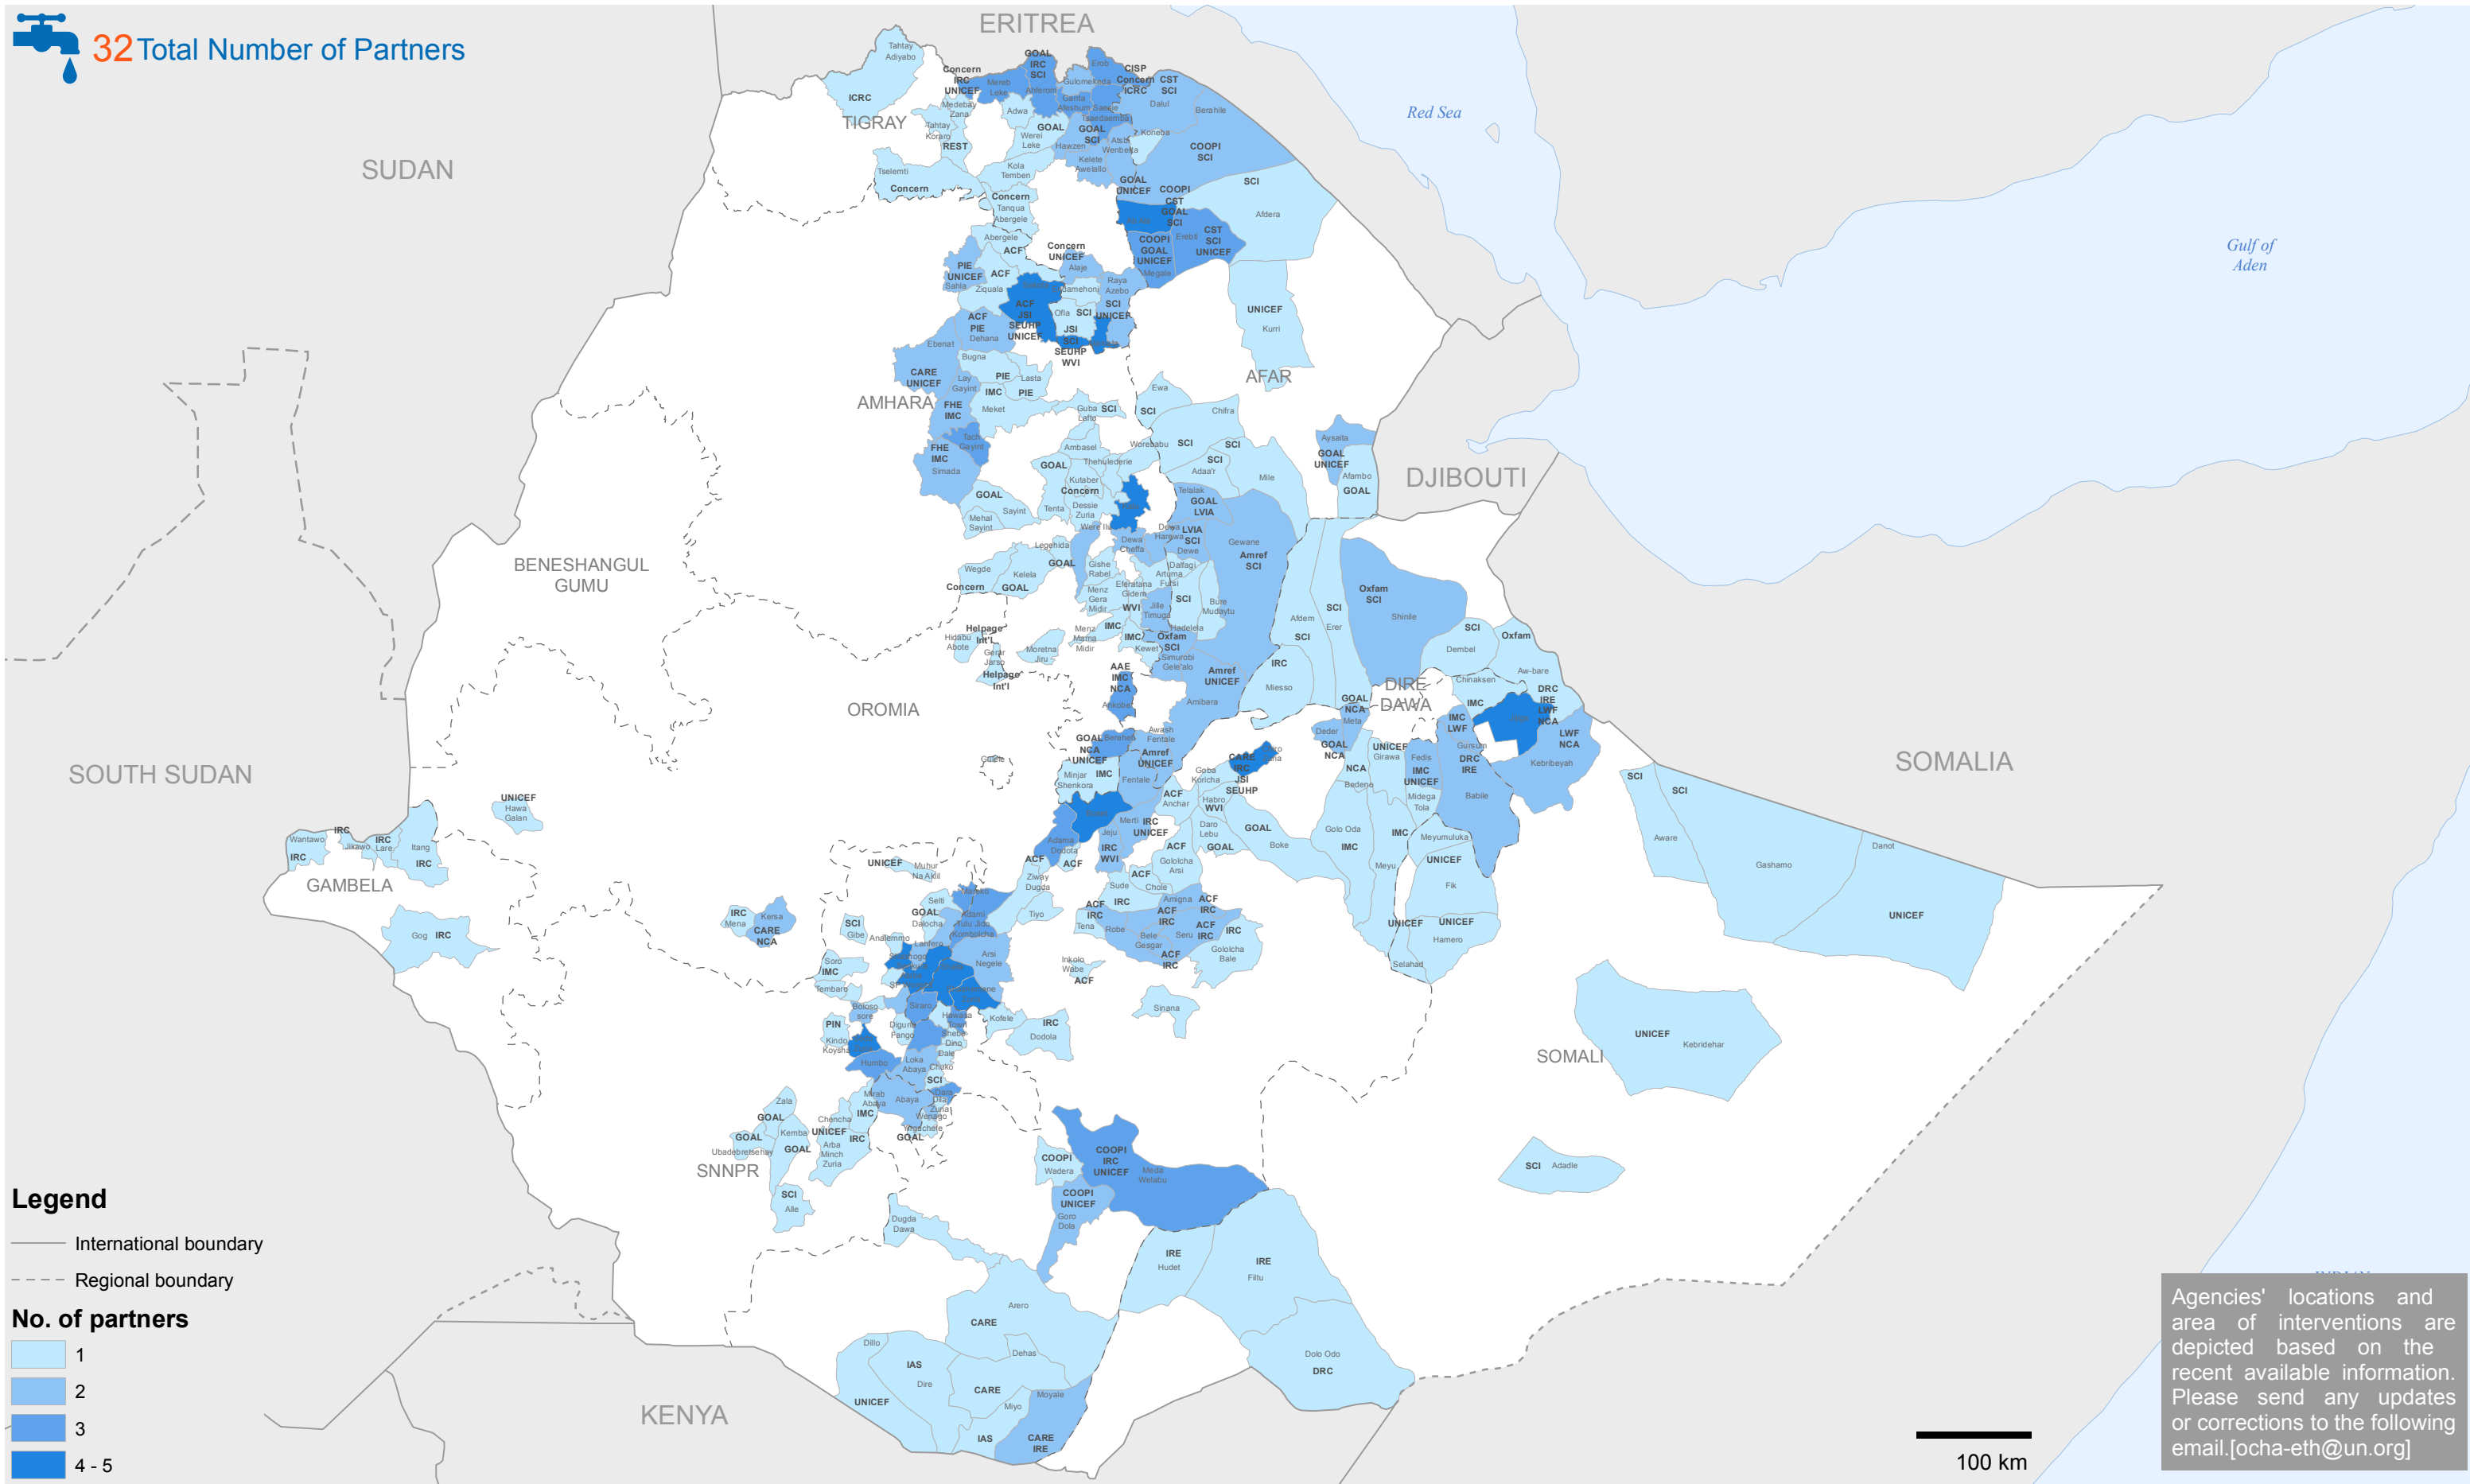

# Ethiopia: 3W - WASH Cluster Ongoing Activities map

(December 2016)

 32 Total Number of Partners

Agencies' locations and area of interventions are depicted based on the recent available information. Please send any updates or corrections to the following email. [ocha-eth@un.org]

Region	Organization	Implementing Partner(s)	OrganizationType
Addis Ababa	Amref	Amref	International NGO
	ERCS	ERCS	National NGO
Afar	Amref	Amref	International NGO
	COOPI	COOPI	International NGO
	CST	CST	International NGO
	GOAL	GOAL	International NGO
	LVIA	LVIA	International NGO
	Oxfam	Oxfam	International NGO
	SCI	SCI	International NGO
	UNICEF	UNICEF	United Nations
Amhara	AAE	AAE	International NGO
	ACF	ACF	International NGO
	CARE	CARE	International NGO
	Concern	Concern	International NGO
	FHE	FHE	International NGO
	GOAL	GOAL	International NGO
	IMC	IMC	International NGO

Region	Organization	Implementing Partner(s)	OrganizationType
Amhara	JSI	JSI	International NGO
	JSI/SEUHP	JSI/SEUHP	International NGO
	NCA	NCA	International NGO
	PIE	PIE	International NGO
	SCI	SCI	International NGO
	UNICEF	UNICEF	United Nations
	WVI	WVI	International NGO
	IRC	IRC	International NGO
Oromia	ACF	ACF	International NGO
	Amref	Amref	International NGO
	CARE	CARE	International NGO
	CCF Canada	CCF Canada	International NGO
	ChildFund	ChildFund	International NGO
	COOPI	COOPI	International NGO
	ERCS	ERCS	National NGO
	GOAL	GOAL	International NGO
	HelpAge	HelpAge	International NGO

Region	Organization	Implementing Partner(s)	OrganizationType
<b>SNNPR</b>	JSI/SEUHP	JSI/SEUHP	International NGO
	PIN	PIN	International NGO
	SCI	SCI	International NGO
	UNICEF	UNICEF	United Nations
	WVI	WVI	International NGO
<b>Somali</b>	DRC	DRC	International NGO
	IRC	IRC	International NGO
	IRE	IRE	International NGO
	LWF	LWF	International NGO
	NCA	NCA	International NGO
	NRC	NRC	International NGO
	Oxfam	Oxfam	International NGO
	SCI	SCI	International NGO
	Somali RWB	Somali RWB	Government
	UNICEF	UNICEF	United Nations