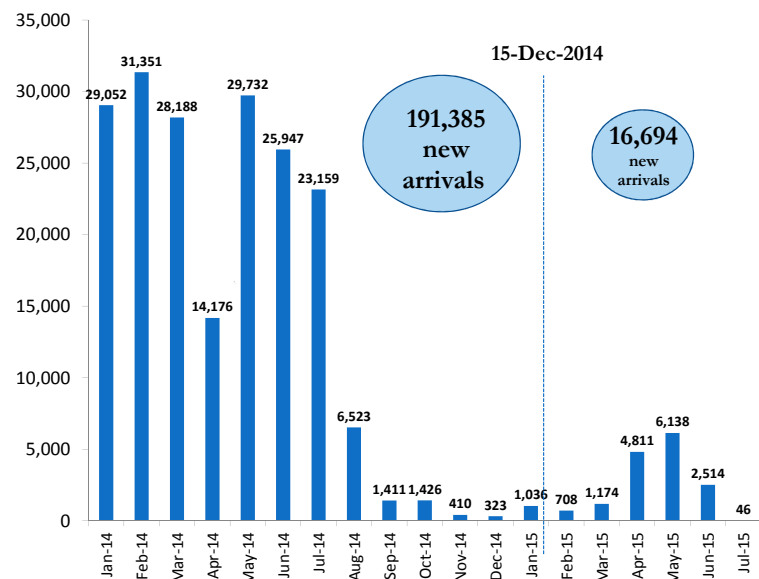

- UNHCR Sub office
- UNHCR Field unit
- Refugee camp
- Refugee location
- Refugee transit centre
- Entry point
- Main town
- Village

TOTAL ARRIVALS

208,125 *
persons

AVERAGE ARRIVALS per day since start of 2014

380
persons

AVERAGE ARRIVALS per day since last week

180
persons

Arrivals by Month

Key Statistics

66% of the population are **children**

90% of the population are **women and children**

69% of the adult population are **women**

19,415 are identified as **Unaccompanied / Separated Children**

Arrivals Transfer Statistics

TOTAL ARRIVALS

208,125
Persons

Refugees living within host communities

35,662**
(17%)

REFUGEES TRANSFERRED to camps

168,524
(81%)

New Arrivals awaiting transfers to camps

3,939 (2%)

*- This figure does not include the old caseload of 57,285 South Sudanese refugees registered pre 15th December 2013 [Breakdown: Pugnido = 43,163; Okugo = 4,122, Wanthowa- estimated 10,000]