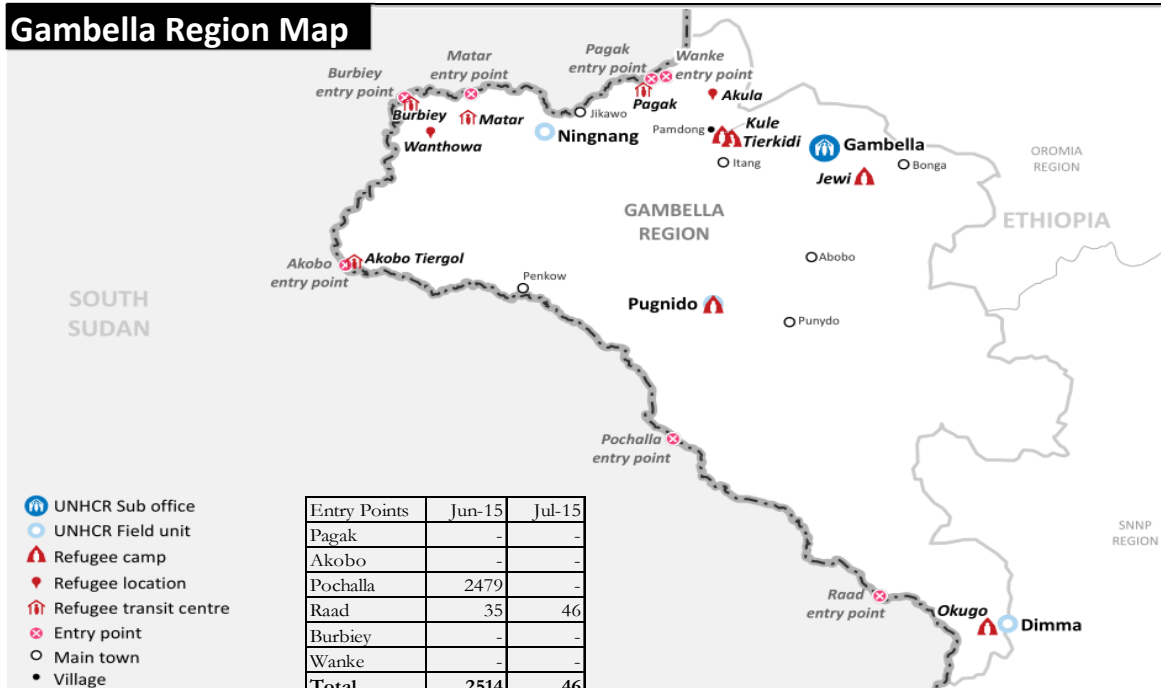

South Sudanese new arrivals in Gambella - Post 15th December 2013 (as of 03-July-2015)

Gambella Region Map

Entry Points	Jun-15	Jul-15
Pagak	-	-
Akobo	-	-
Pochalla	2479	-
Raad	35	46
Burbiey	-	-
Wanke	-	-
Total	2514	46

- UNHCR Sub office
- UNHCR Field unit
- Refugee camp
- Refugee location
- Refugee transit centre
- Entry point
- Main town
- Village

TOTAL ARRIVALS

208,125 *
persons

AVERAGE ARRIVALS per day since start of 2014

168,524
(81%)

New Arrivals awaiting transfers to camps

3,939 (2%)

*- This figure does not include the old caseload of 57,285 South Sudanese refugees registered pre 15th December 2013 [Breakdown: Pugnido = 43,163; Okugo = 4,122, Wanthowa- estimated 10,000]

In addition to 208,125 South Sudanese refugees in Gambella region, there are 9,264 refugees at the camps in Assosa [Breakdown: Pre 15th Dec 2013 = 6,129; Post 15th Dec 2013 = 3,135]

** - This figure does not include the old caseload of 10,000 South Sudanese refugees living in Wanthowa Woreda who arrived pre-15 December 2013.