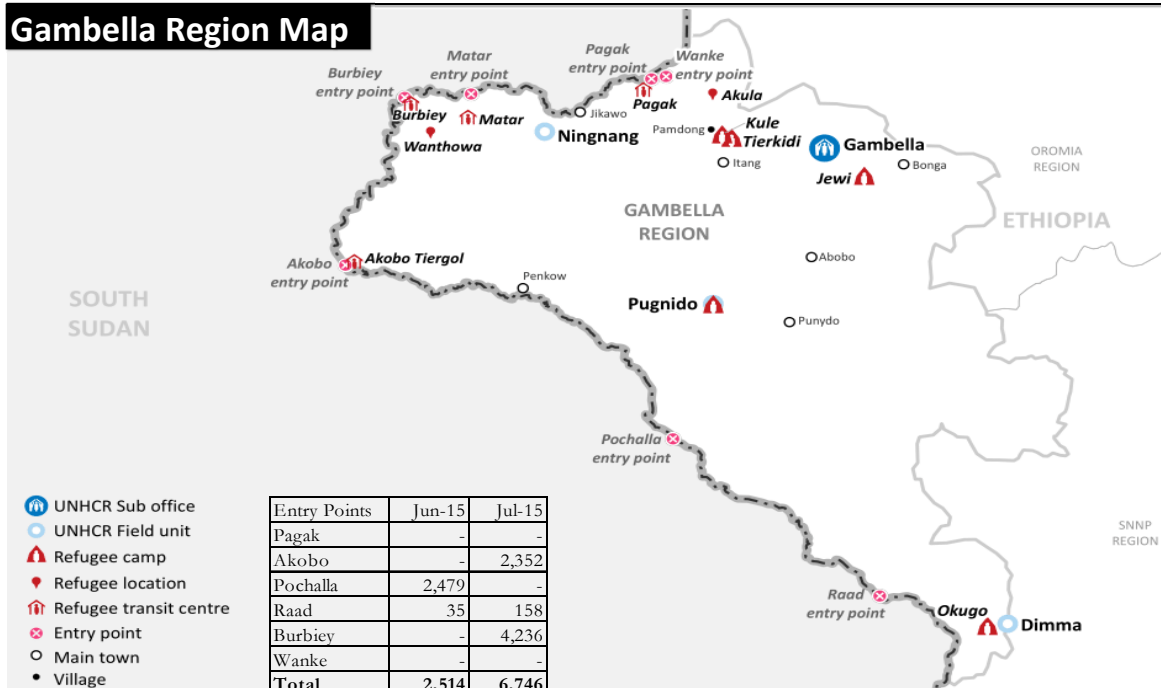

# South Sudanese new arrivals in Gambella - Post 15<sup>th</sup> December 2013 (as of 24-July-2015)

## Gambella Region Map

Entry Points	Jun-15	Jul-15
Pagak	-	-
Akobo	-	2,352
Pochalla	2,479	-
Raad	35	158
Burbiey	-	4,236
Wanke	-	-
<b>Total</b>	<b>2,514</b>	<b>6,746</b>

**TOTAL ARRIVALS**  
**214,825 \***  
persons

**AVERAGE ARRIVALS per day since start of 2014**  
**378**  
persons

**AVERAGE ARRIVALS per day since last week**  
**255**  
persons

## Arrivals Transfer Statistics

\*- This figure does not include the old caseload of 57,359 South Sudanese refugees registered pre 15th December 2013 [Breakdown: Pugnido = 43,354; Okugo = 4,156, Wanthowa- estimated 10,000]