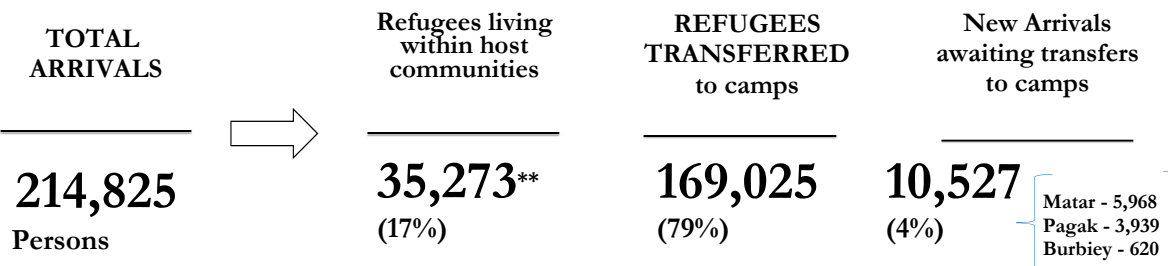

Arrivals Transfer Statistics

*- This figure does not include the old caseload of 57,359 South Sudanese refugees registered pre 15th December 2013 [Breakdown: Pugnido = 43,354; Okugo = 4,156, Wanthowa- estimated 10,000]

In addition to 214,825 South Sudanese refugees in Gambella region, there are 9,807 refugees at the camps in Assosa [Breakdown: Pre 15th Dec 2013 = 6,129; Post 15th Dec 2013 = 3,678]

** - This figure does not include the old caseload of 10,000 South Sudanese refugees living in Wanthowa Woreda who arrived pre-15 December 2013.