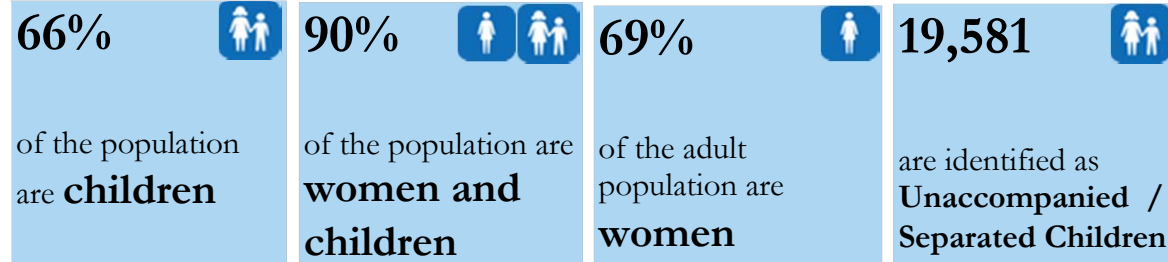

Key Statistics