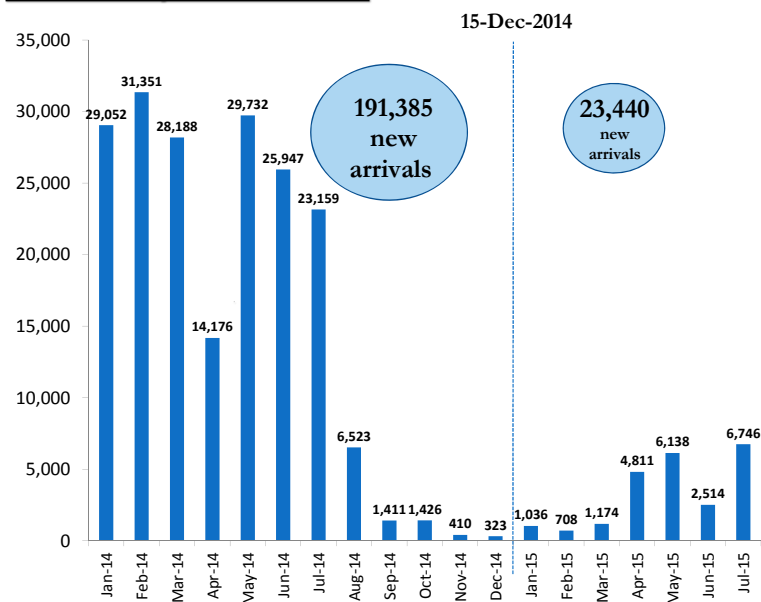

# South Sudanese new arrivals in Gambella - Post 15<sup>th</sup> December 2013 (as of 24-July-2015)

## Gambella Region Map

Entry Points	Jun-15	Jul-15
Pagak	-	-
Akobo	-	2,352
Pochalla	2,479	-
Raad	35	158
Burbiey	-	4,236
Wanke	-	-
<b>Total</b>	<b>2,514</b>	<b>6,746</b>

**TOTAL ARRIVALS**  
**214,825 \***  
persons

**AVERAGE ARRIVALS per day since start of 2014**  
**378**  
persons

**AVERAGE ARRIVALS per day since last week**  
**255**  
persons

## Arrivals by Month