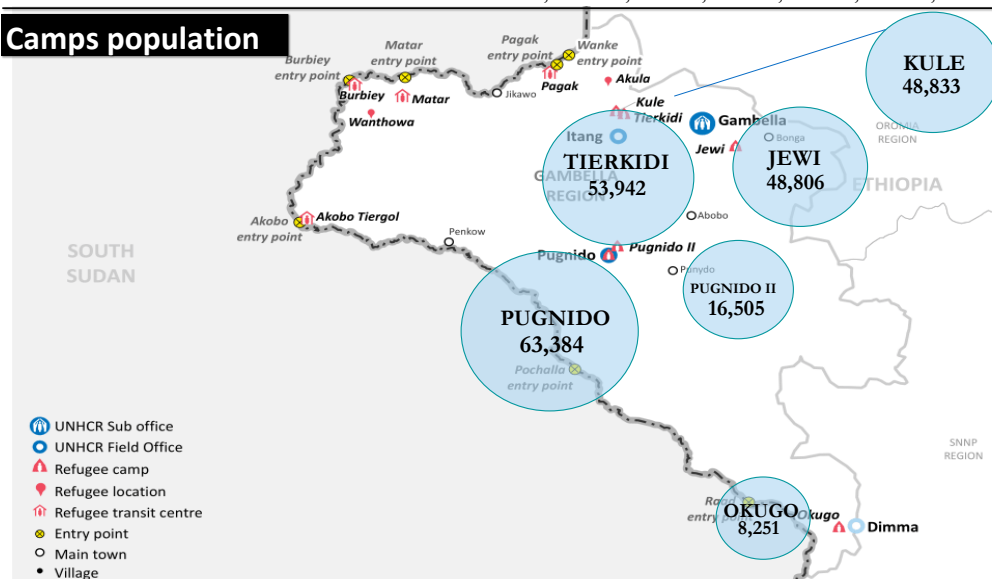

South Sudanese refugee population in Gambella (as of 06-May-2016)

Refugee population Breakdown

272,746 *
TOTAL GAMBELLA POPULATION

Camps population

Camp Names	Children (age < 18 yrs)		Adults (age ≥ 18 yrs)		Total	%
	Males	Females	Males	Females		
Pugnido	21,137	19,925	7,229	15,093	63,384	26%
Tierkidi	18,938	18,301	4,345	12,358	53,942	23%
Kule	15,741	15,093	6,401	11,598	48,833	20%
Okugo	2,555	2,393	1,079	2,224	8,251	3%
Jewi	18,001	17,328	2,645	10,832	48,806	20%
Pugnido II	5,847	5,436	1,376	3,846	16,505	7%
TOTAL	82,219	78,476	23,075	55,951	239,721	100%
	160,695		79,026			
%	67%		33%			

TOTAL CAMPS POPULATION
239,721
 persons

AVERAGE FAMILY SIZE
4

Refugees living within host communities

Refugees living within host communities
33,025
 persons

New arrivals awaiting transfers

New arrivals awaiting transfers to camps
0
 persons

* - In addition to 272,746 South Sudanese refugees in Gambella region, there are 11,174 refugees at the camps in Assosa [Breakdown: Pre 15th Dec 2013 = 6,129; Post 15th Dec 2013 = 5,045]. The total Gambella population includes 48,805 refugees who arrived pre 15-Dec-2013.

** - Interviews with some refugees indicate that those with large livestock herds as well as traders and other categories were unwilling to move from border entry locations.