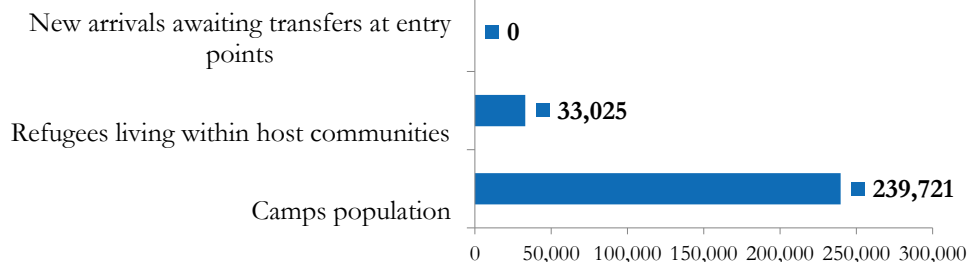

South Sudanese refugee population in Gambella (as of 06-May-2016)

Refugee population Breakdown

272,746 *
TOTAL GAMBELLA POPULATION

Camps population

Camp Names	Children (age < 18 yrs)		Adults (age ≥ 18 yrs)		Total	%
	Males	Females	Males	Females		
Pugnido	21,137	19,925	7,229	15,093	63,384	26%
Tierkidi	18,938	18,301	4,345	12,358	53,942	23%
Kule	15,741	15,093	6,401	11,598	48,833	20%
Okugo	2,555	2,393	1,079	2,224	8,251	3%
Jewi	18,001	17,328	2,645	10,832	48,806	20%
Pugnido II	5,847	5,436	1,376	3,846	16,505	7%
TOTAL	82,219	78,476	23,075	55,951	239,721	100%
	160,695		79,026			
%	67%		33%			