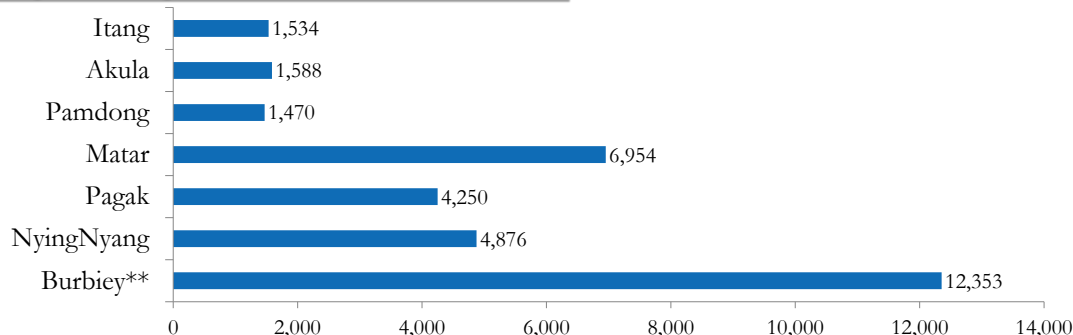

South Sudanese refugee population in Gambella (as of 06-May-2016)

Refugee population Breakdown

272,746 *
TOTAL GAMBELLA POPULATION

Camps population

Camp Names	Children (age < 18 yrs)		Adults (age ≥ 18 yrs)		Total	%
	Males	Females	Males	Females		
Pugnido	21,137	19,925	7,229	15,093	63,384	26%
Tierkidi	18,938	18,301	4,345	12,358	53,942	23%
Kule	15,741	15,093	6,401	11,598	48,833	20%
Okugo	2,555	2,393	1,079	2,224	8,251	3%
Jewi	18,001	17,328	2,645	10,832	48,806	20%
Pugnido II	5,847	5,436	1,376	3,846	16,505	7%
TOTAL	82,219	78,476	23,075	55,951	239,721	100%
	160,695		79,026			
%	67%		33%			

TOTAL CAMPS POPULATION
239,721
 persons

AVERAGE FAMILY SIZE
4

Refugees living within host communities

Refugees living within host communities
33,025
 persons

New arrivals awaiting transfers

New arrivals awaiting transfers to camps
0
 persons

* - In addition to 272,746 South Sudanese refugees in Gambella region, there are 11,174 refugees at the camps in Assosa [Breakdown: Pre 15th Dec 2013 = 6,129; Post 15th Dec 2013 = 5,045]. The total Gambella population includes 48,805 refugees who arrived pre 15-Dec-2013.