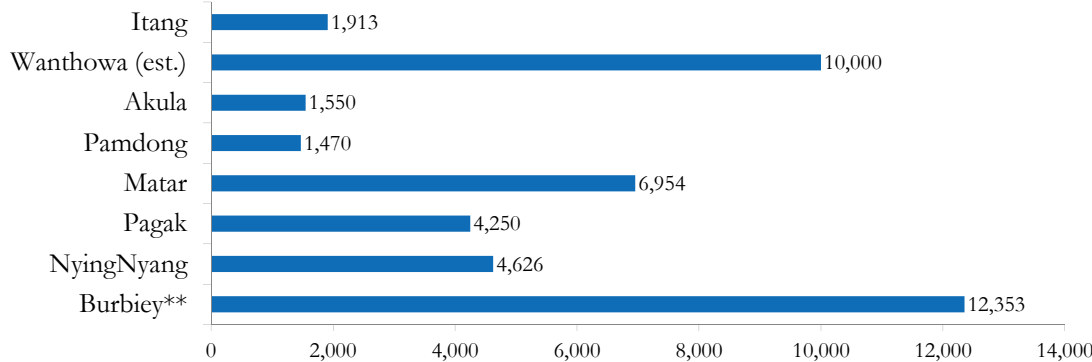

Refugee population Breakdown

277,732 *
TOTAL GAMBELLA POPULATION

220,108
 refugees arrived
 post 15-Dec-2013
79%

57,624
 refugees arrived
 pre 15-Dec-2013
21%

Camps population

Camp Names	Children (age < 18 yrs)		Adults (age >= 18 yrs)		Total	%
	Males	Females	Males	Females		
Pugnido	20,990	20,058	6,915	14,670	62,633	27%
Tierkidi	18,641	17,989	3,994	12,037	52,661	22%
Kule	15,634	14,874	6,020	11,297	47,825	20%
Okugo	2,377	2,217	978	2,053	7,625	3%
Jewi	17,826	17,106	2,364	10,569	47,865	20%
Pugnido II	5,748	5,318	1,242	3,699	16,007	7%
TOTAL	81,216	77,562	21,513	54,325	234,616	100%
	158,778		75,838			
%	68%		32%			

TOTAL CAMPS POPULATION
234,616
 persons

AVERAGE FAMILY SIZE
4

Refugees living within host communities

New arrivals awaiting transfers

Refugees living within host communities
43,116
 persons

New arrivals awaiting transfers to camps
0
 persons