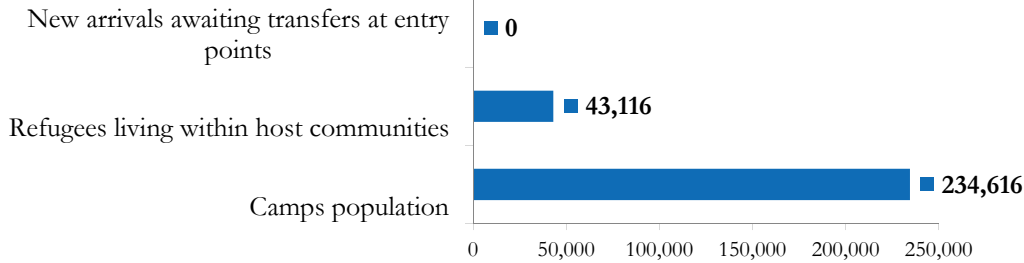

Refugee population Breakdown

277,732 *
TOTAL GAMBELLA POPULATION

220,108
 refugees arrived
 post 15-Dec-2013
79%

57,624
 refugees arrived
 pre 15-Dec-2013
21%

Camps population

Camp Names	Children (age < 18 yrs)		Adults (age >= 18 yrs)		Total	%
	Males	Females	Males	Females		
Pugnido	20,990	20,058	6,915	14,670	62,633	27%
Tierkidi	18,641	17,989	3,994	12,037	52,661	22%
Kule	15,634	14,874	6,020	11,297	47,825	20%
Okugo	2,377	2,217	978	2,053	7,625	3%
Jewi	17,826	17,106	2,364	10,569	47,865	20%
Pugnido II	5,748	5,318	1,242	3,699	16,007	7%
TOTAL	81,216	77,562	21,513	54,325	234,616	100%
	158,778		75,838			
%	68%		32%			