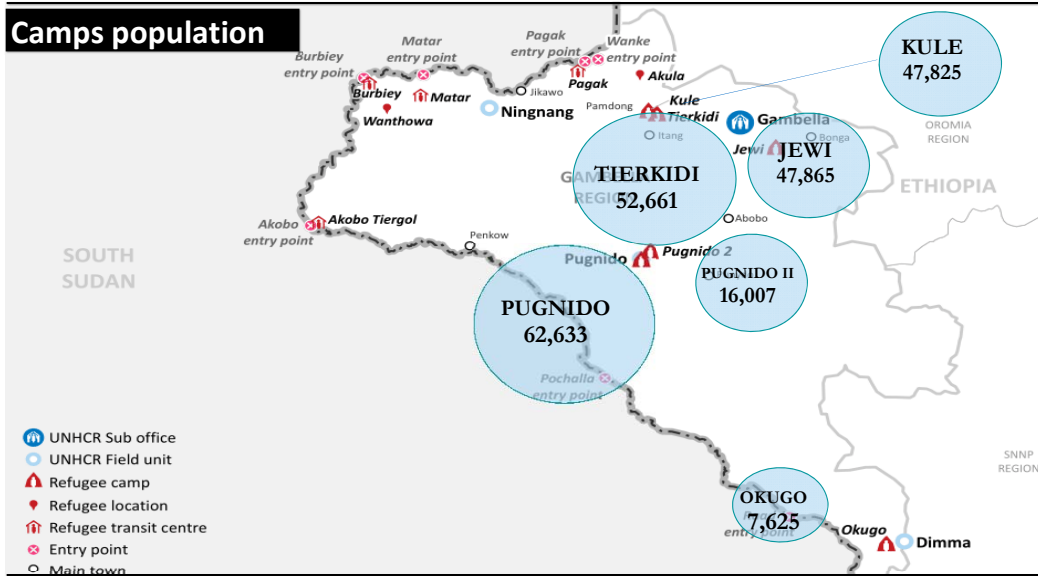

Refugee population Breakdown

277,732 *
TOTAL GAMBELLA POPULATION

220,108
 refugees arrived
 post 15-Dec-2013
79%

57,624
 refugees arrived
 pre 15-Dec-2013
21%

Camps population

Camp Names	Children (age < 18 yrs)		Adults (age >= 18 yrs)		Total	%
	Males	Females	Males	Females		
Pugnido	20,990	20,058	6,915	14,670	62,633	27%
Tierkidi	18,641	17,989	3,994	12,037	52,661	22%
Kule	15,634	14,874	6,020	11,297	47,825	20%
Okugo	2,377	2,217	978	2,053	7,625	3%
Jewi	17,826	17,106	2,364	10,569	47,865	20%
Pugnido II	5,748	5,318	1,242	3,699	16,007	7%
TOTAL	81,216	77,562	21,513	54,325	234,616	100%
	158,778		75,838			
%	68%		32%			

TOTAL CAMPS POPULATION
234,616
 persons

AVERAGE FAMILY SIZE
4

Refugees living within host communities

New arrivals awaiting transfers

Refugees living within host communities
43,116
 persons

New arrivals awaiting transfers to camps
0
 persons

* - In addition to 277,732 South Sudanese refugees in Gambella region, there are 11,174 refugees at the camps in Assosa [Breakdown: Pre 15th Dec 2013 = 6,129; Post 15th Dec 2013 = 5,045]

** - Interviews with some refugees indicate that those with large livestock herds as well as traders and other categories were unwilling to move from border entry locations.