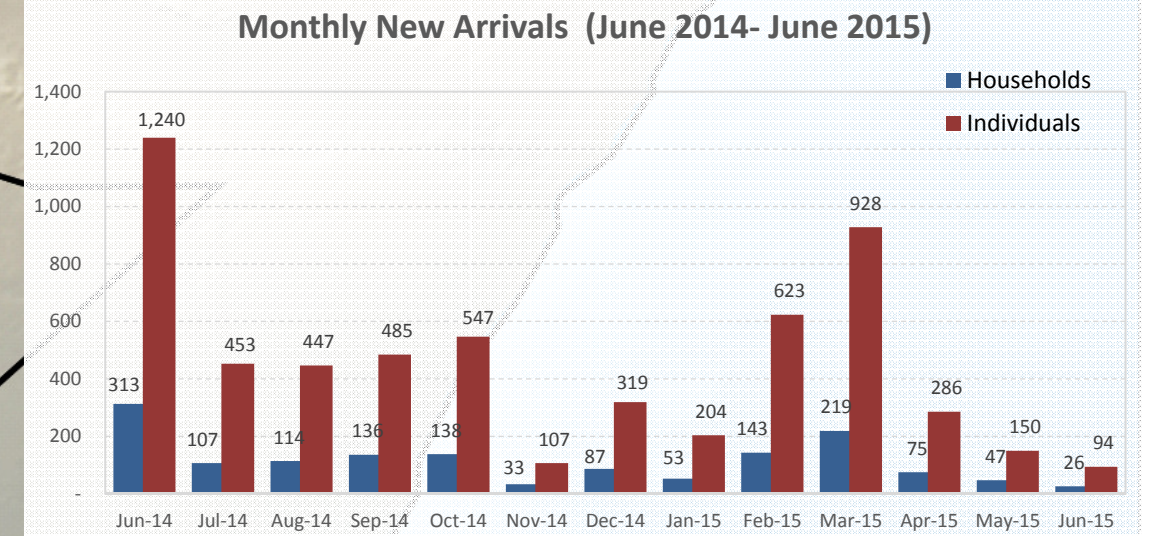

Dollo Ado Refugee Camps Population

As of 30 June 2015

UNHCR Ethiopia - Sub Office Melkadida

Total Number of Refugees : 207,022 Individuals

Total Number of Refugees : 40,479 Households

 Refugee Reception Center
 Refugee Camp