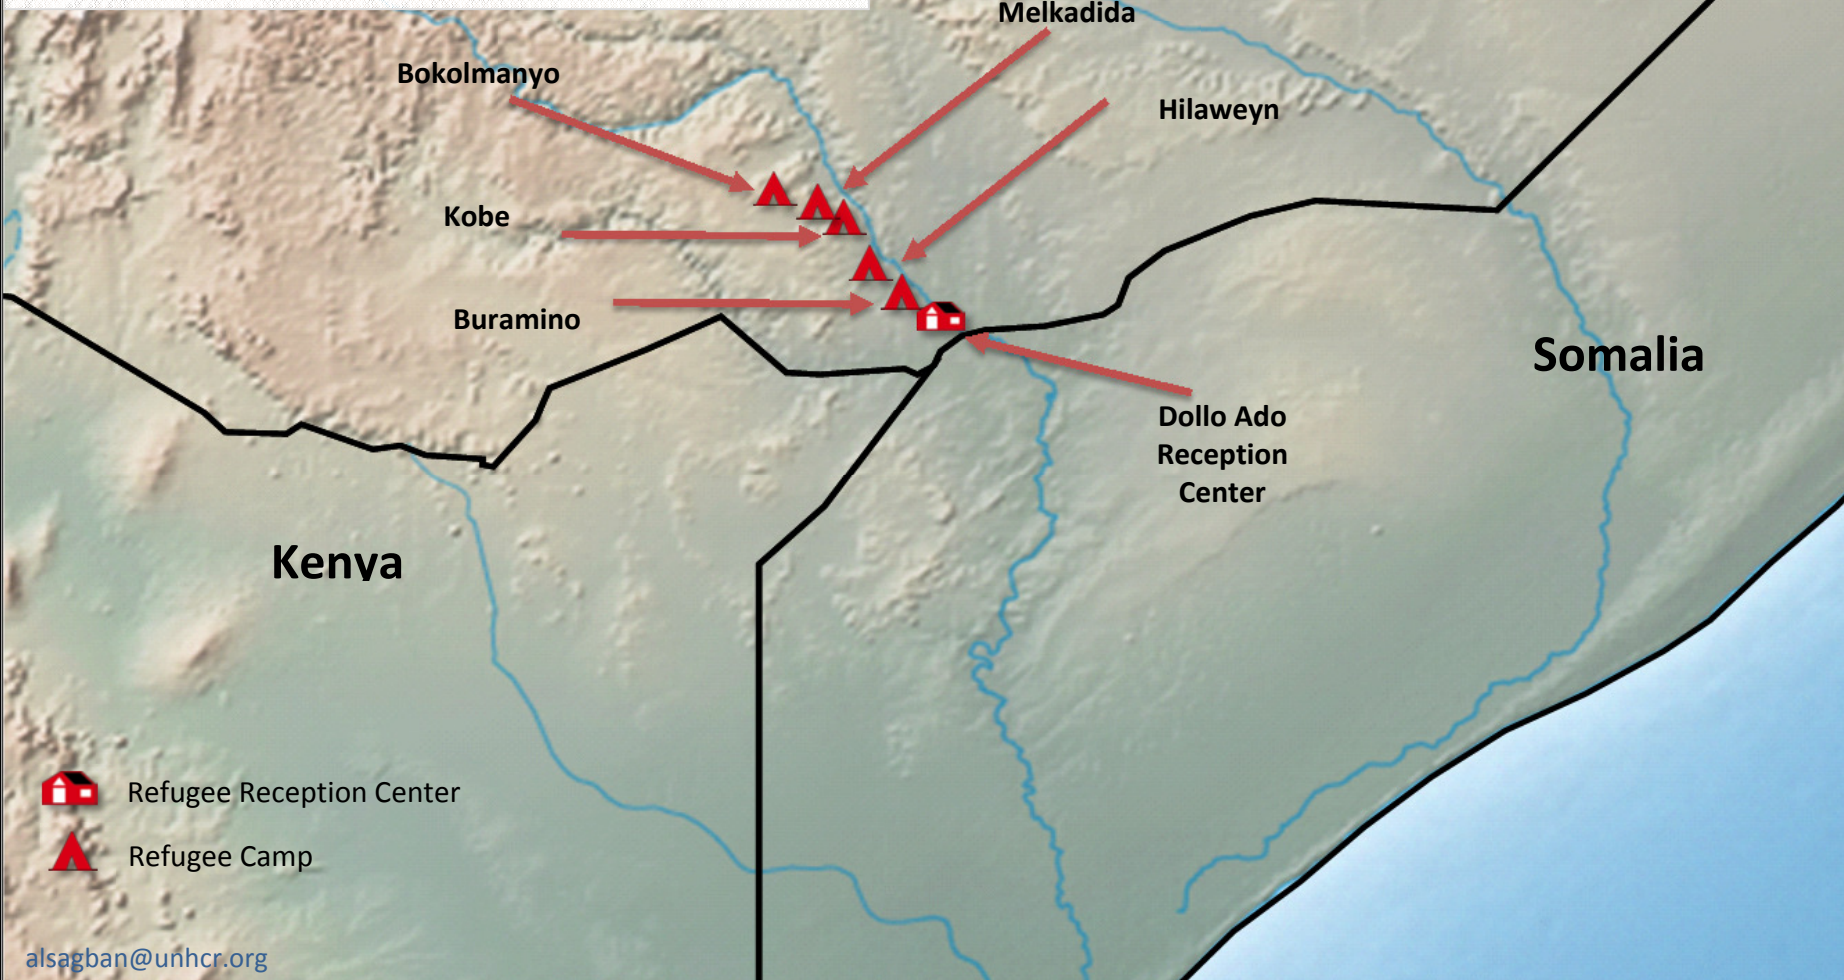

Dollo Ado Refugee Camps Population

As of 30 June 2015

UNHCR Ethiopia - Sub Office Melkadida

Total Number of Refugees : 207,022 Individuals

Total Number of Refugees : 40,479 Households

 Refugee Reception Center
 Refugee Camp

alsagban@unhcr.org

Data Source: UNHCR Registration Unit, Common operational Dataset (COD), Natural Earth