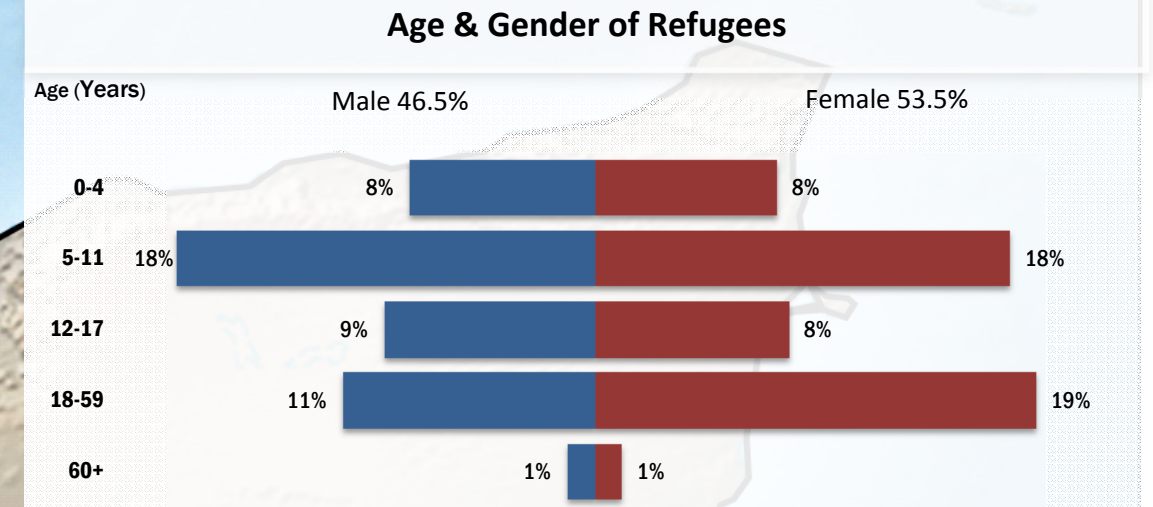

Dollo Ado Refugee Camps Population

As of 30 June 2015

UNHCR Ethiopia - Sub Office Melkadida

Total Number of Refugees : 207,022 Individuals

Total Number of Refugees : 40,479 Households

 Refugee Reception Center
 Refugee Camp