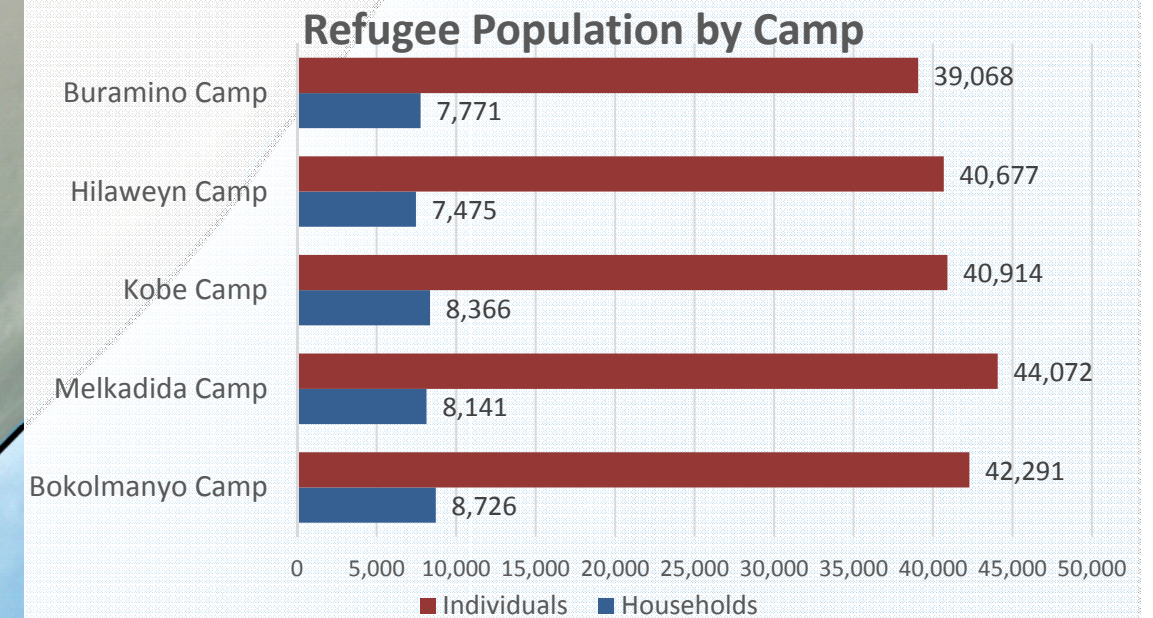

Dollo Ado Refugee Camps Population

As of 30 June 2015

UNHCR Ethiopia - Sub Office Melkadida

Total Number of Refugees : 207,022 Individuals

Total Number of Refugees : 40,479 Households

 Refugee Reception Center
 Refugee Camp