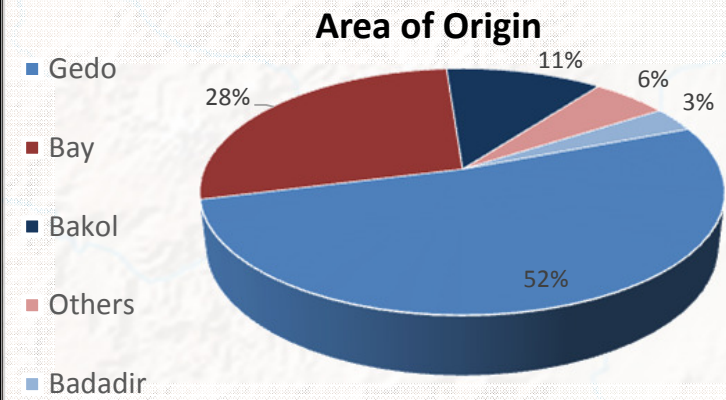

Dollo Ado Refugee Camps Population

As of 30 June 2015

UNHCR Ethiopia - Sub Office Melkadida

Total Number of Refugees : 207,022 Individuals

Total Number of Refugees : 40,479 Households

 Refugee Reception Center
 Refugee Camp