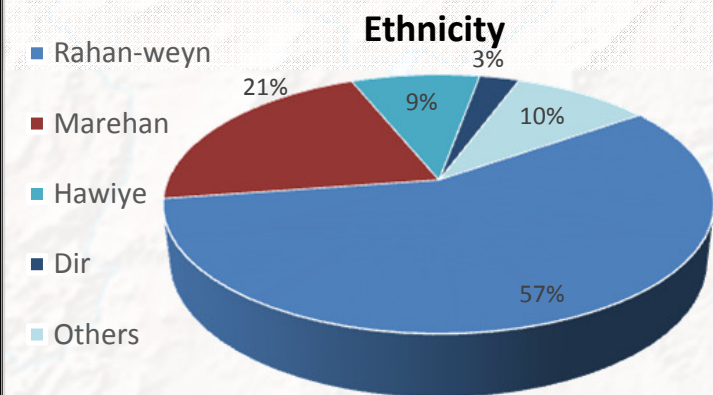

Dollo Ado Refugee Camps Population

As of 30 June 2015

UNHCR Ethiopia - Sub Office Melkadida

Total Number of Refugees : 207,022 Individuals

Total Number of Refugees : 40,479 Households

 Refugee Reception Center
 Refugee Camp