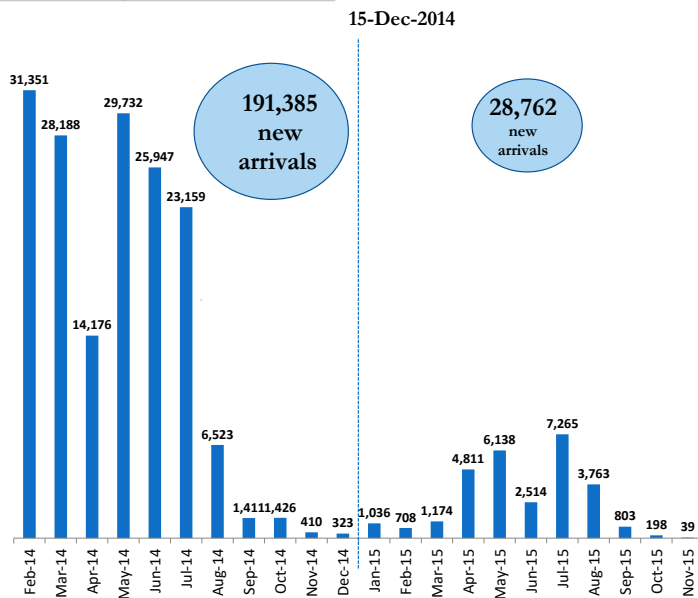

# South Sudanese new arrivals in Gambella - Post 15<sup>th</sup> December 2013 (as of 20-November-2015)

## Gambella Region Map

**TOTAL ARRIVALS**  
**220,147**  
 PERSONS (\*)

**AVERAGE ARRIVALS per day since start of 2014**  
**320**  
 PERSONS

**AVERAGE ARRIVALS per day since last week**  
**1**  
 PERSONS

Entry Points	Cumulative total from 1 <sup>st</sup> to 20 <sup>th</sup> November	Refugees transferred to camps (In November)	New Arrivals awaiting transfers to camps
Pagak	5	5	0
Akobo	13	13	0
Pochalla	0	0	0
Raad	0	0	0
Burbley	10	10	0
Matar	0	0	0
Addis-Ababa	11	11	0
Wanke	0	0	0
<b>Total</b>	<b>39</b>	<b>39</b>	<b>0</b>

## Arrivals by Month