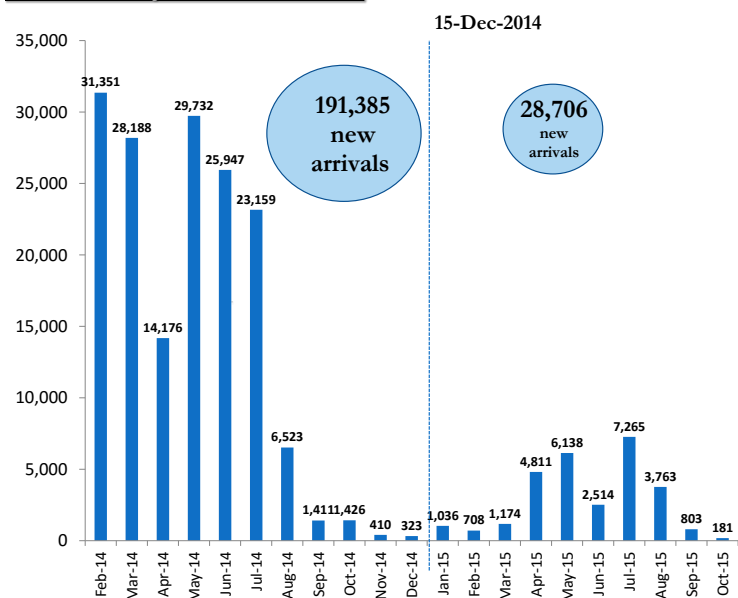

South Sudanese new arrivals in Gambella - Post 15th December 2013 (as of 09-October-2015)

Gambella Region Map

TOTAL ARRIVALS
220,091
 PERSONS (*)

AVERAGE ARRIVALS per day since start of 2014
341
 PERSONS

AVERAGE ARRIVALS per day since last week
35
 PERSONS

Entry Points	Cumulative total from 1 st to 9 th October	Refugees transferred to camps (in October)	New Arrivals awaiting transfers to camps
Pagak	179	467	0
Akobo	0	0	0
Pochalla	0	0	0
Raad	2	2	0
Burbiey	0	0	0
Matar	0	0	0
Wanke	0	0	0
Total	181	469	0

Arrivals by Month

Key Statistics

- 67%** Of the population are **Children**
- 91%** Of the population are **women and children**
- 71%** Of the adult population are **women**
- 20,982** are identified as **Unaccompanied/ Separated Children**

** - This figure does not include the old caseload of 10,000 South Sudanese refugees living in Wanthowa Woreda who arrived pre-15 December 2013.