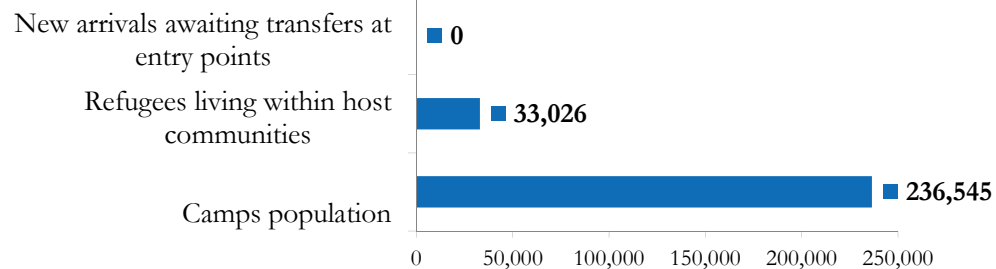

South Sudanese refugee population in Gambella (as of 8-January-2016)

Refugee population Breakdown

269,571*
TOTAL GAMBELLA
POPULATION