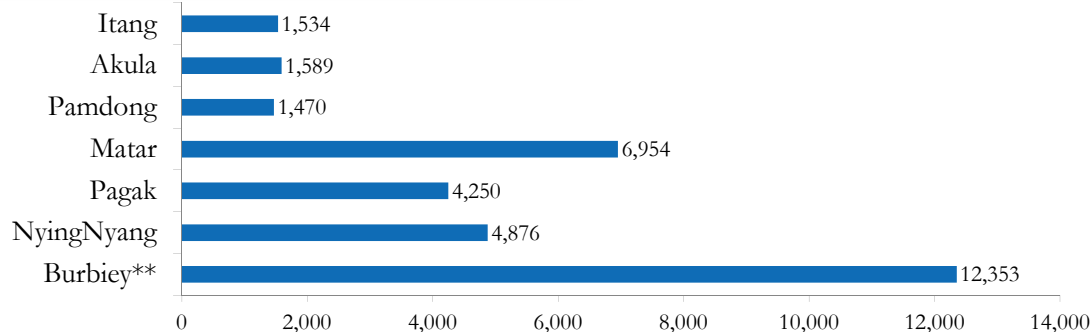

Refugees living within host communities

New arrivals awaiting transfers

**Refugees living
within host
communities**
33,026
persons

**New arrivals
awaiting transfers
to camps**
0
persons

* - In addition to 269,571 South Sudanese refugees in Gambella region, there are 11,174 refugees at the camps in Assosa [Breakdown: Pre 15th Dec 2013 = 6,129; Post 15th Dec 2013 = 5,045]. The total Gambella population includes 48,430 refugees who arrived pre 15-Dec-2013.

** - Interviews with some refugees indicate that those with large livestock herds as well as traders and other categories were unwilling to move from border entry locations.