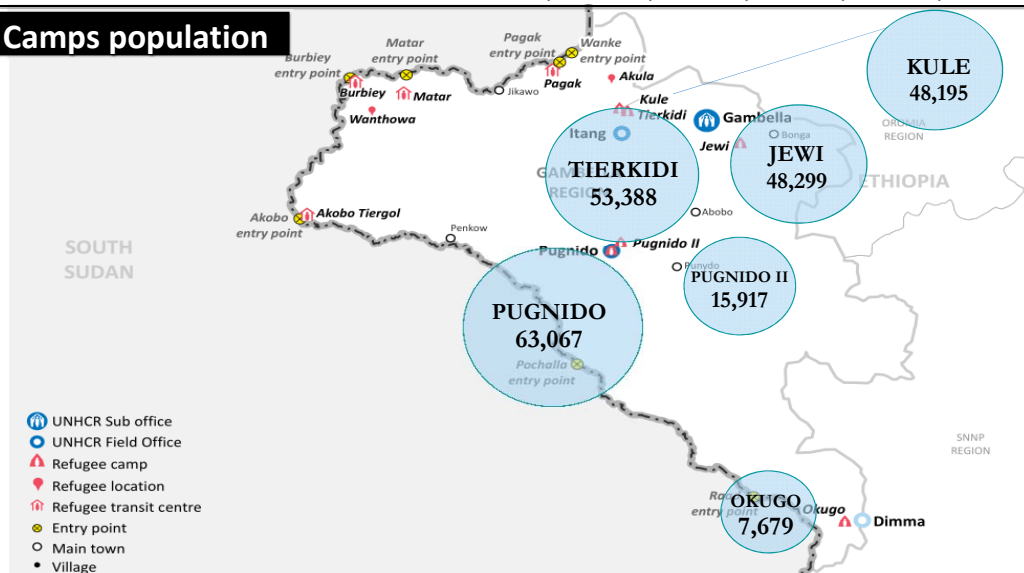

Camps population

Camp Names	Children (age < 18 yrs)		Adults (age >= 18 yrs)		Total	%
	Males	Females	Males	Females		
Pugnido	20,826	19,640	7,371	15,230	63,067	27%
Tierkidi	19,012	18,342	3,994	12,040	53,388	23%
Kule	15,792	15,075	6,023	11,305	48,195	20%
Okugo	2,396	2,234	980	2,069	7,679	3%
Jewi	18,036	17,320	2,366	10,577	48,299	20%
Pugnido II	5,625	5,221	1,355	3,716	15,917	7%
TOTAL	81,687	77,832	22,089	54,937	236,545	100%
	159,519		77,026			
%	67%		33%			

**TOTAL CAMPS
POPULATION**
236,545
persons

AVERAGE FAMILY
4