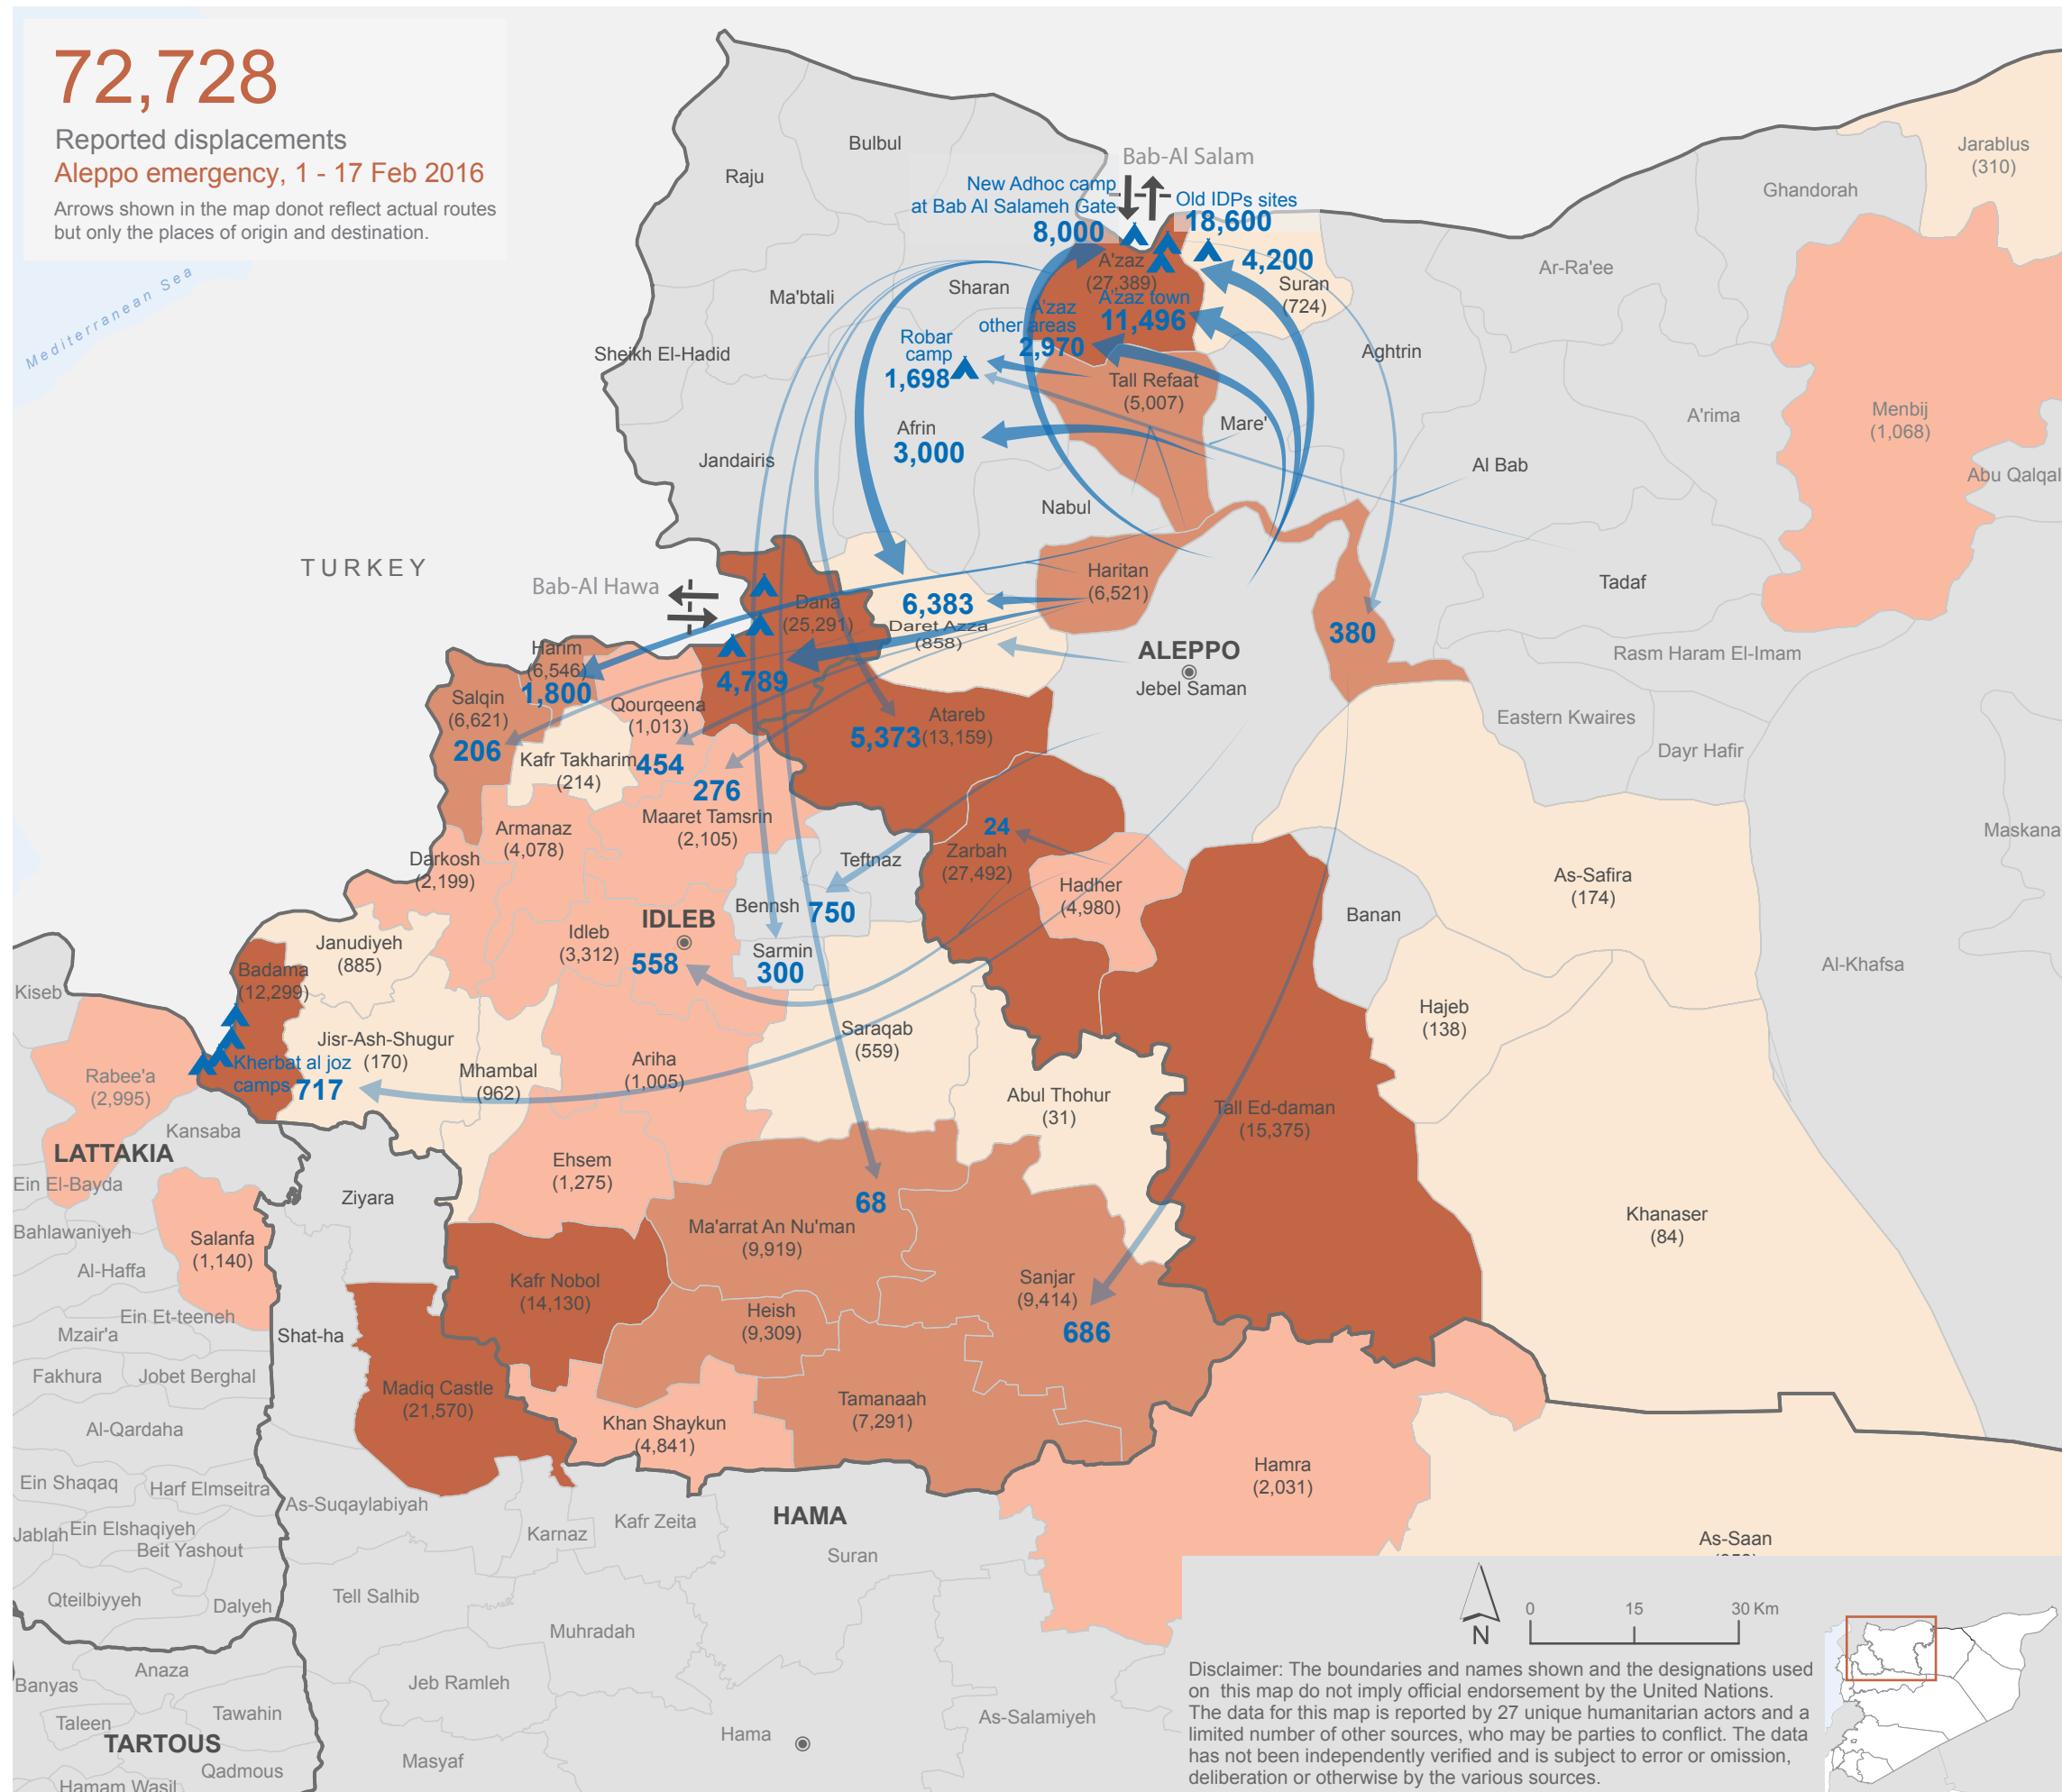

# Syrian Arab Republic (Northern Governorates): Displacements reported from 1 Sep 2015 to 17 Feb 2016

 **333,765**  
Reported displacements since 1 Sep 2015<sup>1</sup>

Northern Syria Governorates  
(reported displacements since 1 Sep 2015)

**Aleppo: 165,403\***

**Hama: 23,959\***

**Homs: 6,195\***

**Idleb: 134,073\***

**Lattakia: 4,135\***

\*Displacements reported after HNO might be multiple displacements of the same IDPs.  
<sup>1</sup>Displacements before September are included in the HNO est. IDPs

## Legend

Reported displacements to sub-district between 1 Sep 2015 - 31 Jan 2016

-  Governorate capital
-  Intl. border entry points
-  IDP sites/settlements
-  Governorate boundary
-  Sub-district boundary
-  New displacements reported in Feb 2016

XXXX (x,xxx) Name of sub-district (# of displacements from Sep '15-31 Jan '16)

Disclaimer: The boundaries and names shown and the designations used on this map do not imply official endorsement by the United Nations. The data for this map is reported by 27 unique humanitarian actors and a limited number of other sources, who may be parties to conflict. The data has not been independently verified and is subject to error or omission, deliberation or otherwise by the various sources.