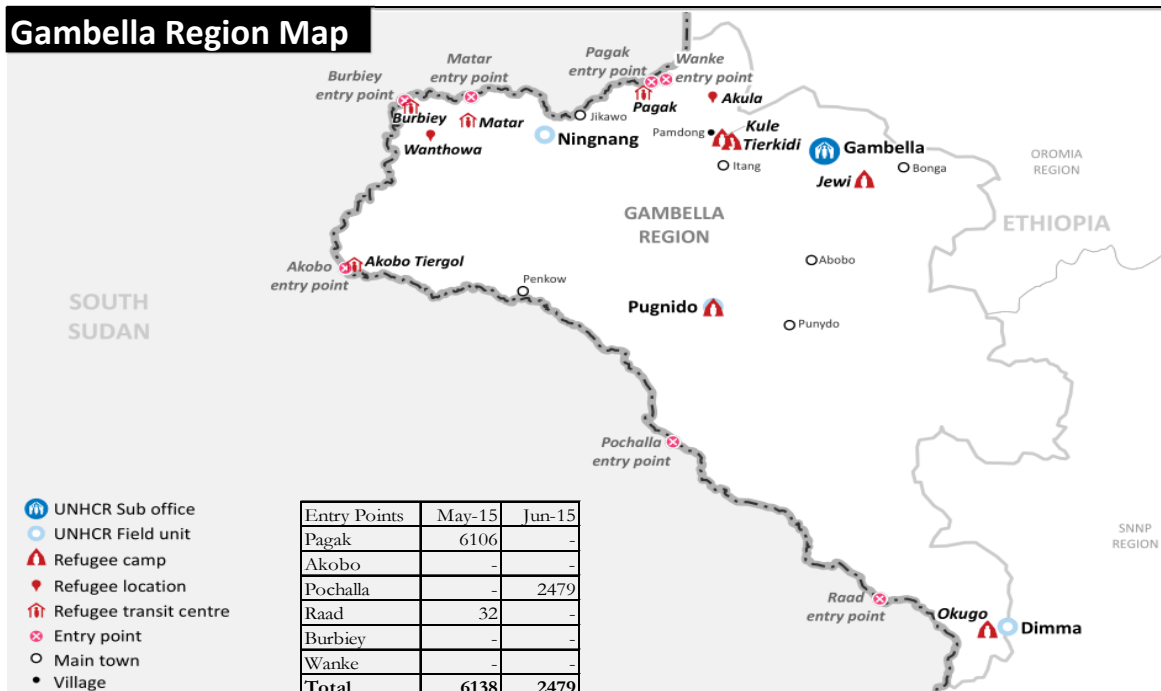

South Sudanese new arrivals in Gambella - Post 15th December 2013 (as of 19-June-2015)

Gambella Region Map

TOTAL ARRIVALS

208,044 *

persons

AVERAGE ARRIVALS per day since start of 2014

390

persons

AVERAGE ARRIVALS per day since last week

238

persons

Arrivals by Month

Key Statistics

- 66%** of the population are **children**
- 90%** of the population are **women and children**
- 69%** of the adult population are **women**
- 19,349** are identified as **Unaccompanied / Separated Children**

*- This figure does not include the old caseload of 58,296 South Sudanese refugees registered pre 15th December 2013 [Breakdown: Pugnido = 44,174; Okugo = 4,122, Wanthowa- estimated 10,000]

In addition to 208,044 South Sudanese refugees in Gambella region, there are 9,264 refugees at the camps in Assosa [Breakdown: Pre 15th Dec 2013 = 6,129; Post 15th Dec 2013 = 3,135]

** - This figure does not include the old caseload of 10,000 South Sudanese refugees living in Wanthowa Woreda who arrived pre-15 December 2013.