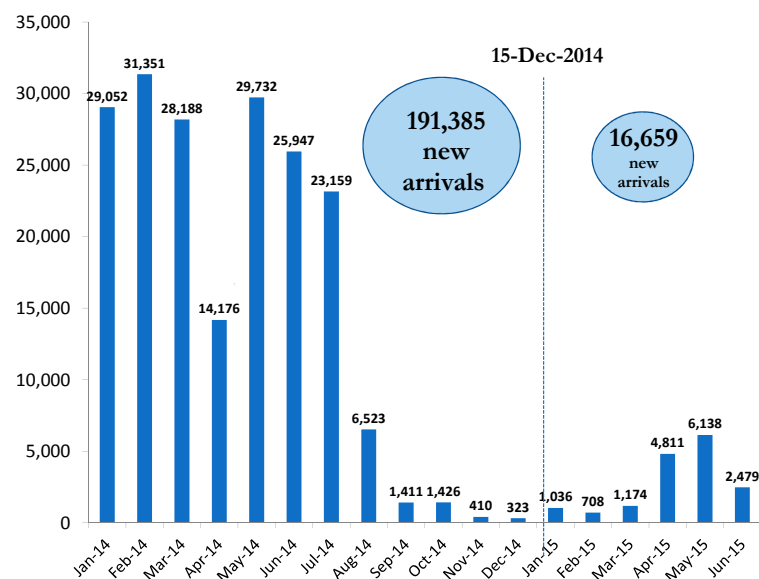

South Sudanese new arrivals in Gambella - Post 15th December 2013 (as of 19-June-2015)

Gambella Region Map

TOTAL ARRIVALS

208,044 *

persons

AVERAGE ARRIVALS per day since start of 2014

390

persons

AVERAGE ARRIVALS per day since last week

238

persons

Arrivals by Month

Key Statistics

- 66%** of the population are **children**
- 90%** of the population are **women and children**
- 69%** of the adult population are **women**
- 19,349** are identified as **Unaccompanied / Separated Children**

Arrivals Transfer Statistics

TOTAL ARRIVALS	Refugees living within host communities	REFUGEES TRANSFERRED to camps	New Arrivals awaiting transfers to camps
208,044 Persons	35,804** (17%)	168,301 (81%)	3,939 (2%) { Pagak }

** - This figure does not include the old caseload of 10,000 South Sudanese refugees living in Wanthowa Woreda who arrived pre-15 December 2013.