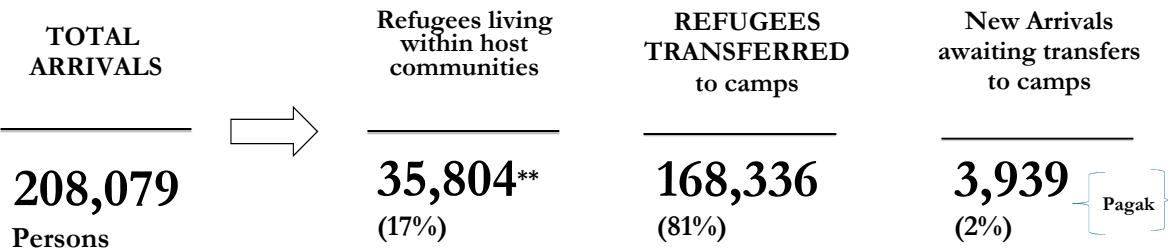

Entry Points	May-15	Jun-15
Pagak	6106	-
Akobo	-	-
Pochalla	-	2479
Raad	32	35
Burbiey	-	-
Wanke	-	-
Total	6138	2514

TOTAL ARRIVALS
208,079*
persons

AVERAGE ARRIVALS per day since start of 2014
382
persons

AVERAGE ARRIVALS per day since last week
130
persons

Arrivals by Month

Key Statistics

66% of the population are **children**

90% of the population are **women and children**

69% of the adult population are **women**

19,371 are identified as **Unaccompanied / Separated Children**

Arrivals Transfer Statistics

*- This figure does not include the old caseload of 57,081 South Sudanese refugees registered pre 15th December 2013 [Breakdown: Pugnido = 42,959; Okugo = 4,122, Wanthowa- estimated 10,000]