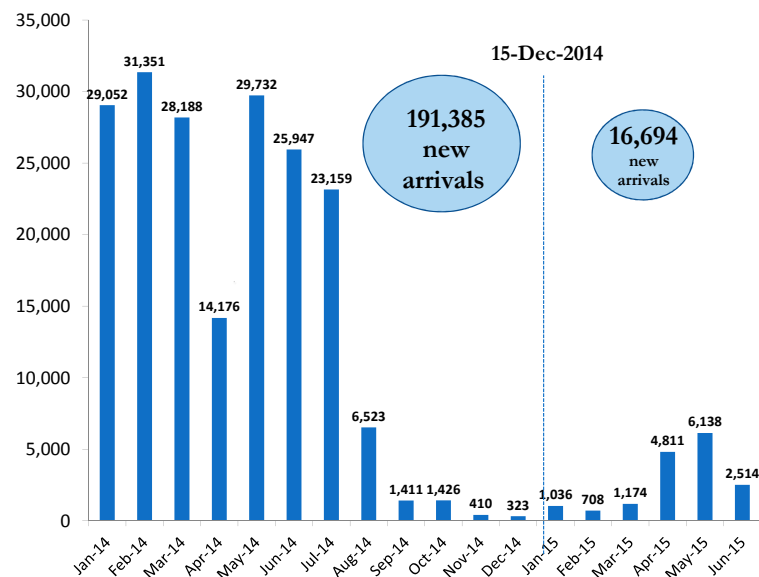

South Sudanese new arrivals in Gambella - Post 15th December 2013 (as of 30-June-2015)

Gambella Region Map

- UNHCR Sub office
- UNHCR Field unit
- Refugee camp
- Refugee location
- Refugee transit centre
- Entry point
- Main town
- Village

Entry Points	May-15	Jun-15
Pagak	6106	-
Akobo	-	-
Pochalla	-	2479
Raad	32	35
Burbiey	-	-
Wanke	-	-
Total	6138	2514

TOTAL ARRIVALS
208,079*
persons

AVERAGE ARRIVALS per day since start of 2014
382
persons

AVERAGE ARRIVALS per day since last week
130
persons

Arrivals by Month

Key Statistics

66% of the population are **children**

90% of the population are **women and children**

69% of the adult population are **women**

19,371 are identified as **Unaccompanied / Separated Children**

Arrivals Transfer Statistics

*- This figure does not include the old caseload of 57,081 South Sudanese refugees registered pre 15th December 2013 [Breakdown: Pugnido = 42,959; Okugo = 4,122, Wanthowa- estimated 10,000]