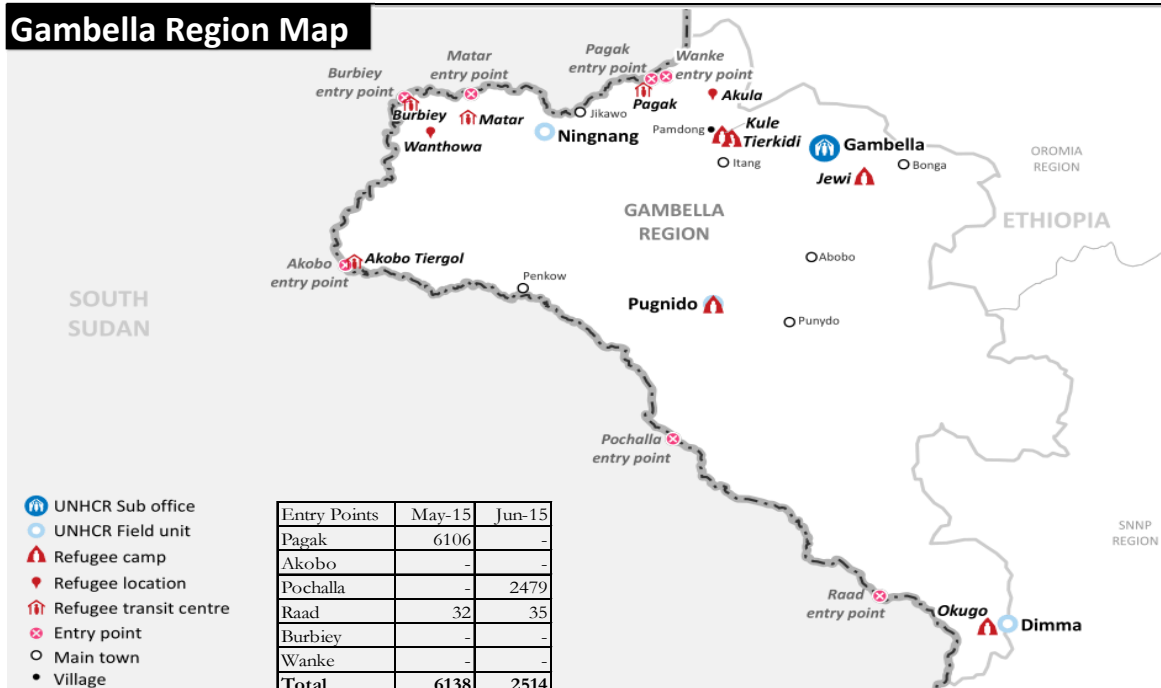

South Sudanese new arrivals in Gambella - Post 15th December 2013 (as of 30-June-2015)

Gambella Region Map

- UNHCR Sub office
- UNHCR Field unit
- Refugee camp
- Refugee location
- Refugee transit centre
- Entry point
- Main town
- Village

Entry Points	May-15	Jun-15
Pagak	6106	-
Akobo	-	-
Pochalla	-	2479
Raad	32	35
Burbiey	-	-
Wanke	-	-
Total	6138	2514

TOTAL ARRIVALS
208,079*
persons

AVERAGE ARRIVALS per day since start of 2014
382
persons

19,371 are identified as **Unaccompanied / Separated Children**

Arrivals Transfer Statistics

*- This figure does not include the old caseload of 57,081 South Sudanese refugees registered pre 15th December 2013 [Breakdown: Pugnido = 42,959; Okugo = 4,122, Wanthowa- estimated 10,000]

In addition to 208,079 South Sudanese refugees in Gambella region, there are 9,264 refugees at the camps in Assosa [Breakdown: Pre 15th Dec 2013 = 6,129; Post 15th Dec 2013 = 3,135]

** - This figure does not include the old caseload of 10,000 South Sudanese refugees living in Wanthowa Woreda who arrived pre-15 December 2013.