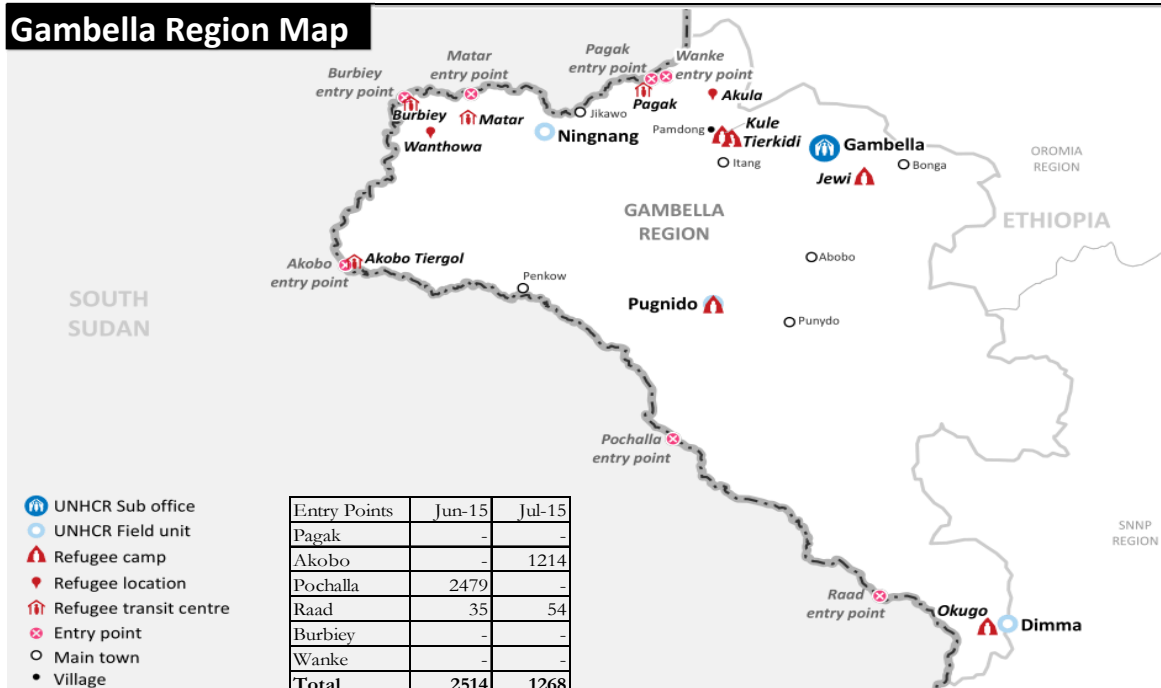

South Sudanese new arrivals in Gambella - Post 15th December 2013 (as of 10-July-2015)

Gambella Region Map

- UNHCR Sub office
- UNHCR Field unit
- Refugee camp
- Refugee location
- Refugee transit centre
- Entry point
- Main town
- Village

Entry Points	Jun-15	Jul-15
Pagak	-	-
Akobo	-	1214
Pochalla	2479	-
Raad	35	54
Burbiey	-	-
Wanke	-	-
Total	2514	1268

TOTAL ARRIVALS

209,347*
persons

AVERAGE ARRIVALS per day since start of 2014

377
persons

AVERAGE ARRIVALS per day since last week

*- This figure does not include the old caseload of 57,290 South Sudanese refugees registered pre 15th December 2013 [Breakdown: Pugnido = 43,163; Okugo = 4,127, Wanthowa- estimated 10,000]

In addition to 209,347 South Sudanese refugees in Gambella region, there are 9,807 refugees at the camps in Assosa [Breakdown: Pre 15th Dec 2013 = 6,129; Post 15th Dec 2013 = 3,678]

** - This figure does not include the old caseload of 10,000 South Sudanese refugees living in Wanthowa Woreda who arrived pre-15 December 2013.