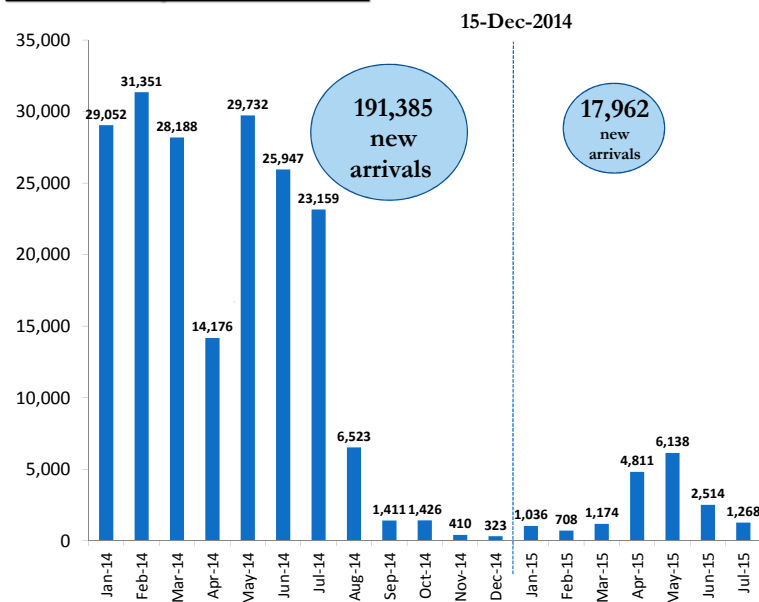

Entry Points	Jun-15	Jul-15
Pagak	-	-
Akobo	-	1214
Pochalla	2479	-
Raad	35	54
Burbiey	-	-
Wanke	-	-
Total	2514	1268

TOTAL ARRIVALS

209,347*
persons

AVERAGE ARRIVALS per day since start of 2014

377
persons

AVERAGE ARRIVALS per day since last week

205
persons

Arrivals by Month

Key Statistics

- 66%** of the population are **children**
- 90%** of the population are **women and children**
- 69%** of the adult population are **women**
- 19,421** are identified as **Unaccompanied / Separated Children**