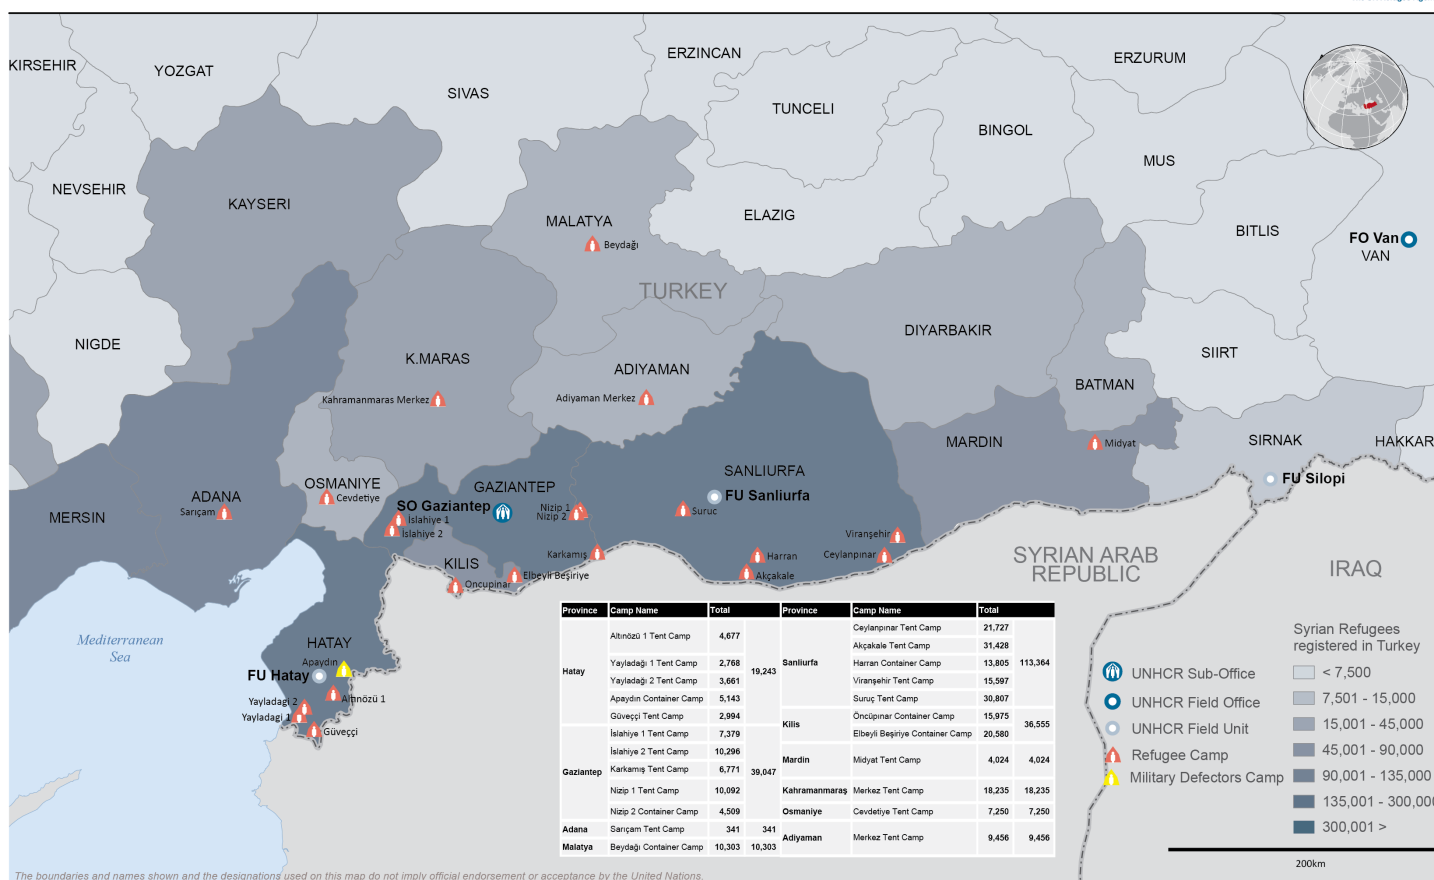

Turkey

Syrian Refugee Camps and Provincial Breakdown of Syrian Refugees Registered in South East Turkey

as of 05 December 2016

For External Use **UNHCR**
The UN Refugee Agency

Creation date: 05 December 2016 Sources: UNHCR, DGMM, AFAD Author: UNHCR - Turkey Feedback: IMTurkey@unhcr.org