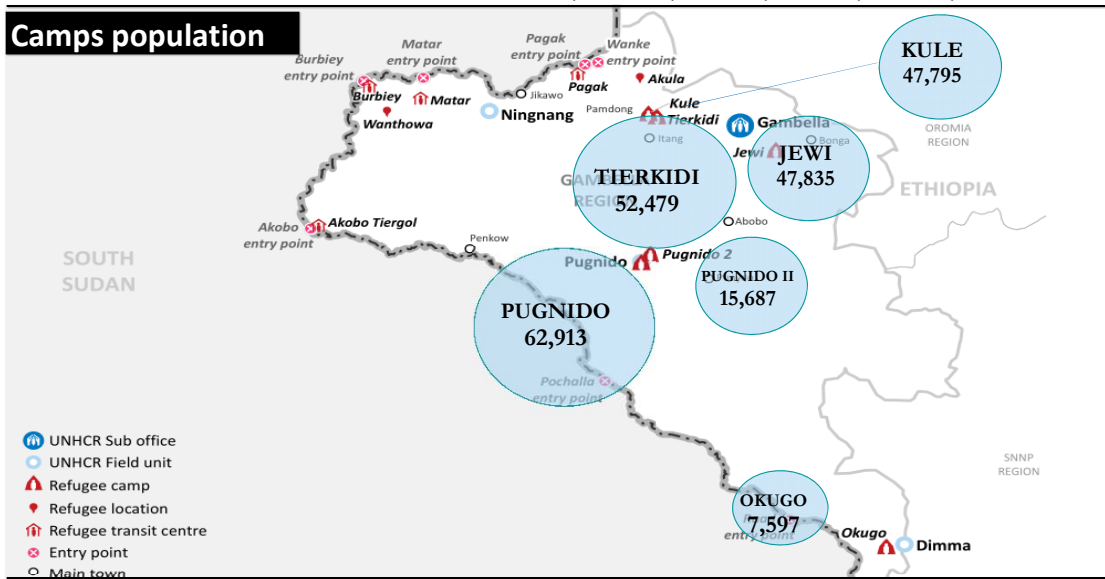

Refugee population Breakdown

277,795 *
TOTAL GAMBELLA POPULATION

220,093
 refugees arrived
 post 15-Dec-2013
79%

57,702
 refugees arrived
 pre 15-Dec-2013
21%

Camps population

Camp Names	Children (age <18 yrs)		Adults (age >=18 yrs)		Total	%
	Males	Females	Males	Females		
Pugnido	21,242	20,018	6,934	14,719	62,913	27%
Tierkidi	18,559	17,889	3,994	12,037	52,479	22%
Kule	15,617	14,861	6,020	11,297	47,795	20%
Okugo	2,366	2,205	975	2,051	7,597	3%
Jewi	17,816	17,097	2,361	10,561	47,835	20%
Pugnido II	5,813	4,907	1,490	3,477	15,687	7%
TOTAL	81,413	76,977	21,774	54,142	234,306	100%
	158,390		75,916			
%	68%		32%			

TOTAL CAMPS POPULATION
234,306
 persons

AVERAGE FAMILY SIZE
4

Refugees living within host communities

New arrivals awaiting transfers

Refugees living within host communities
43,489
 persons

New arrivals awaiting transfers to camps
0
 persons

* - In addition to 277,795 South Sudanese refugees in Gambella region, there are 11,174 refugees at the camps in Assosa [Breakdown: Pre 15th Dec 2013 = 6,129; Post 15th Dec 2013 = 5,045]

** - Interviews with some refugees indicate that those with large livestock herds as well as traders and other categories were unwilling to move from border entry locations.