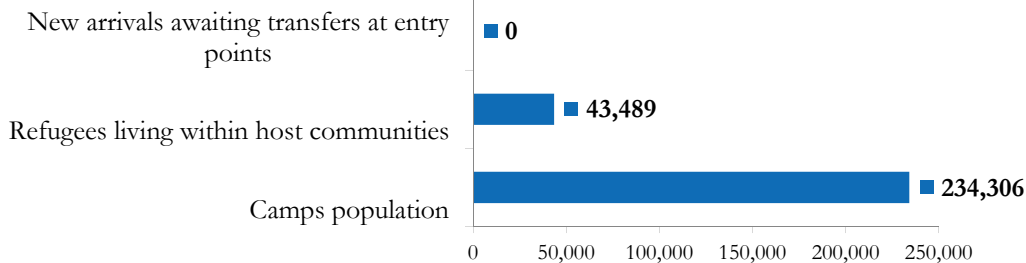

Refugee population Breakdown

277,795 *
TOTAL GAMBELLA POPULATION

220,093
 refugees arrived
 post 15-Dec-2013
79%

57,702
 refugees arrived
 pre 15-Dec-2013
21%

Camps population

Camp Names	Children (age <18 yrs)		Adults (age >=18 yrs)		Total	%
	Males	Females	Males	Females		
Pugnido	21,242	20,018	6,934	14,719	62,913	27%
Tierkidi	18,559	17,889	3,994	12,037	52,479	22%
Kule	15,617	14,861	6,020	11,297	47,795	20%
Okugo	2,366	2,205	975	2,051	7,597	3%
Jewi	17,816	17,097	2,361	10,561	47,835	20%
Pugnido II	5,813	4,907	1,490	3,477	15,687	7%
TOTAL	81,413	76,977	21,774	54,142	234,306	100%
	158,390		75,916			
%	68%		32%			