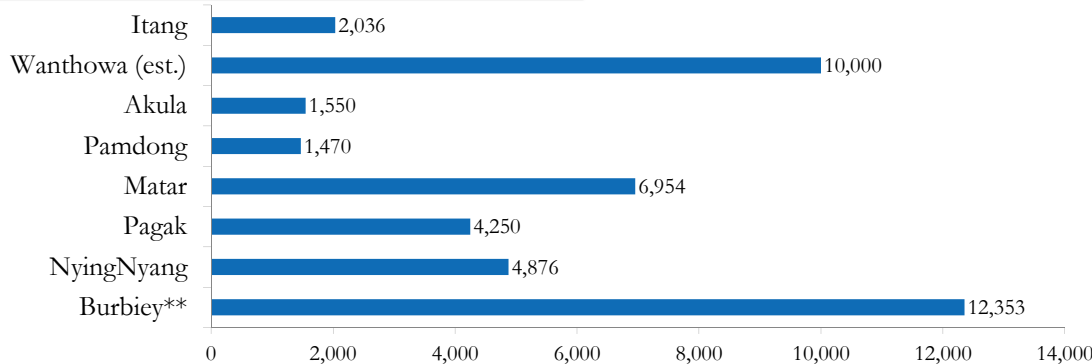

Refugee population Breakdown

277,795 *
TOTAL GAMBELLA POPULATION

220,093
 refugees arrived
 post 15-Dec-2013
79%

57,702
 refugees arrived
 pre 15-Dec-2013
21%

Camps population

Camp Names	Children (age <18 yrs)		Adults (age >=18 yrs)		Total	%
	Males	Females	Males	Females		
Pugnido	21,242	20,018	6,934	14,719	62,913	27%
Tierkidi	18,559	17,889	3,994	12,037	52,479	22%
Kule	15,617	14,861	6,020	11,297	47,795	20%
Okugo	2,366	2,205	975	2,051	7,597	3%
Jewi	17,816	17,097	2,361	10,561	47,835	20%
Pugnido II	5,813	4,907	1,490	3,477	15,687	7%
TOTAL	81,413	76,977	21,774	54,142	234,306	100%
	158,390		75,916			
%	68%		32%			

TOTAL CAMPS POPULATION
234,306
 persons

AVERAGE FAMILY SIZE
4

Refugees living within host communities

New arrivals awaiting transfers

Refugees living within host communities
43,489
 persons

New arrivals awaiting transfers to camps
0
 persons