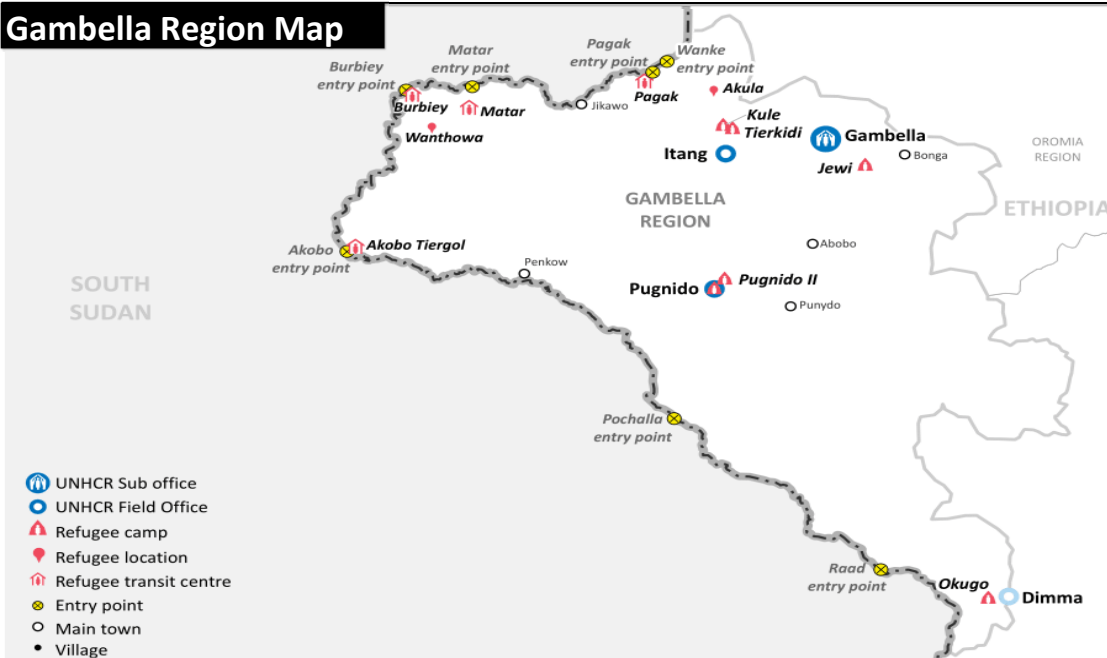

# South Sudanese new arrivals in Gambella - Post 15<sup>th</sup> December 2013 (as of 8-January-2016)

## Gambella Region Map

**TOTAL ARRIVALS**  
**220,207**  
 PERSONS (\*)

**AVERAGE ARRIVALS per day since start of 2014**  
**302**  
 PERSONS

**AVERAGE ARRIVALS per day since last week**  
**1**  
 PERSONS

## Arrivals by Month

## Arrivals Transfer Statistics

\*- This figure does not include the old caseload of 48,373 South Sudanese refugees registered pre 15th December 2013 [Breakdown: Pugnido = 44,123; Okugo = 4,250]. In addition to 220,207 South Sudanese refugees in Gambella region, there are 321 refugees in Addis and 11,174 refugees at the camps in Assosa [Pre 15th Dec 2013 = 6,129; Post 15th Dec 2013 = 5,045]