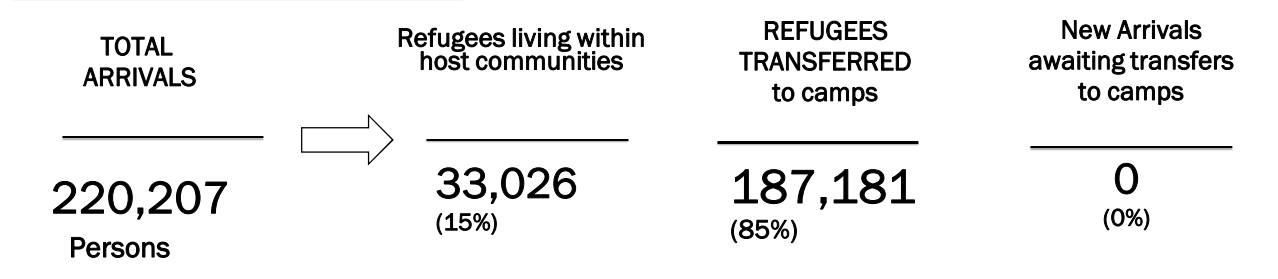

Arrivals Transfer Statistics

*- This figure does not include the old caseload of 48,373 South Sudanese refugees registered pre 15th December 2013 [Breakdown: Pugnido = 44,123; Okugo = 4,250]. In addition to 220,207 South Sudanese refugees in Gambella region, there are 321 refugees in Addis and 11,174 refugees at the camps in Assosa [Pre 15th Dec 2013 = 6,129; Post 15th Dec 2013 = 5,045]