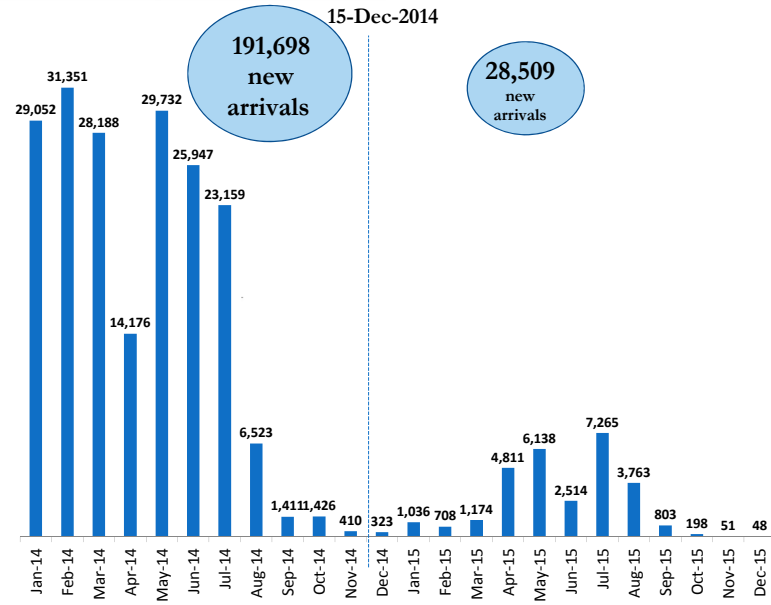

# South Sudanese new arrivals in Gambella - Post 15<sup>th</sup> December 2013 (as of 8-January-2016)

## Gambella Region Map

**TOTAL ARRIVALS**  
**220,207**  
 PERSONS (\*)

**AVERAGE ARRIVALS per day since start of 2014**  
**302**  
 PERSONS

**AVERAGE ARRIVALS per day since last week**  
**1**  
 PERSONS

Entry Points	Cumulative total 1 <sup>st</sup> to 31 <sup>st</sup> January	Refugees transferred to camps (in January)	New Arrivals awaiting transfers to camps
Pagak	0	0	0
Akobo	0	0	0
Pochalla	0	0	0
Raad	0	0	0
Burbiey	0	0	0
Matar	0	0	0
Addis-Ababa	0	0	0
Wanke	0	0	0
<b>Total</b>	<b>0</b>	<b>0</b>	<b>0</b>

## Arrivals by Month