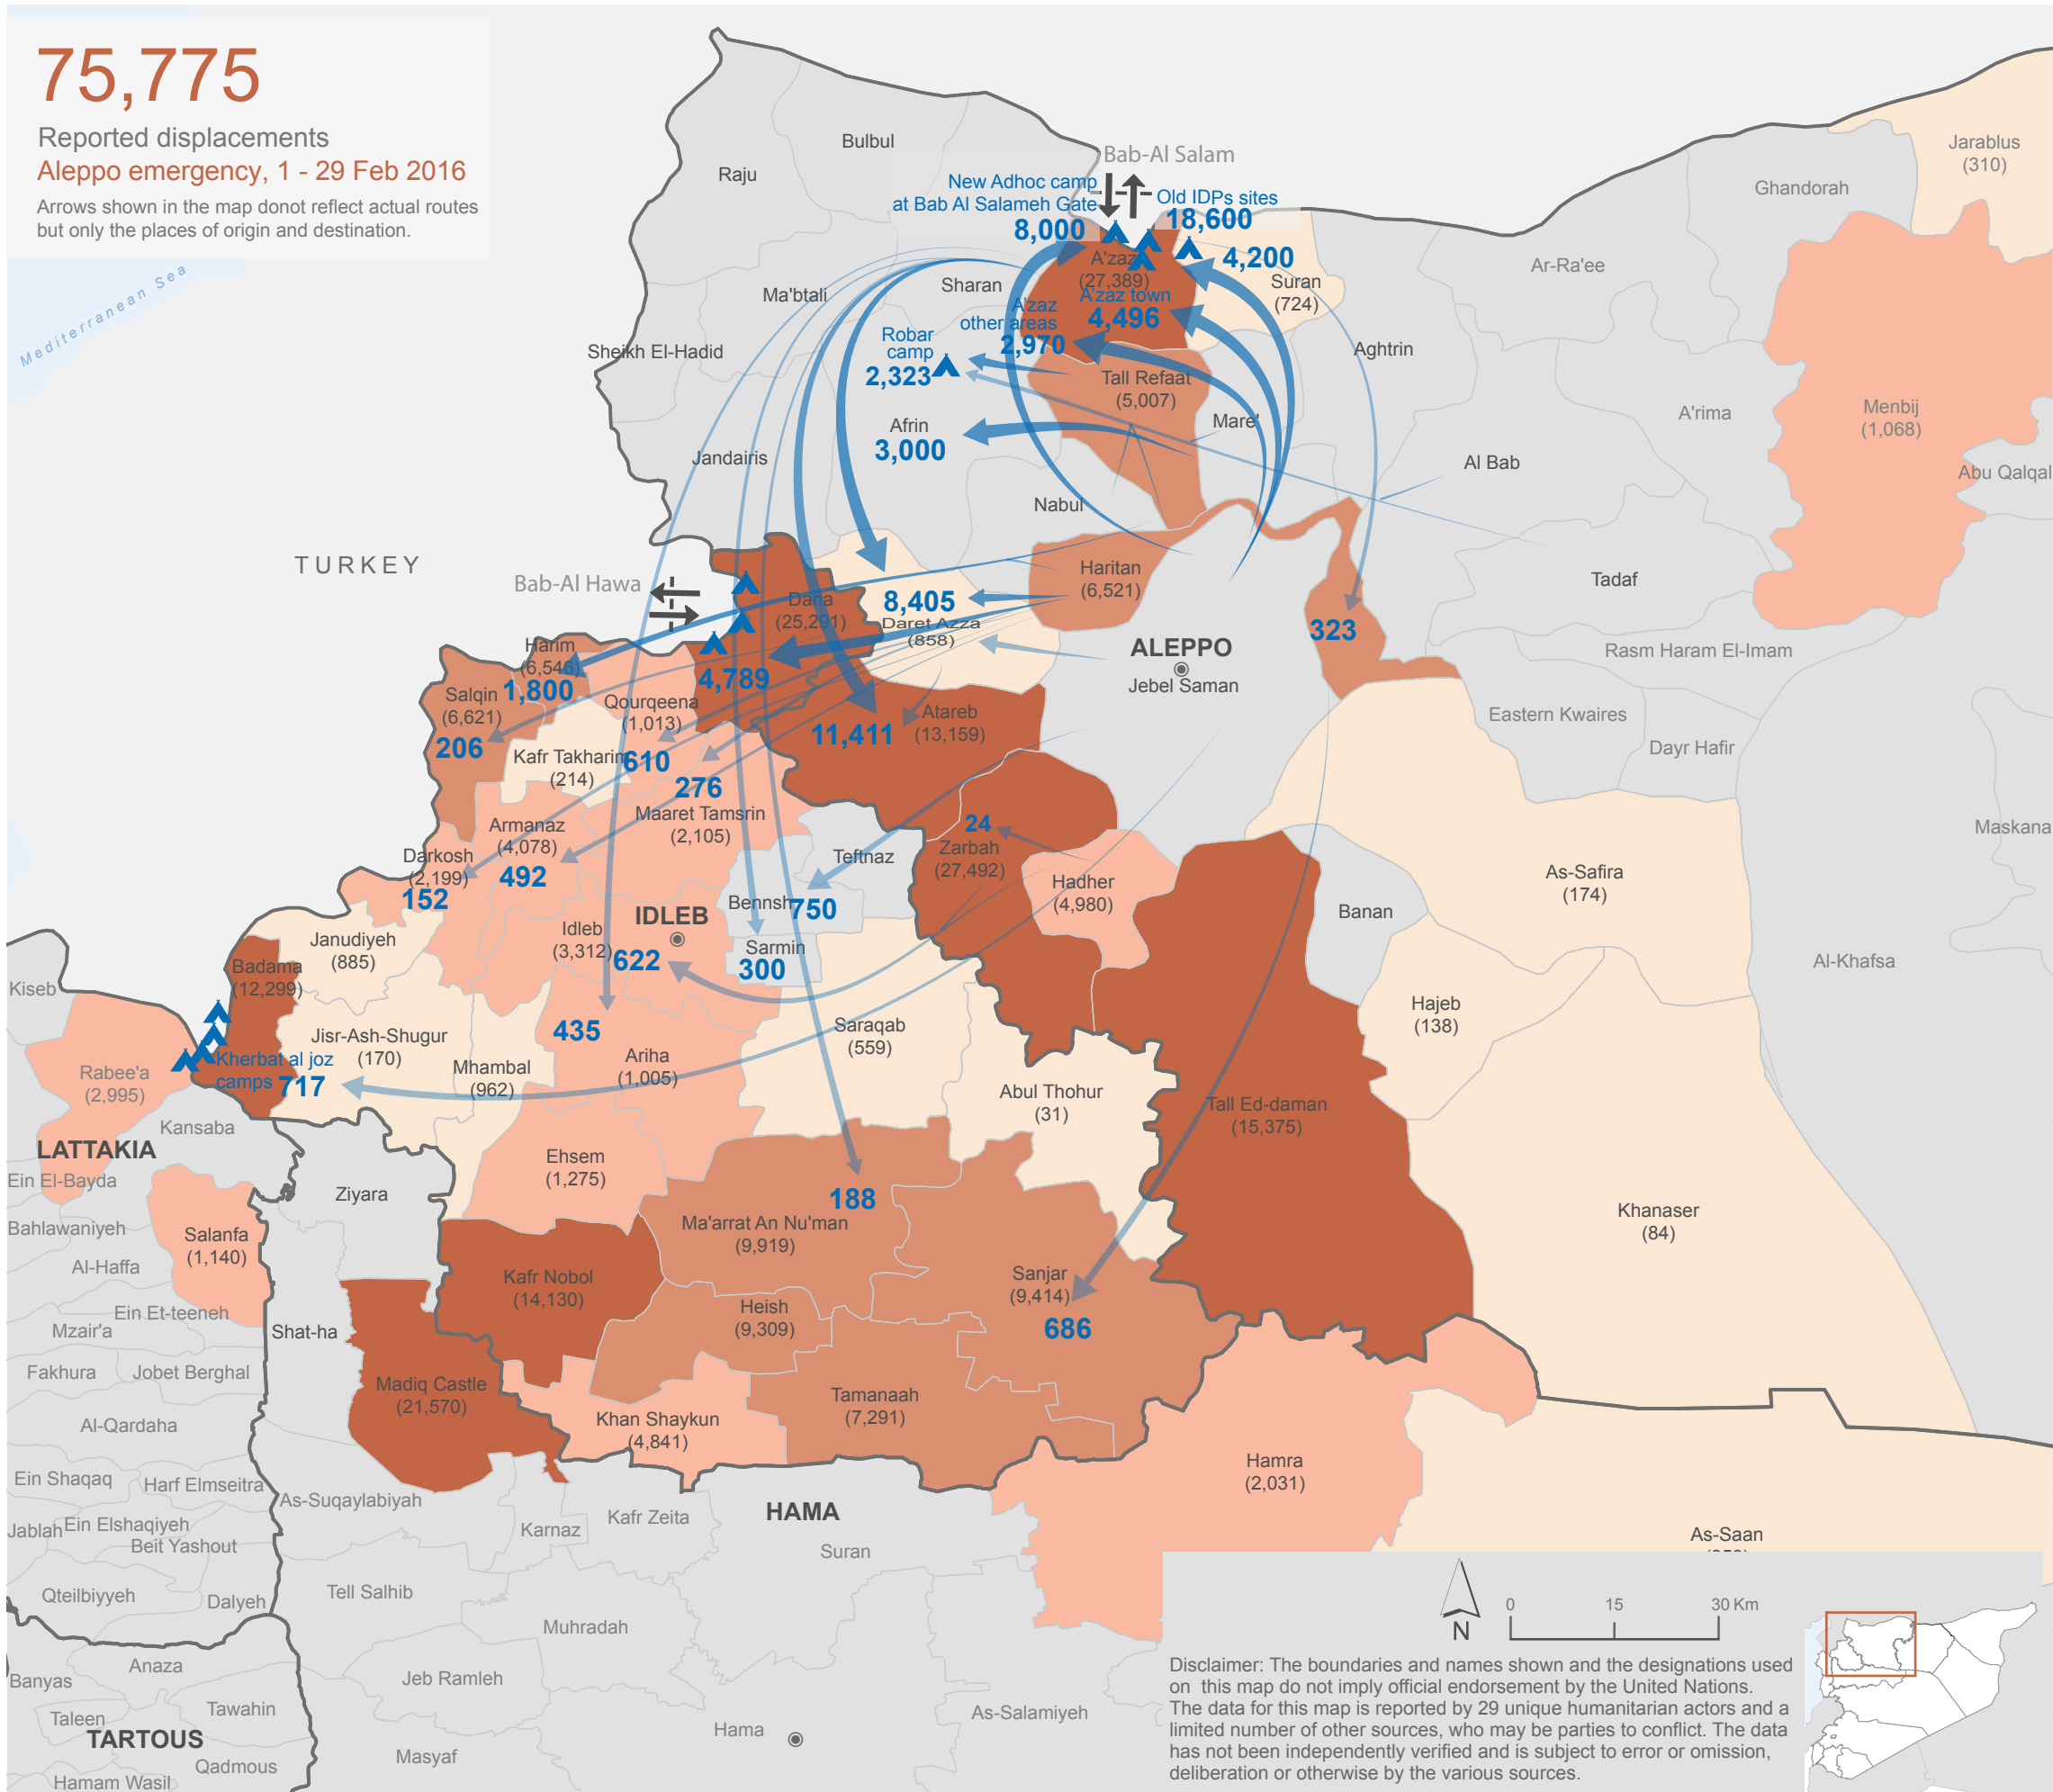

Syrian Arab Republic (Northern Governorates): Displacements reported from 1 Sep 2015 to 29 Feb 2016

338,085
Reported displacements since 1 Sep 2015¹

Northern Syria Governorates
(reported displacements since 1 Sep 2015)

Aleppo: 167,031*

Hama: 23,959*

Homs: 6,195*

Idleb: 135,492*

Lattakia: 4,135*

*Displacements reported after HNO might be multiple displacements of the same IDPs.

¹Displacements before September are included in the HNO est. IDPs

Legend

Reported displacements to sub-district between 1Sep2015 - 31Jan2016

- 31 - 1,000
- 1,001 - 5,000
- 5,001 - 10,000
- 10,001 - 27,492
- No reported displacement

- Governorate capital
- Intl. border entry points
- IDP sites/settlements
- Governorate boundary
- Sub-district boundary

XXXX
(x,xxx) Name of sub-district
(# of displacements from Sep'15-31Jan'16)

New displacements reported in Feb 2016

75,775
Reported displacements
Aleppo emergency, 1 - 29 Feb 2016
Arrows shown in the map donot reflect actual routes but only the places of origin and destination.