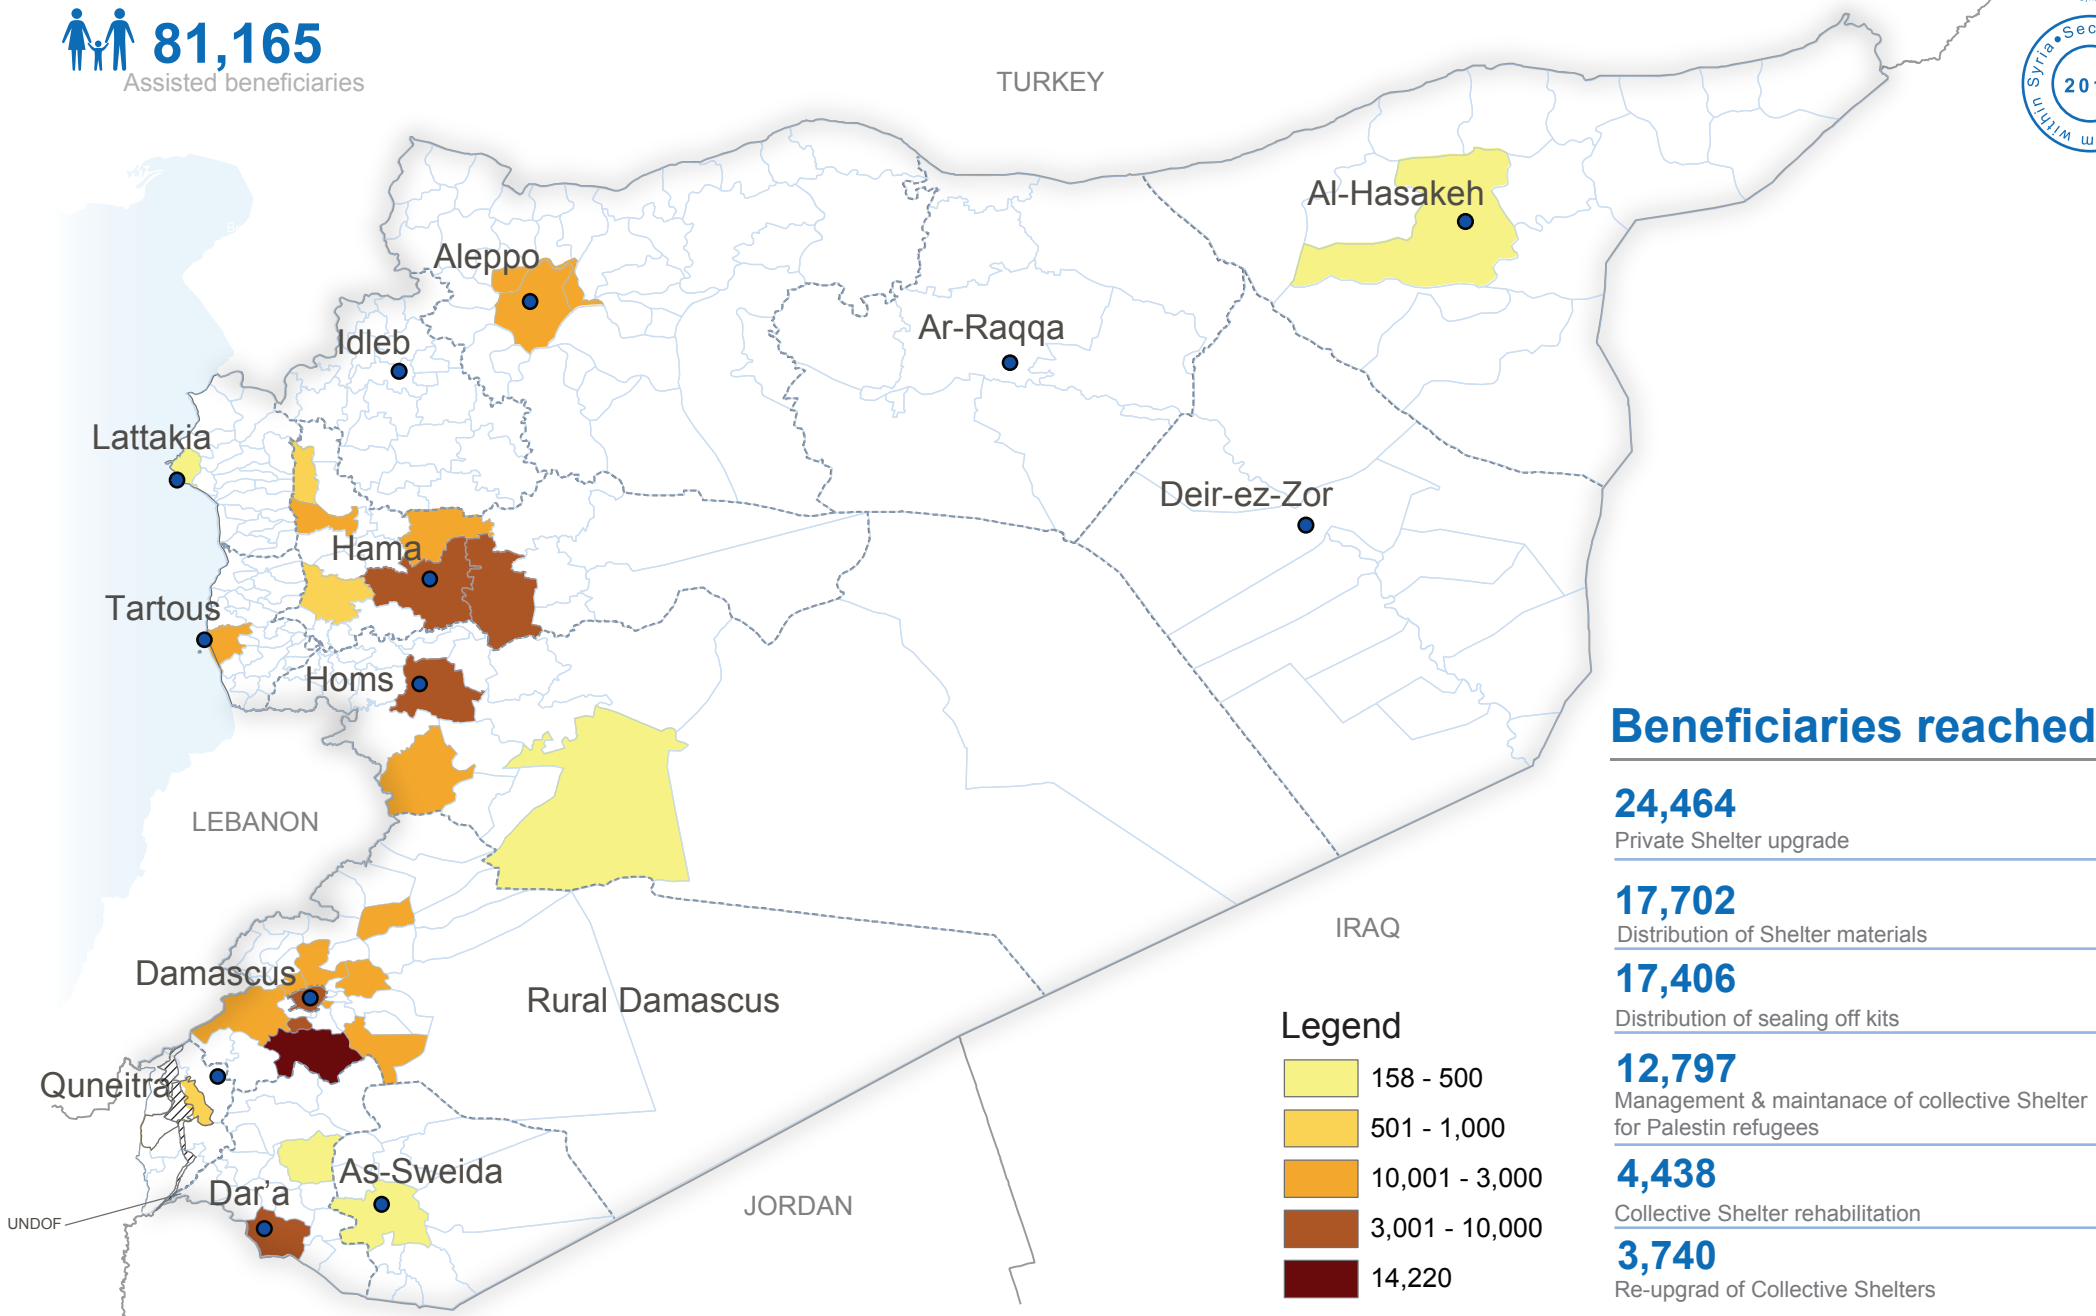

81,165
Assisted beneficiaries

Beneficiaries reached

24,464

Private Shelter upgrade

17,702

Distribution of Shelter materials

17,406

Distribution of sealing off kits

12,797

Management & maintenance of collective Shelter for Palestin refugees

4,438

Collective Shelter rehabilitation

3,740

Re-upgrad of Collective Shelters

Legend

-Humanitarian reach to a sub-district does not necessarily imply full geographical coverage.

-The boundaries and names shown and the designation used on this map do not imply official endorsement or acceptance by the United Nations.

-Creation date: 14 October 2015 | Source: Shelter Sector from within Syria | Website: Syria.unocha.org | www.humanitarianresponse.info/operations/syria