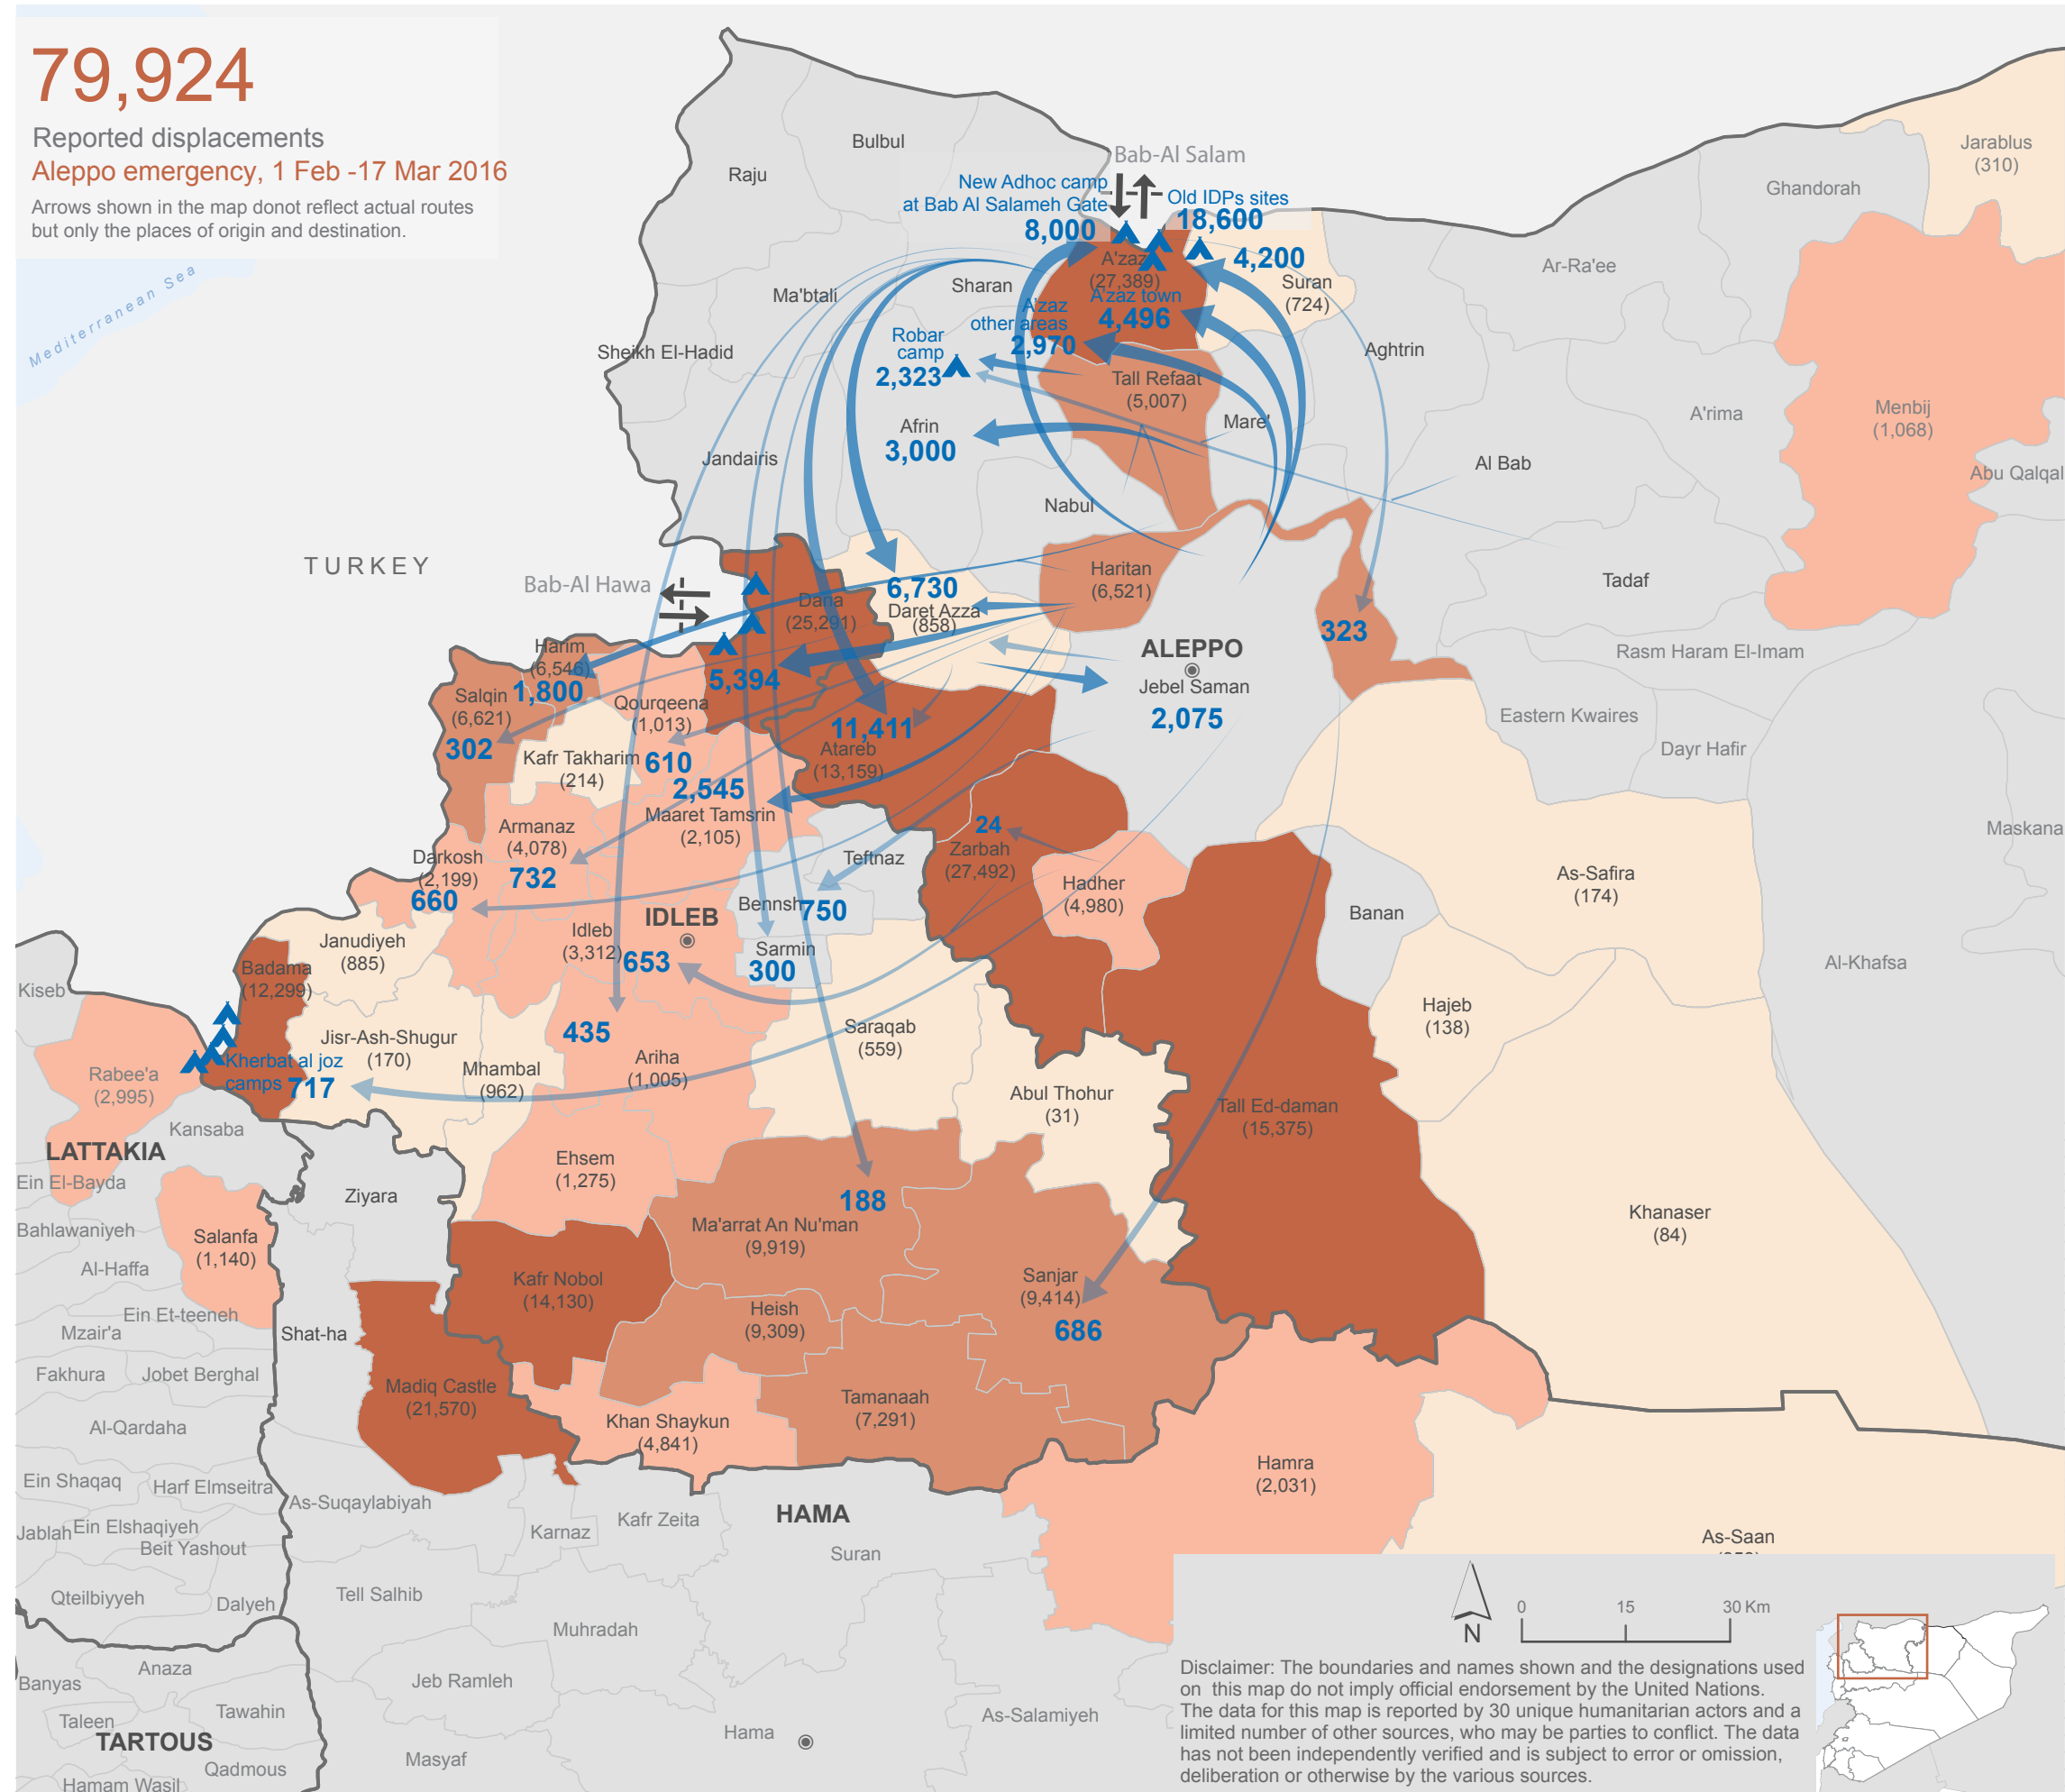

# Syrian Arab Republic (Northern Governorates): Displacements reported from 1 Sep 2015 to 17 Mar 2016

 **342,234**  
Reported displacements since 1 Sep 2015<sup>1</sup>

Northern Syria Governorates  
(reported displacements to the governorates since 1 Sep 2015)

**Aleppo: 168,036\***

**Hama: 23,959\***

**Homs: 6,195\***

**Idleb: 138,636\***

**Lattakia: 5,408\***

\*Displacements reported after HNO might be multiple displacements of the same IDPs.

<sup>1</sup>Displacements before September are included in the HNO est. IDPs

## Legend

Reported displacements to sub-district between 1 Sep 2015 - 31 Jan 2016

-  Governorate capital
-  Intl. border entry points
-  IDP sites/settlements
-  Governorate boundary
-  Sub-district boundary
-  New displacements reported in Feb&Mar 2016

XXXX (x,xxx) Name of sub-district  
# of displacements from Sep '15-31 Jan '16

**79,924**

Reported displacements  
Aleppo emergency, 1 Feb -17 Mar 2016

Arrows shown in the map don't reflect actual routes but only the places of origin and destination.