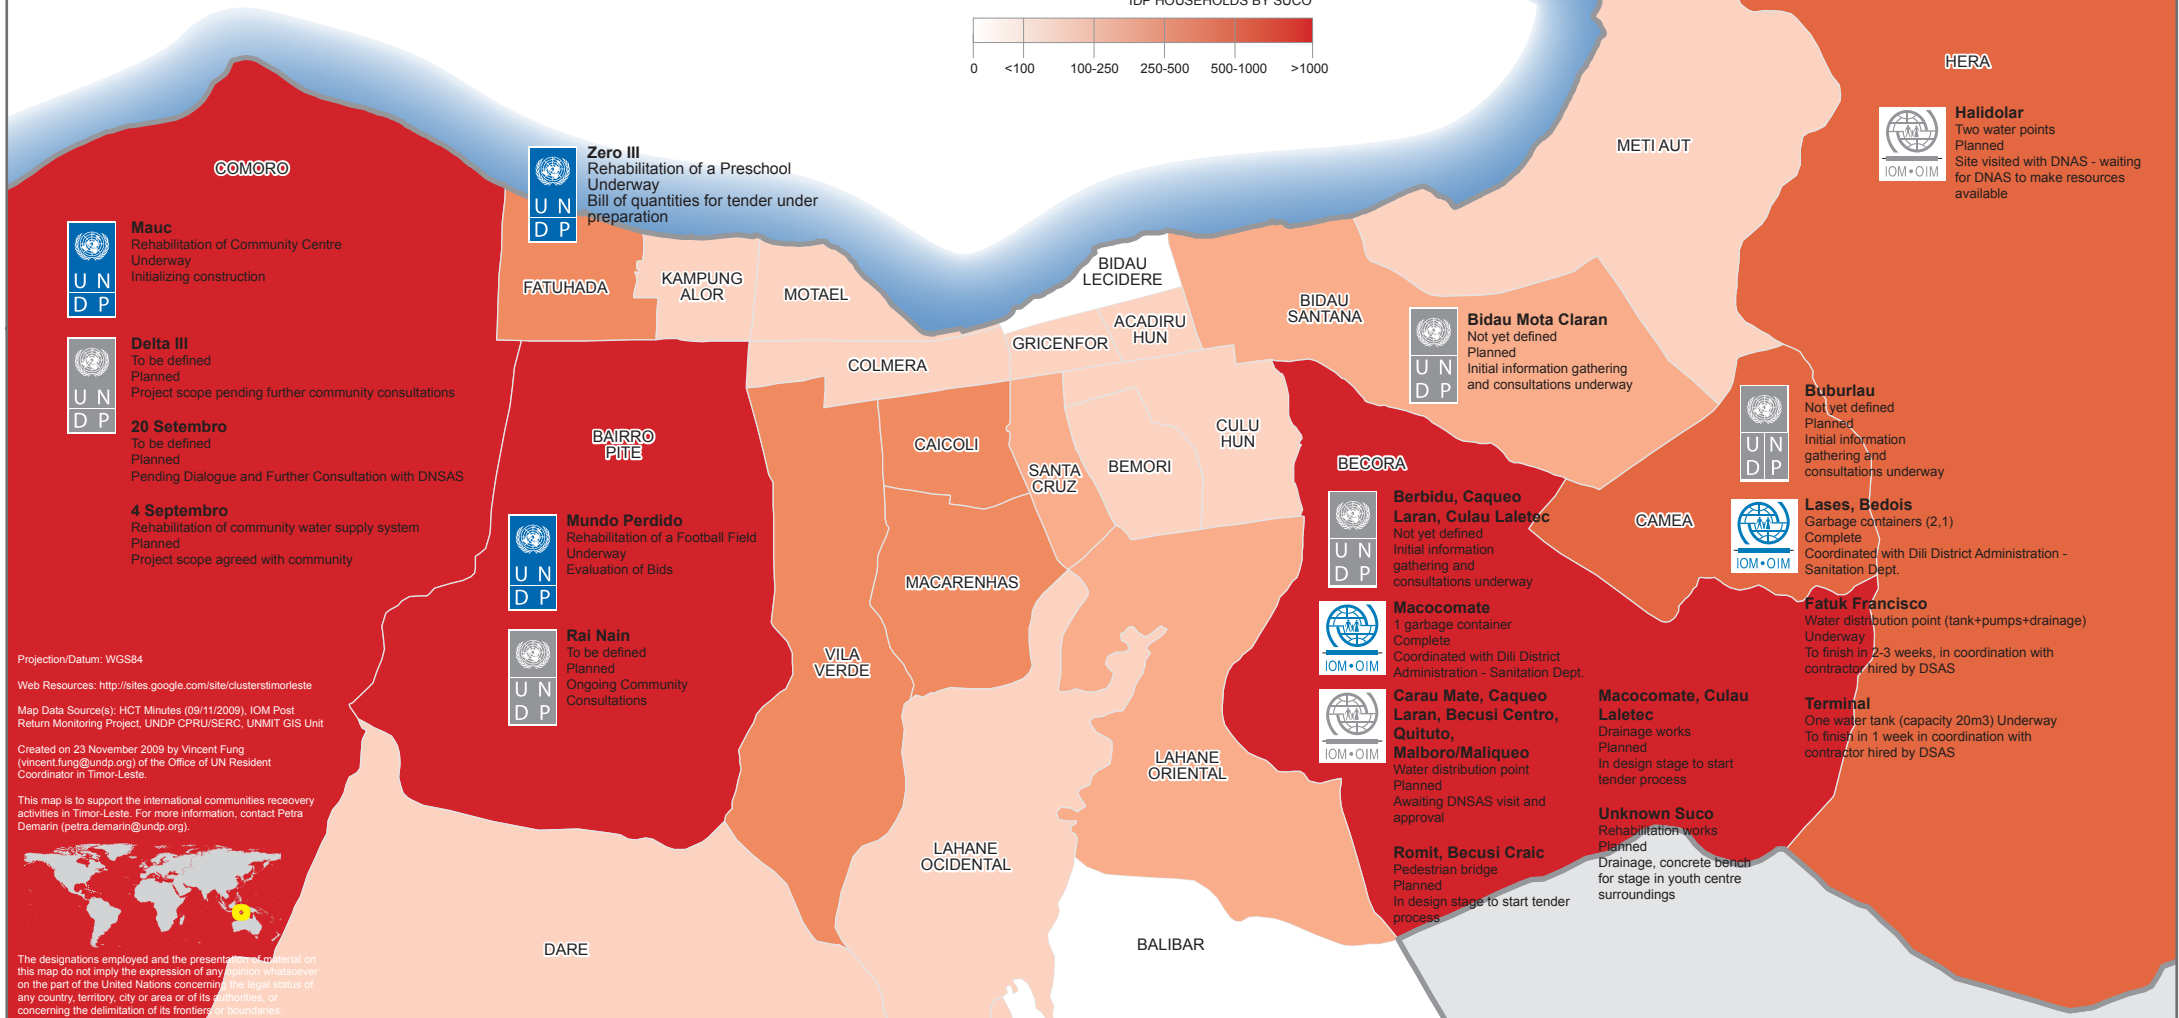

ACCUMULATIVE RETURNED AND RESETTLED IDP HOUSEHOLDS BY SUCO

Projection/Datum: WGS84