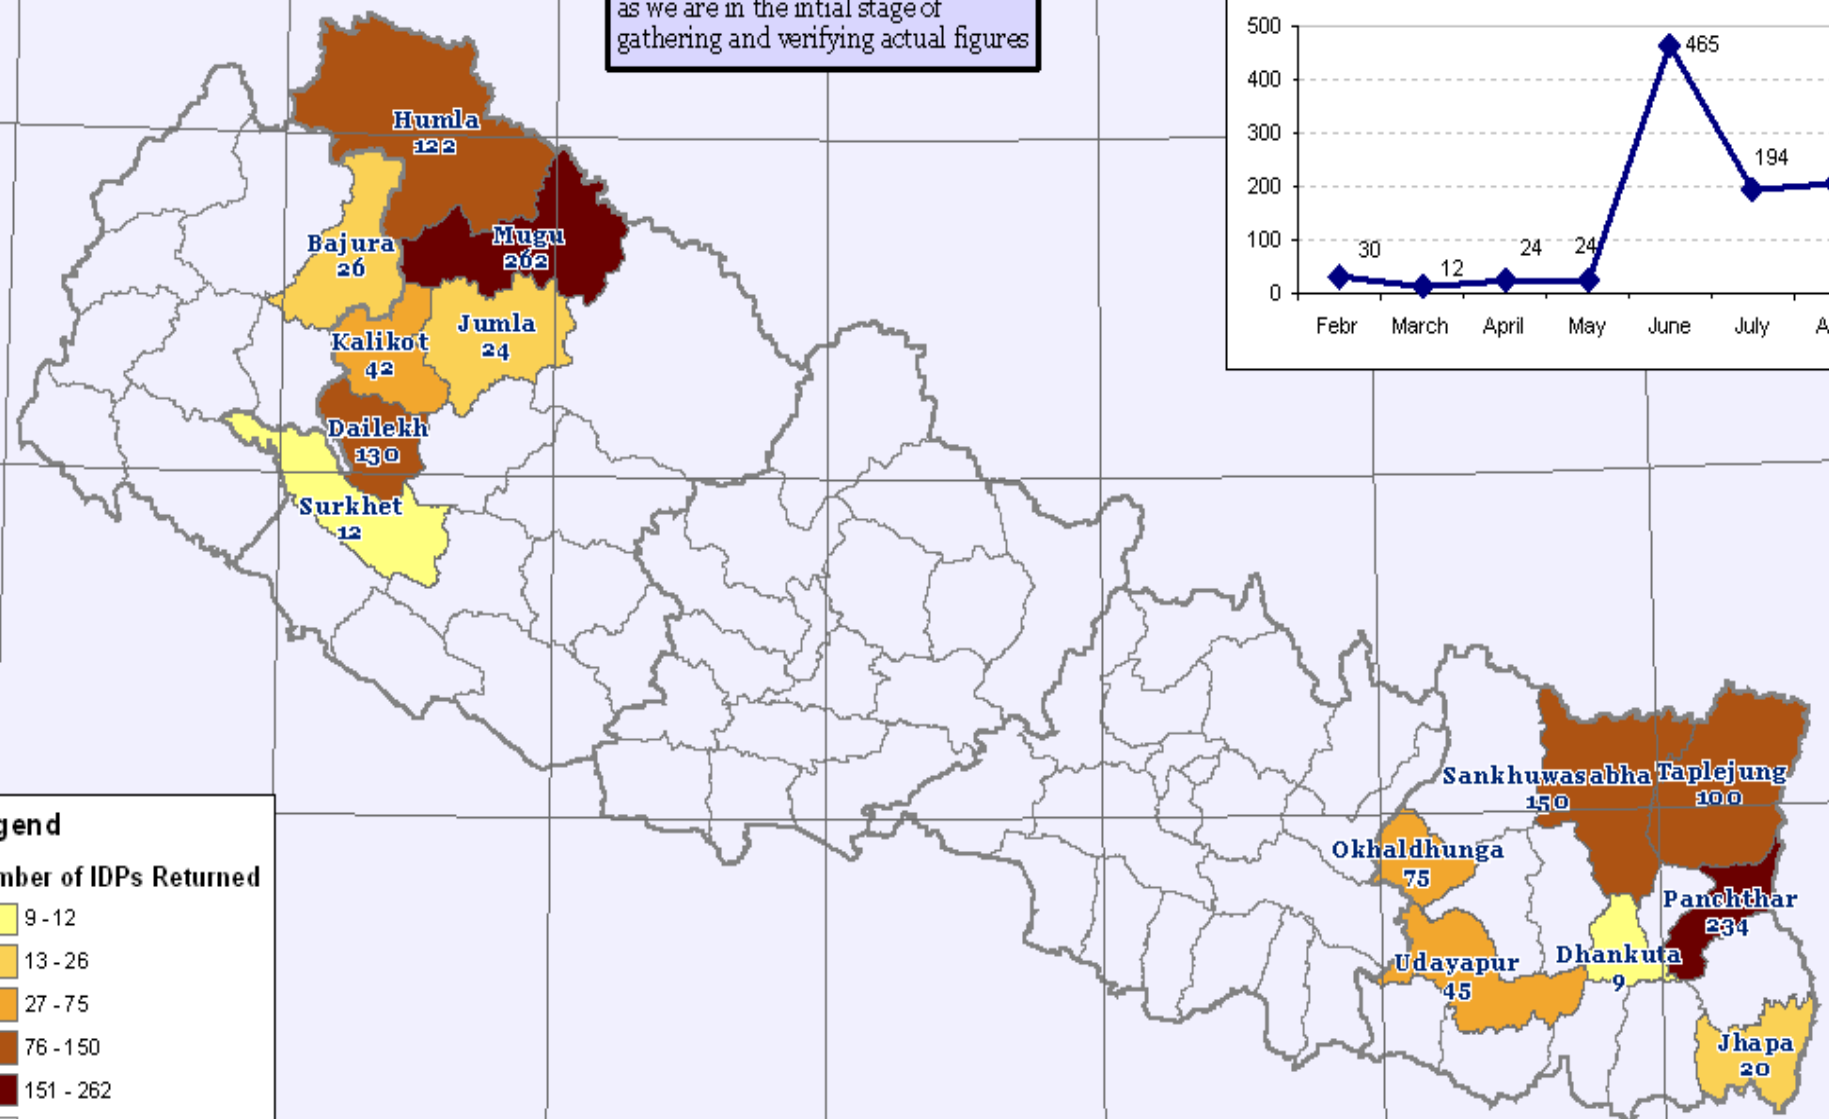

NEPAL: IDP Return

This data is to be taken as indication as we are in the initial stage of gathering and verifying actual figures

Legend

Number of IDPs Returned

- 9 - 12
- 13 - 26
- 27 - 75
- 76 - 150
- 151 - 262
- District
- Region

Source: OCHA, NGOs

The boundaries and names shown and the designations used on this map do not imply official endorsement or acceptance by the United Nations

Map Created
September 05, 2006