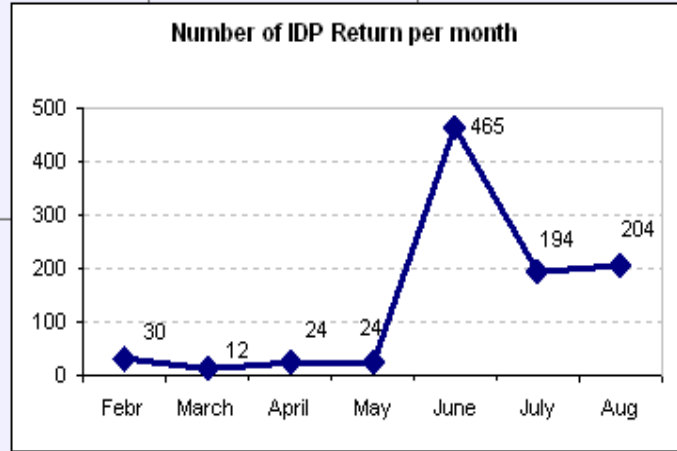

NEPAL: IDP Return

This data is to be taken as indication as we are in the initial stage of gathering and verifying actual figures

Legend

Number of IDPs Returned

- 9 - 12
- 13 - 26
- 27 - 75
- 76 - 150
- 151 - 262
- District
- Region