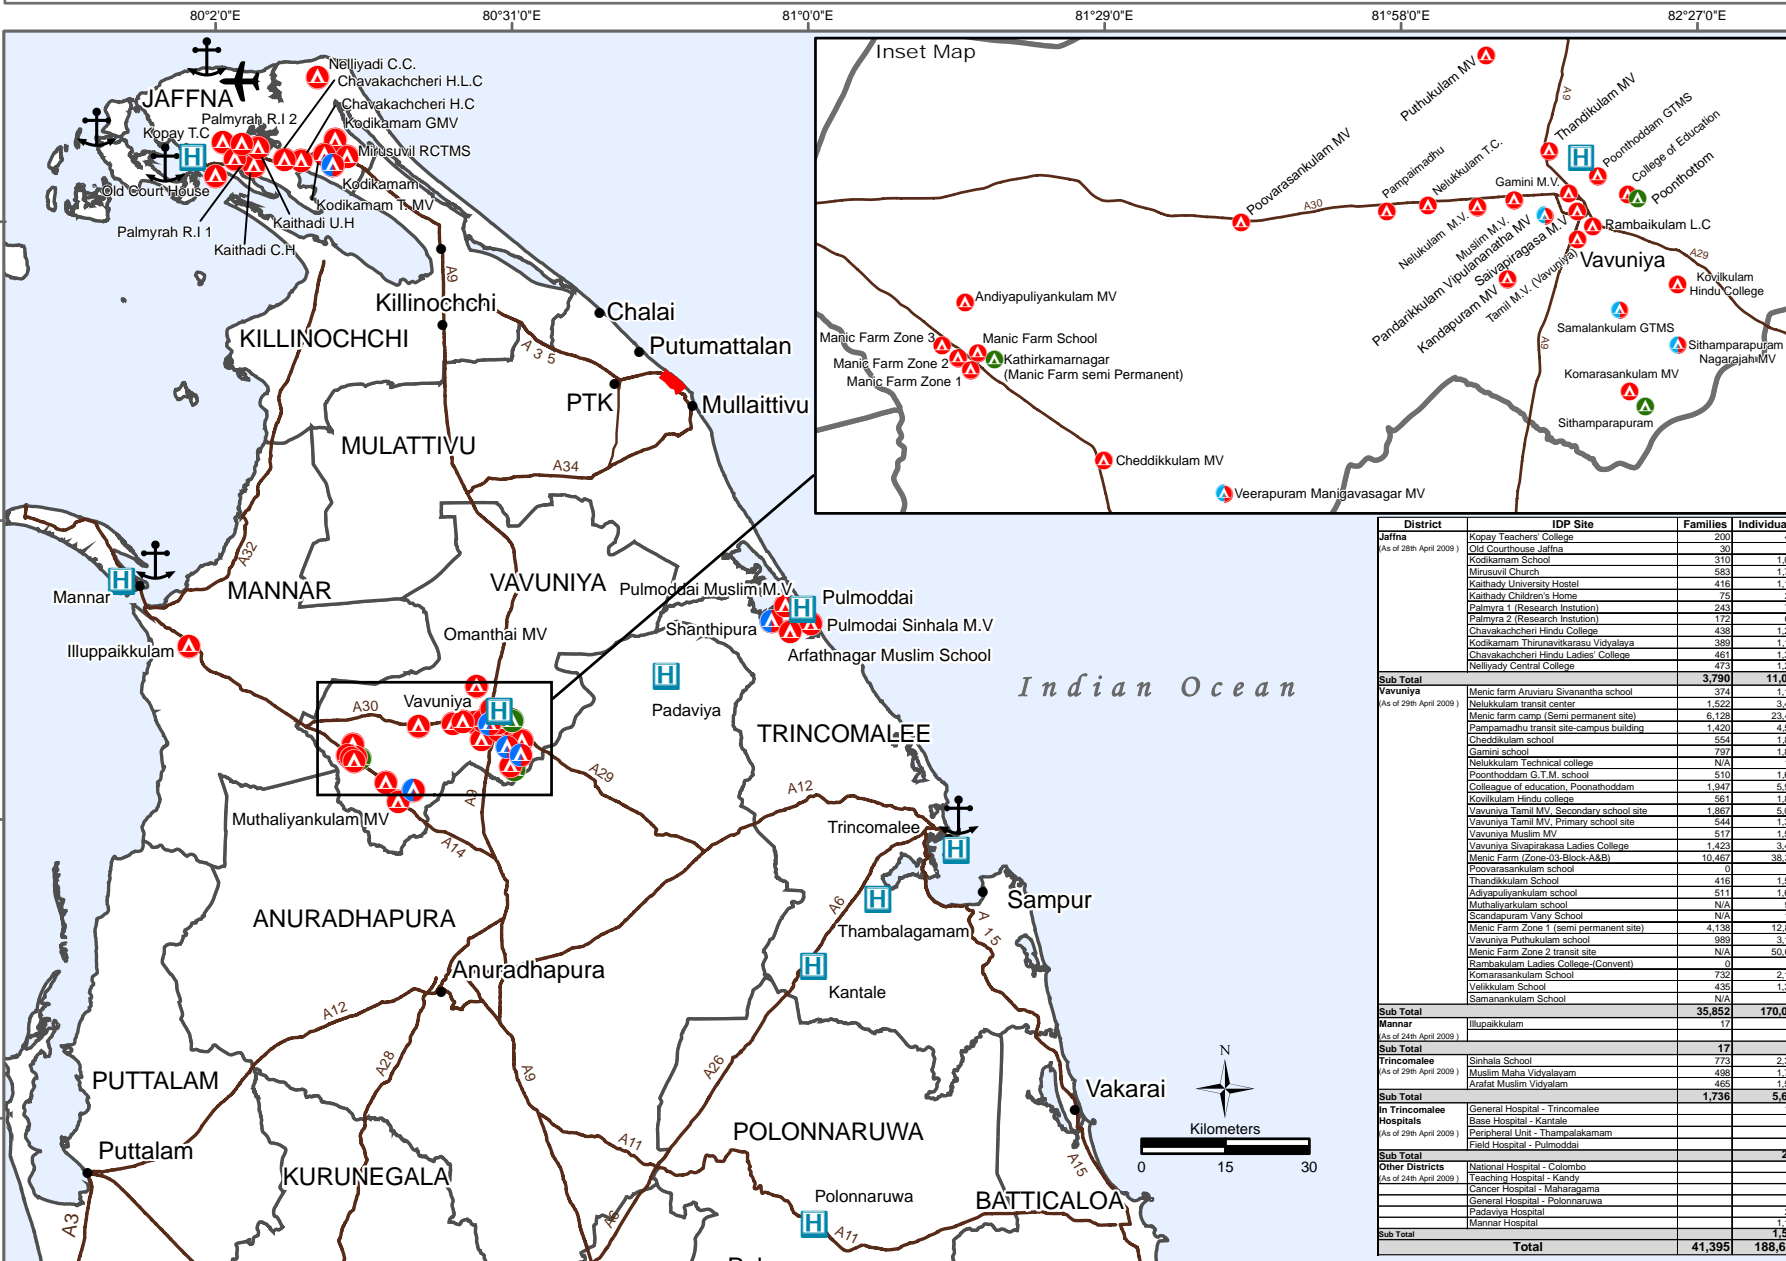

Vanni IDP Camps and Hospitals Information

As of 04 May, 2009

Northern Area

Area Detail

Legend

- District Boundary
- Roads
- Ports
- Domestic Airports
- Semi Permanent Shelter Sites
- Emergency Shelter Sites
- New site identified for Emergency Shelter
- Hospitals for Vanni injured patients
- Towns / Villages
- Conflict Zone

Data source(s):

UNHCR Colombo

Updated as at: **04-May-2009**

Produced on: **05-May-2009**

Projection / Datum: Transverse Mercator
Kandawala

Admin boundaries provided by: Survey Department,
Government of Sri Lanka