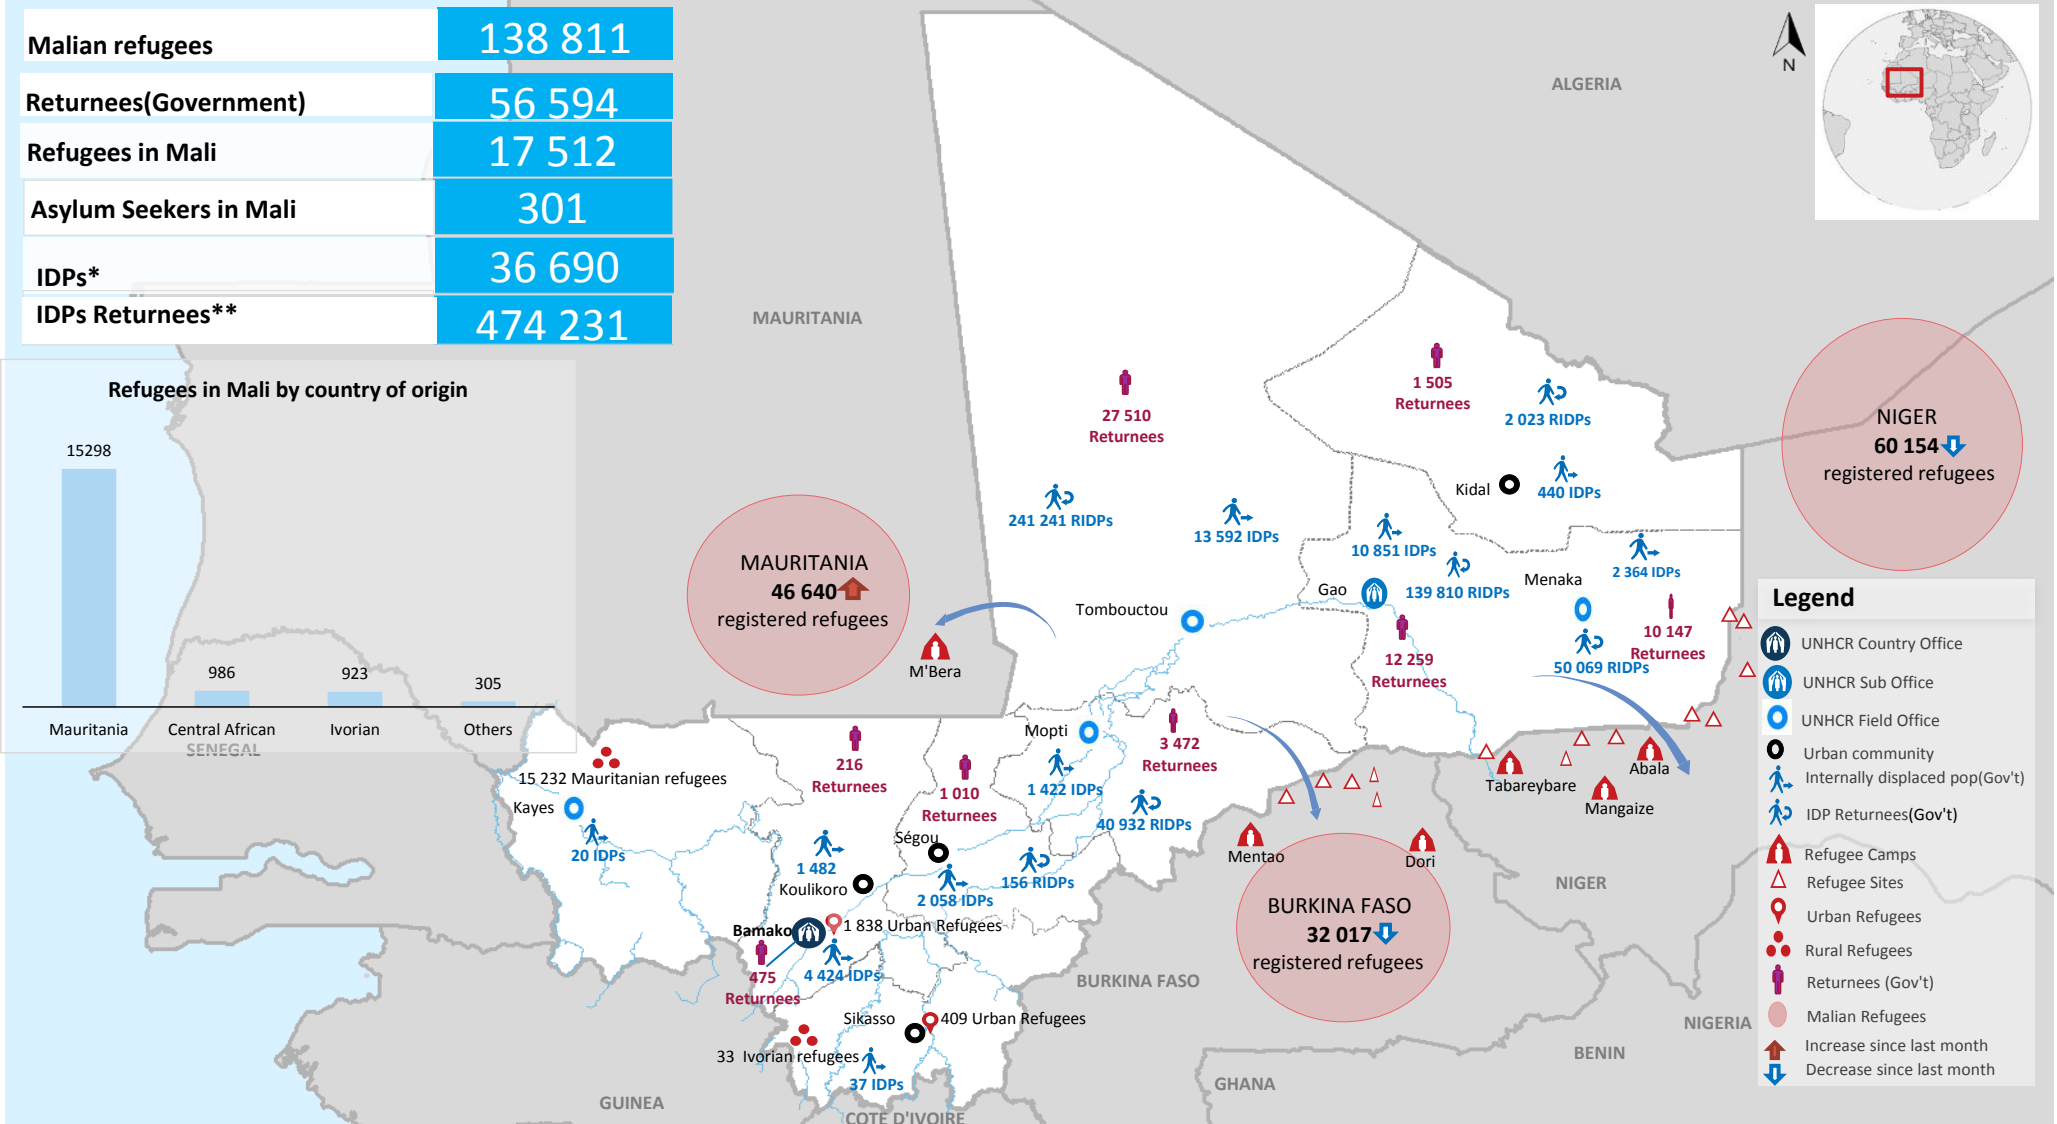

# Mali: Refugees, returnees and Internally displaced populations

31 December 2016

<http://data.unhcr.org/malisituation>

\* Figures from IDPs dated as of October 2016

\*\* Figures from IDPs Returnees dated as of October 2016