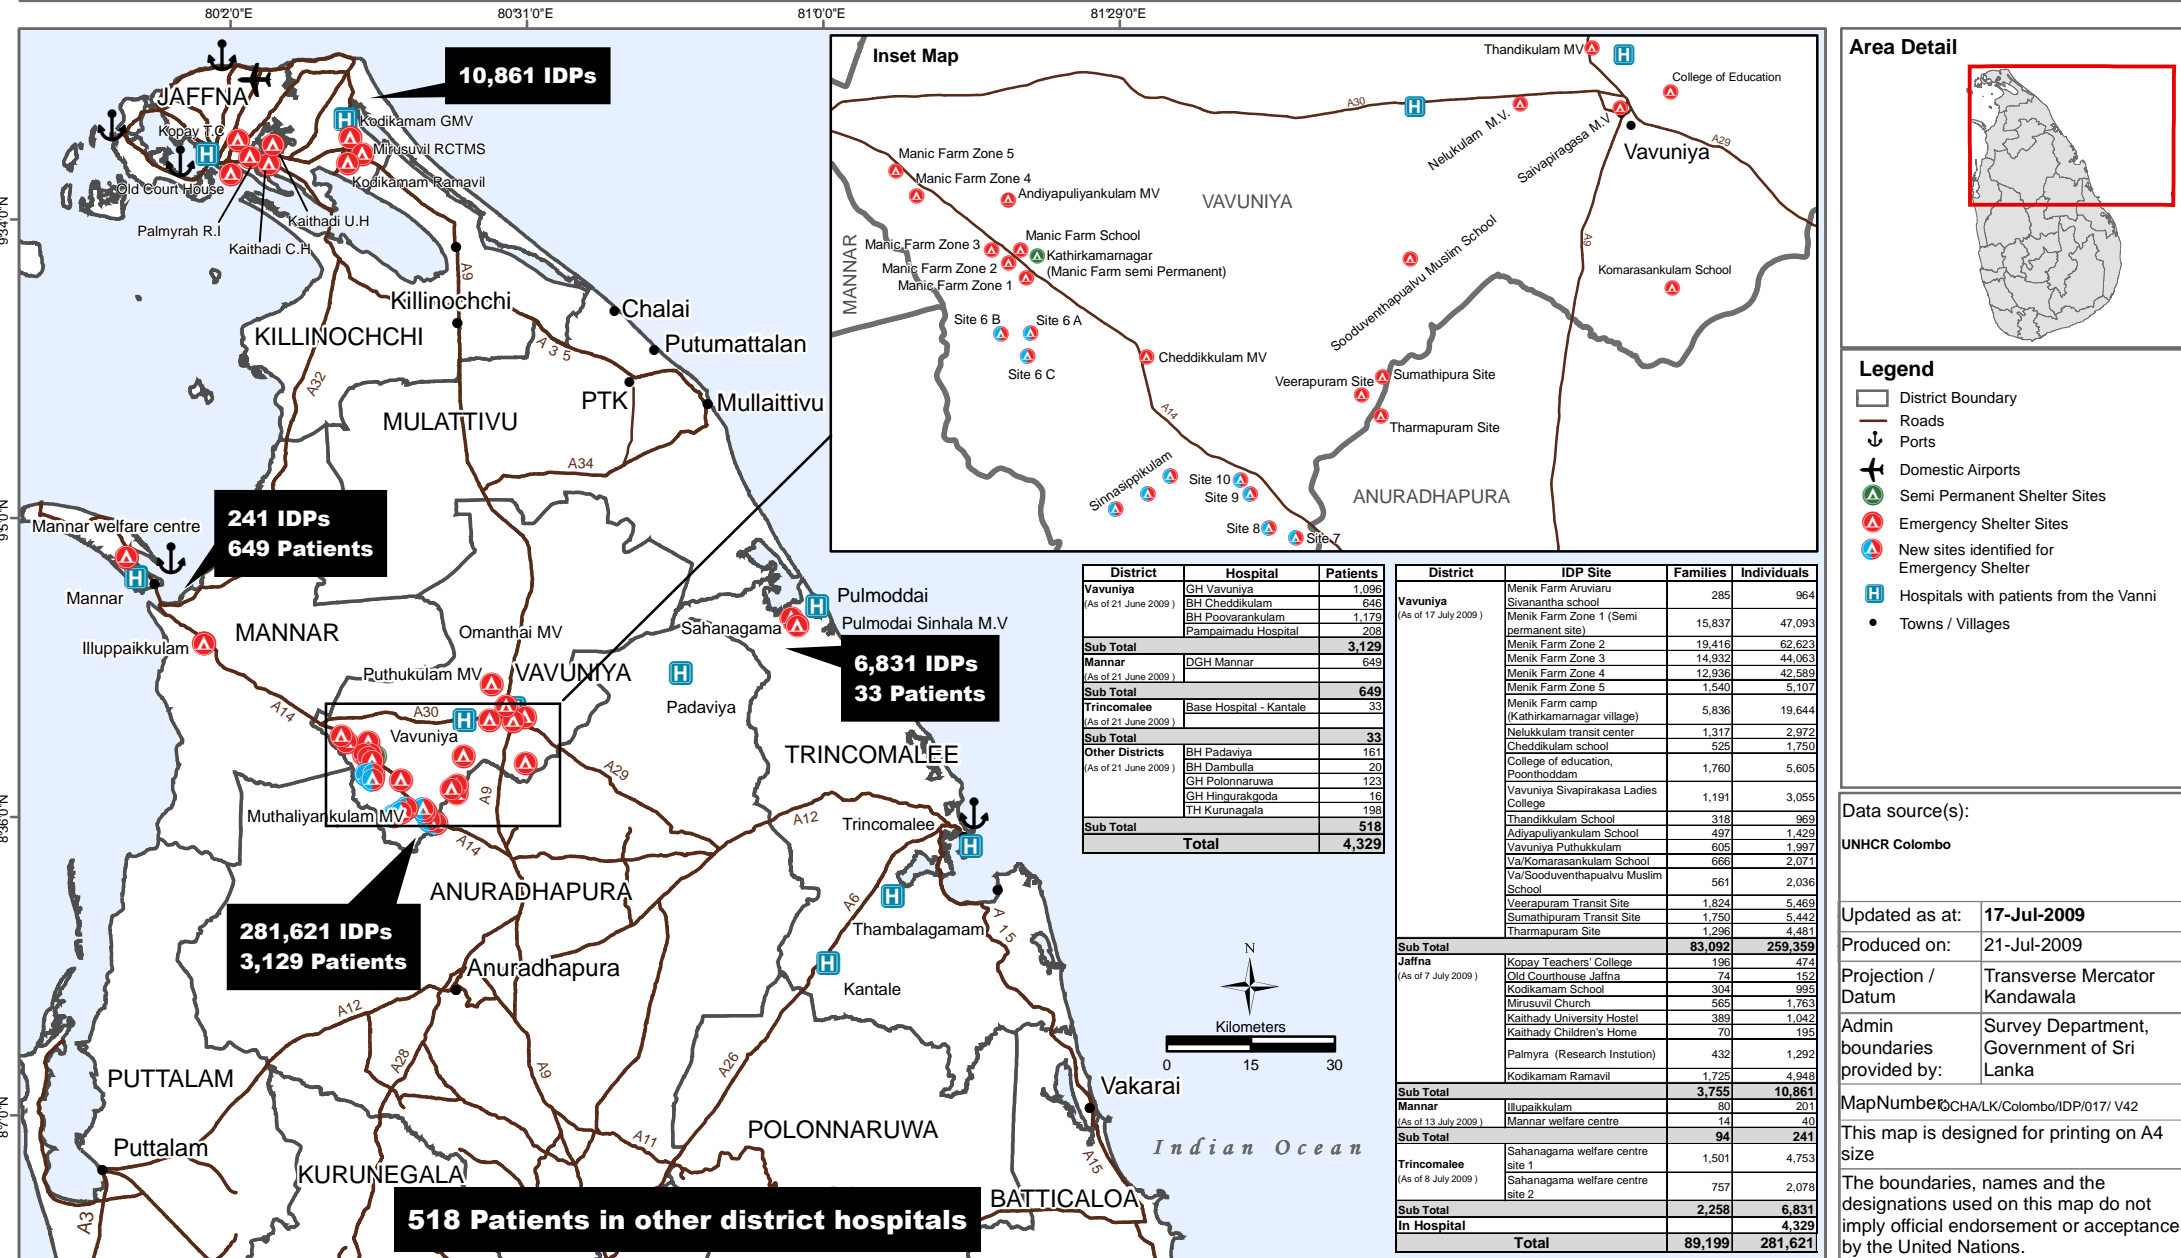

Vanni IDP Camps and Hospitals Information

Arrivals since 27 October 2008 - Updated as of 17 July 2009

Northern Area

Produced through the generous support of: