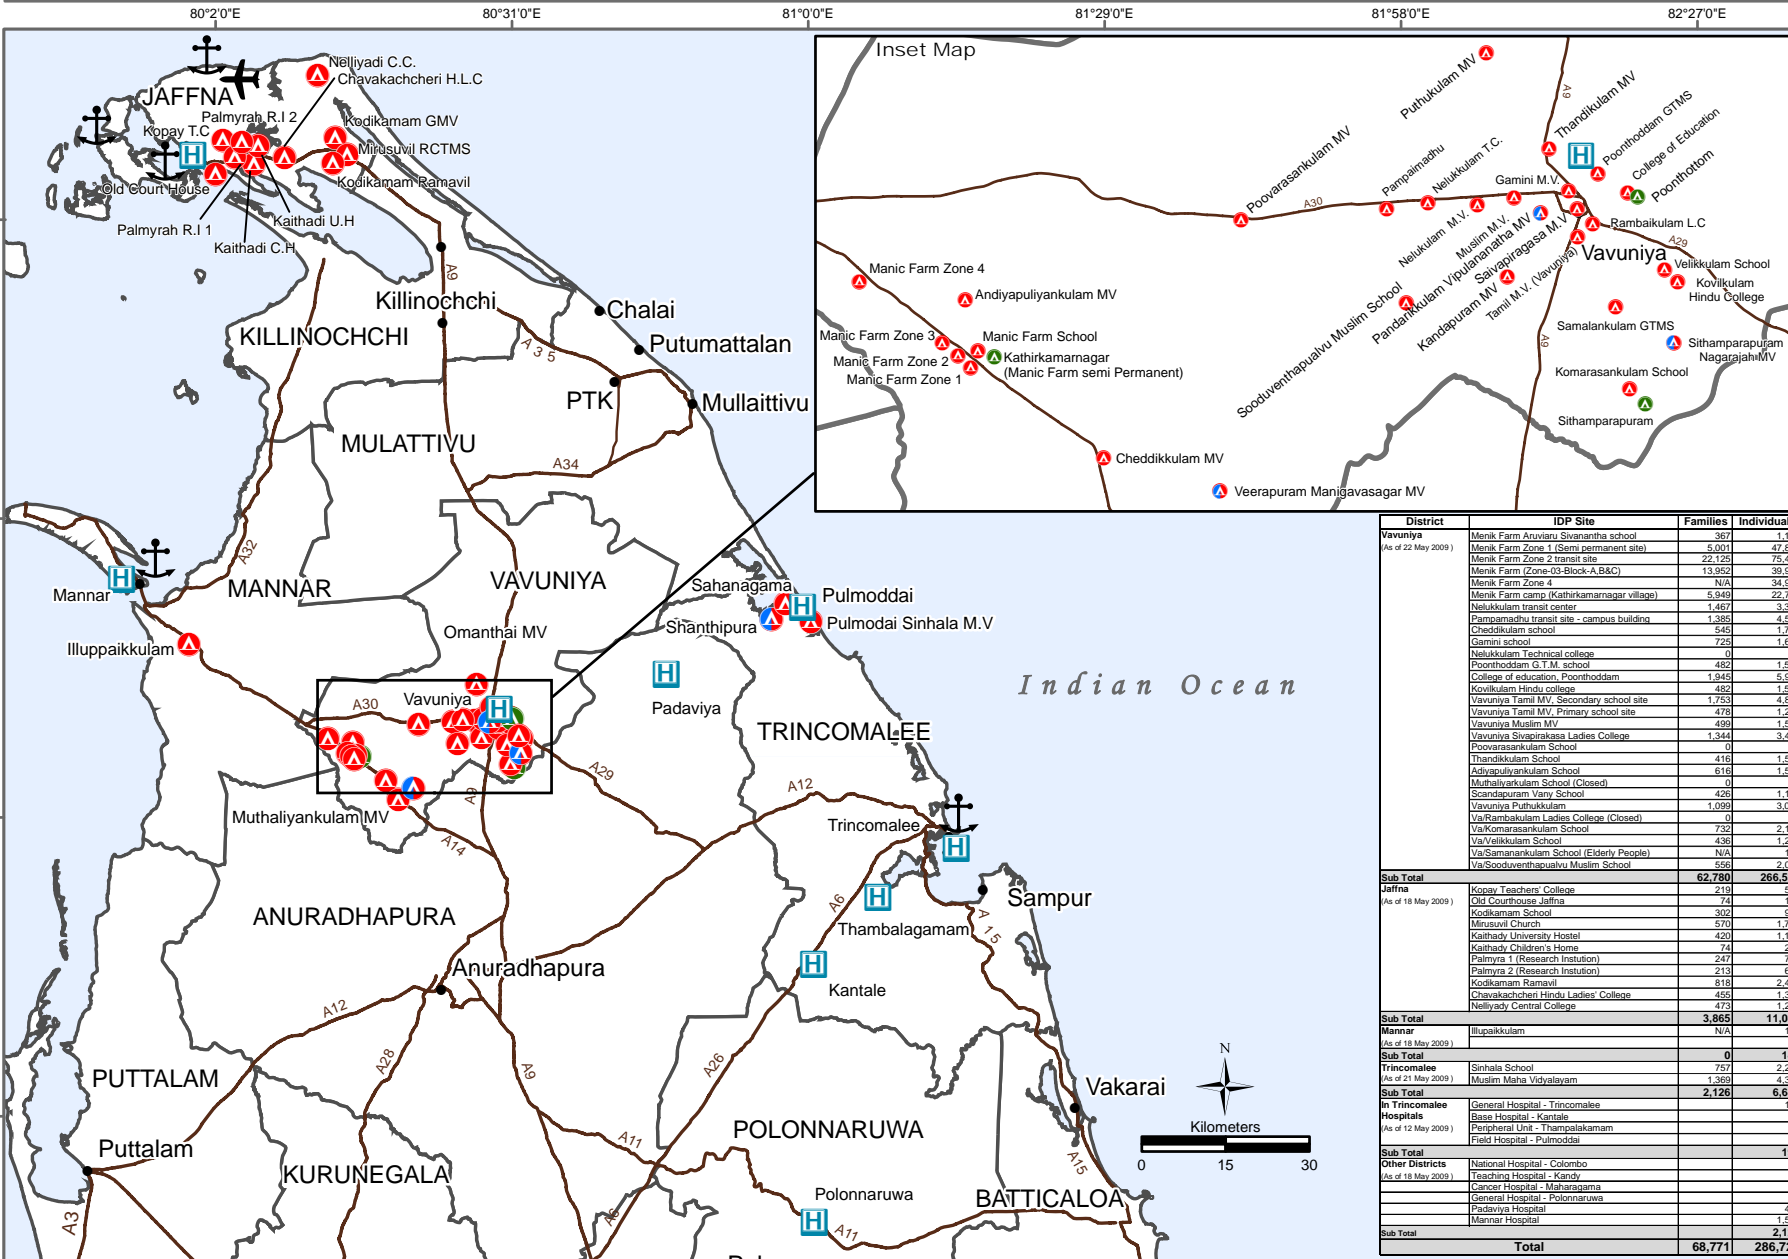

# Vanni IDP Camps and Hospitals Information

As of 22 May, 2009

Northern Area

## Area Detail

## Legend

- District Boundary
- Roads
- Ports
- Domestic Airports
- Semi Permanent Shelter Sites
- Emergency Shelter Sites
- New sites identified for Emergency Shelter
- Hospitals for Vanni injured patients
- Towns / Villages

Data source(s):

UNHCR Colombo

Updated as at: **25-May-2009**

Produced on: 21-May-2009

Projection / Datum: Transverse Mercator  
Kandawala

Admin boundaries: Survey Department,  
Government of Sri Lanka  
provided by: