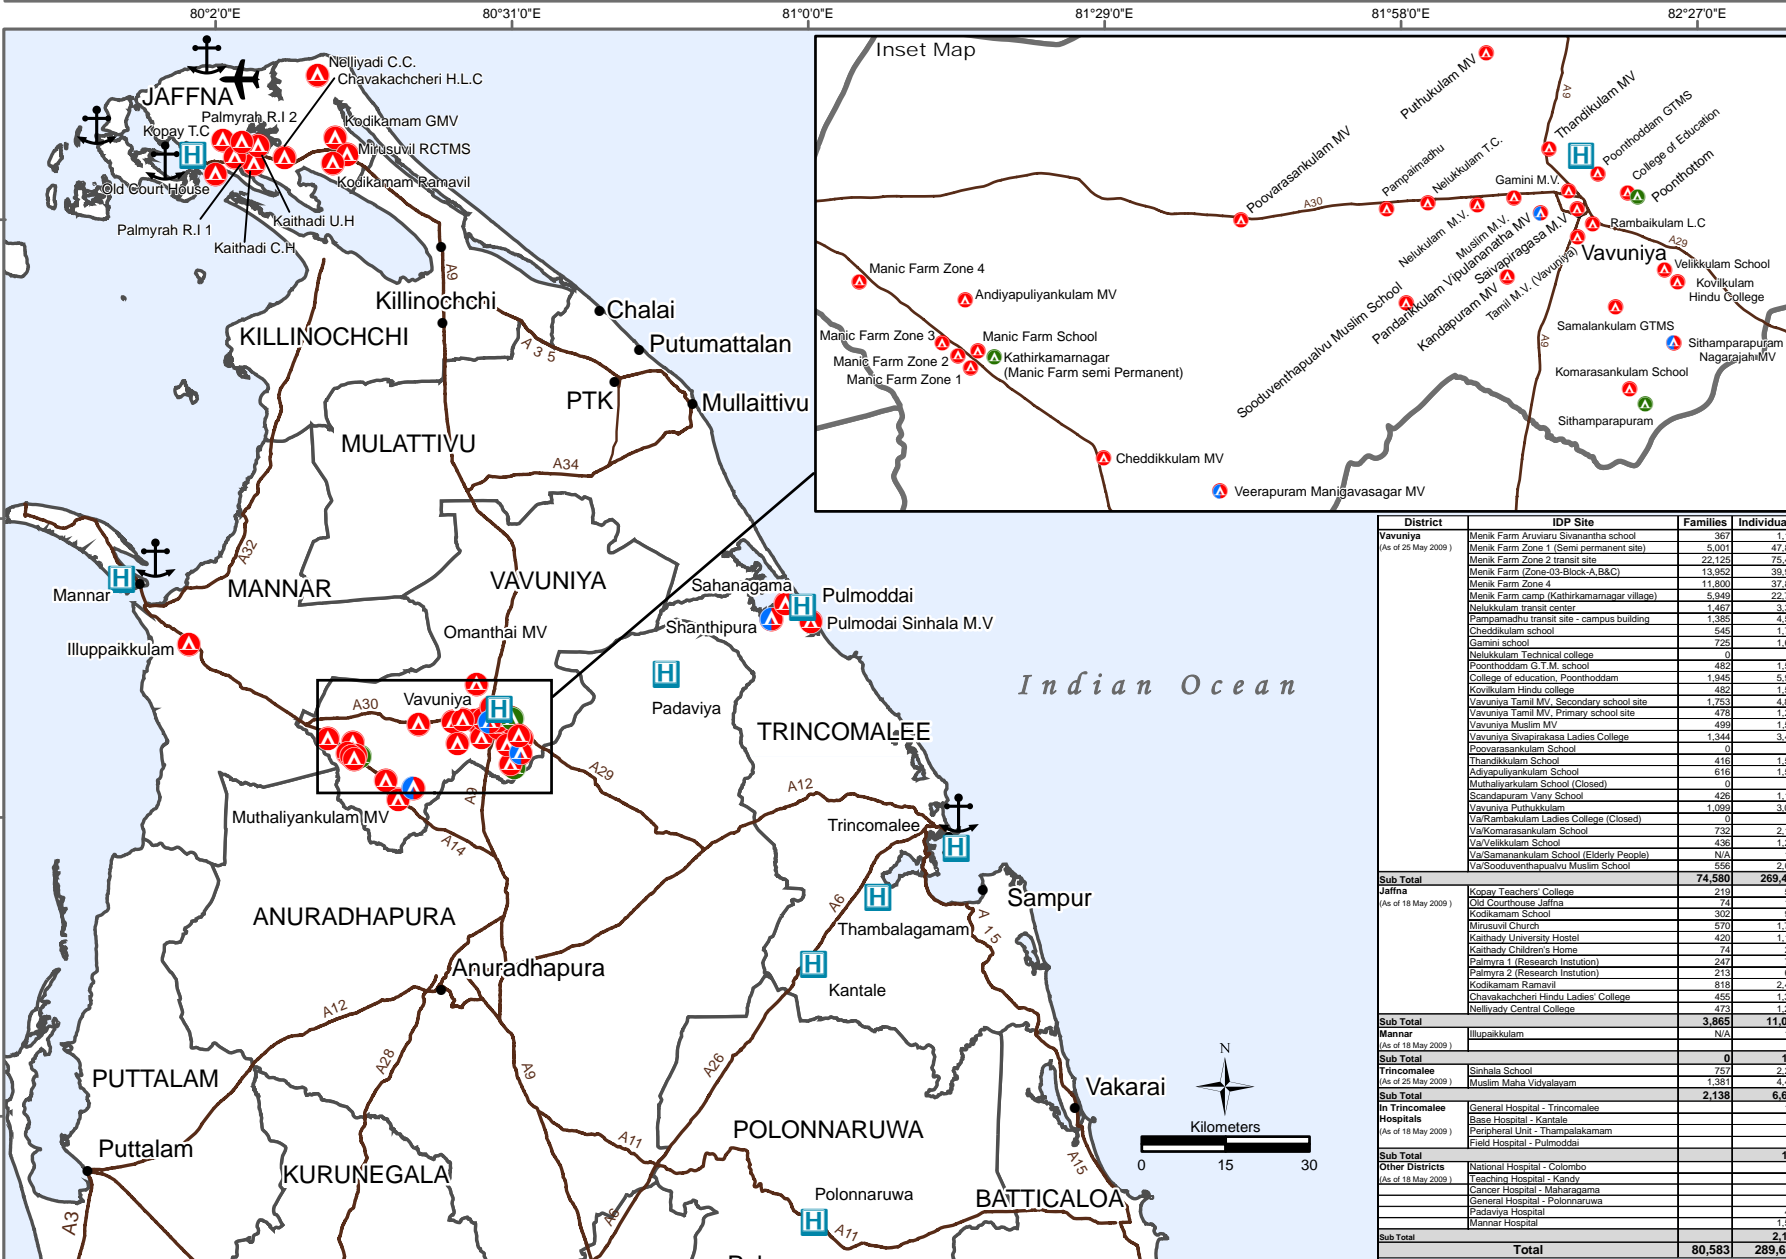

Vanni IDP Camps and Hospitals Information

As of 25 May, 2009

Northern Area

Area Detail

Legend

- District Boundary
- Roads
- Ports
- Domestic Airports
- Semi Permanent Shelter Sites
- Emergency Shelter Sites
- New sites identified for Emergency Shelter
- Hospitals for Vanni injured patients
- Towns / Villages

Data source(s):

UNHCR Colombo

Updated as at:	25-May-2009
Produced on:	26-May-2009
Projection / Datum	Transverse Mercator Kandawala
Admin boundaries provided by:	Survey Department, Government of Sri Lanka
MapNumber:	OCHA/LK/Colombo/IDP/017/ V31
This map is designed for printing on A4 size	
The boundaries, names and the designations used on this map do not imply official endorsement or acceptance by the United Nations.	