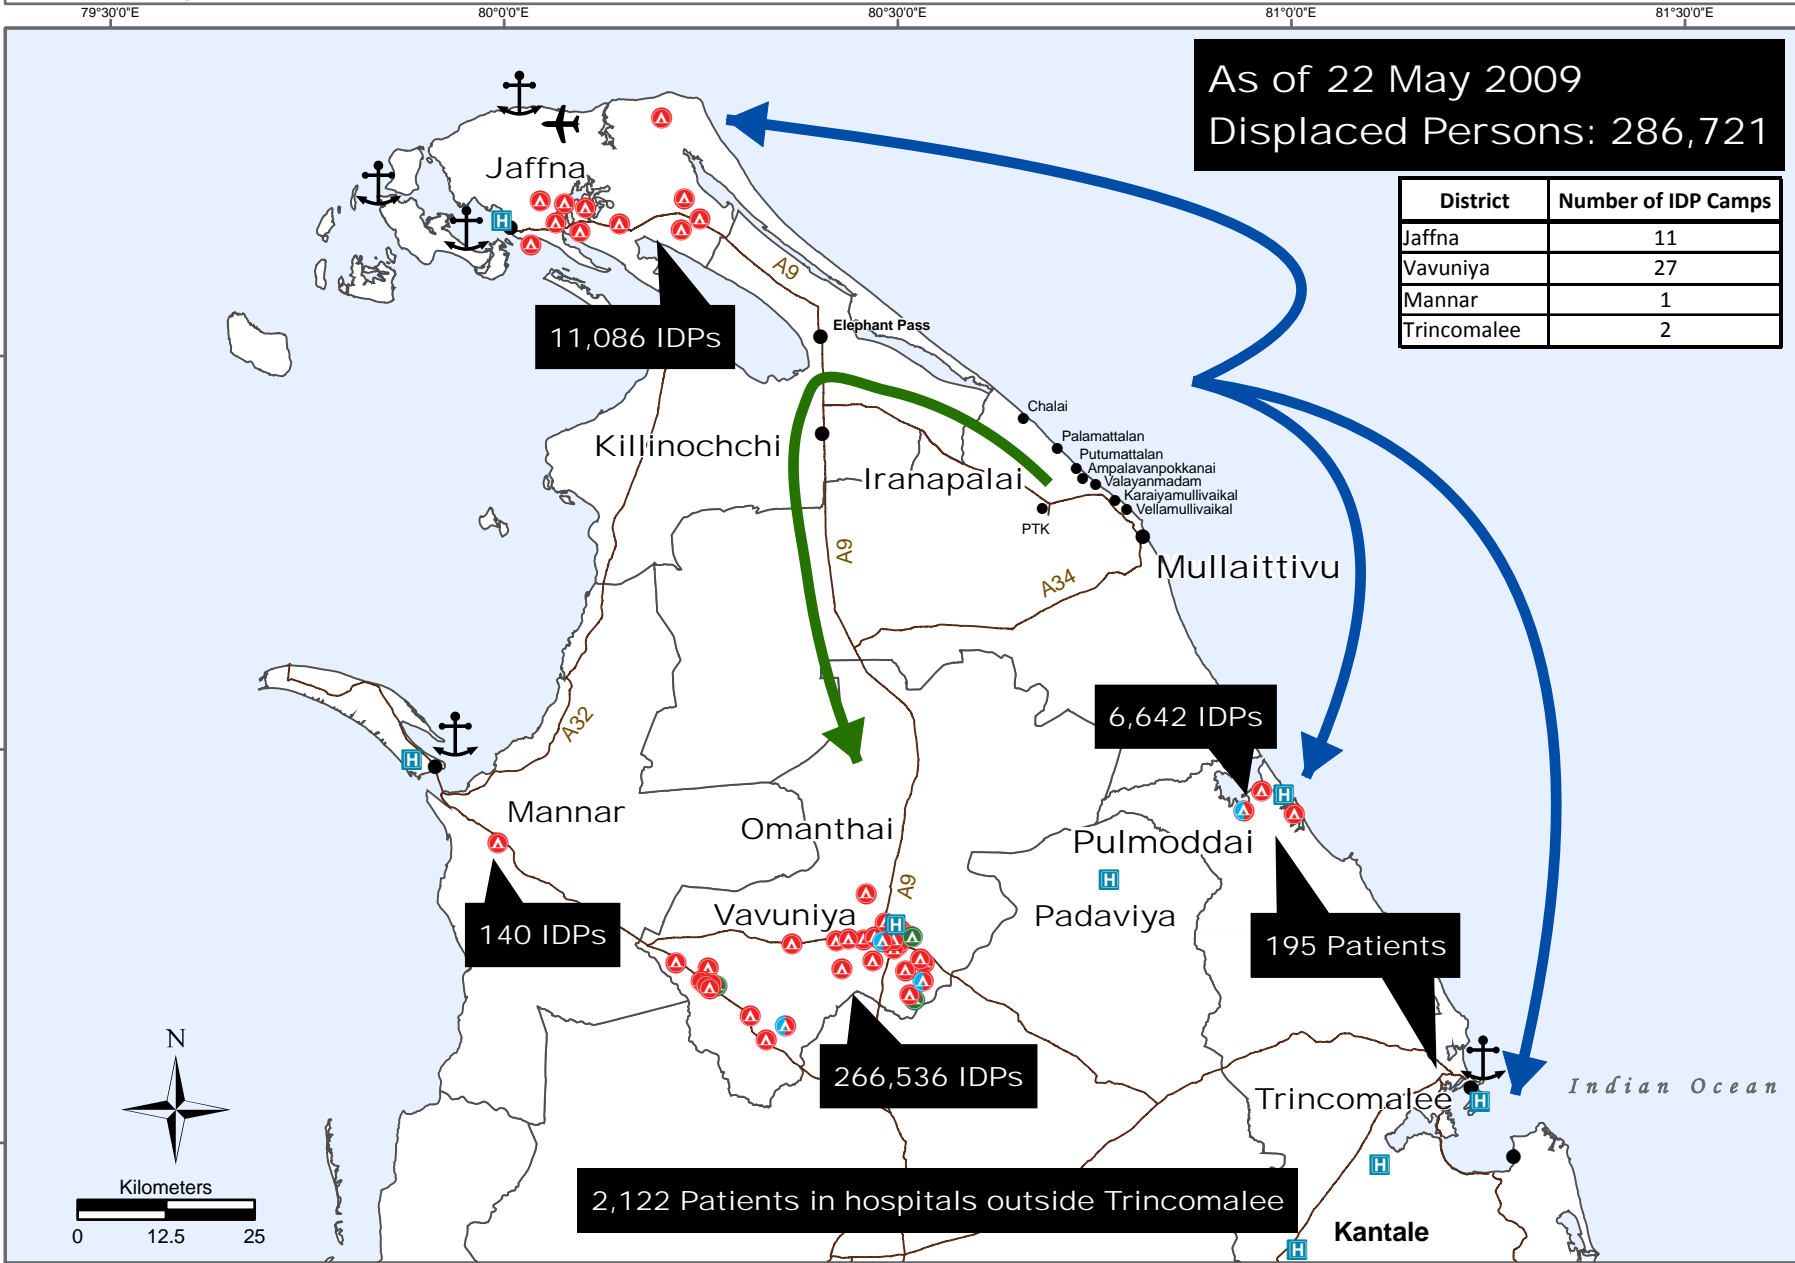

Vanni IDP Movements

As of 22 May, 2009

Northern Area

Data source:
UNHCR Colombo.

Updated as at: 22-May-2009
Produced on: 25-May-2009
Projection / Datum: Transverse Mercator Kandawala
Admin boundaries provided by: Survey Department, Government of Sri Lanka
MapNumber: OCHA/LK/Colombo/IDP/018/V16
 This map is designed for printing on A4 size
 The boundaries, names and the designations used on this map do not imply official endorsement or acceptance by the United Nations.