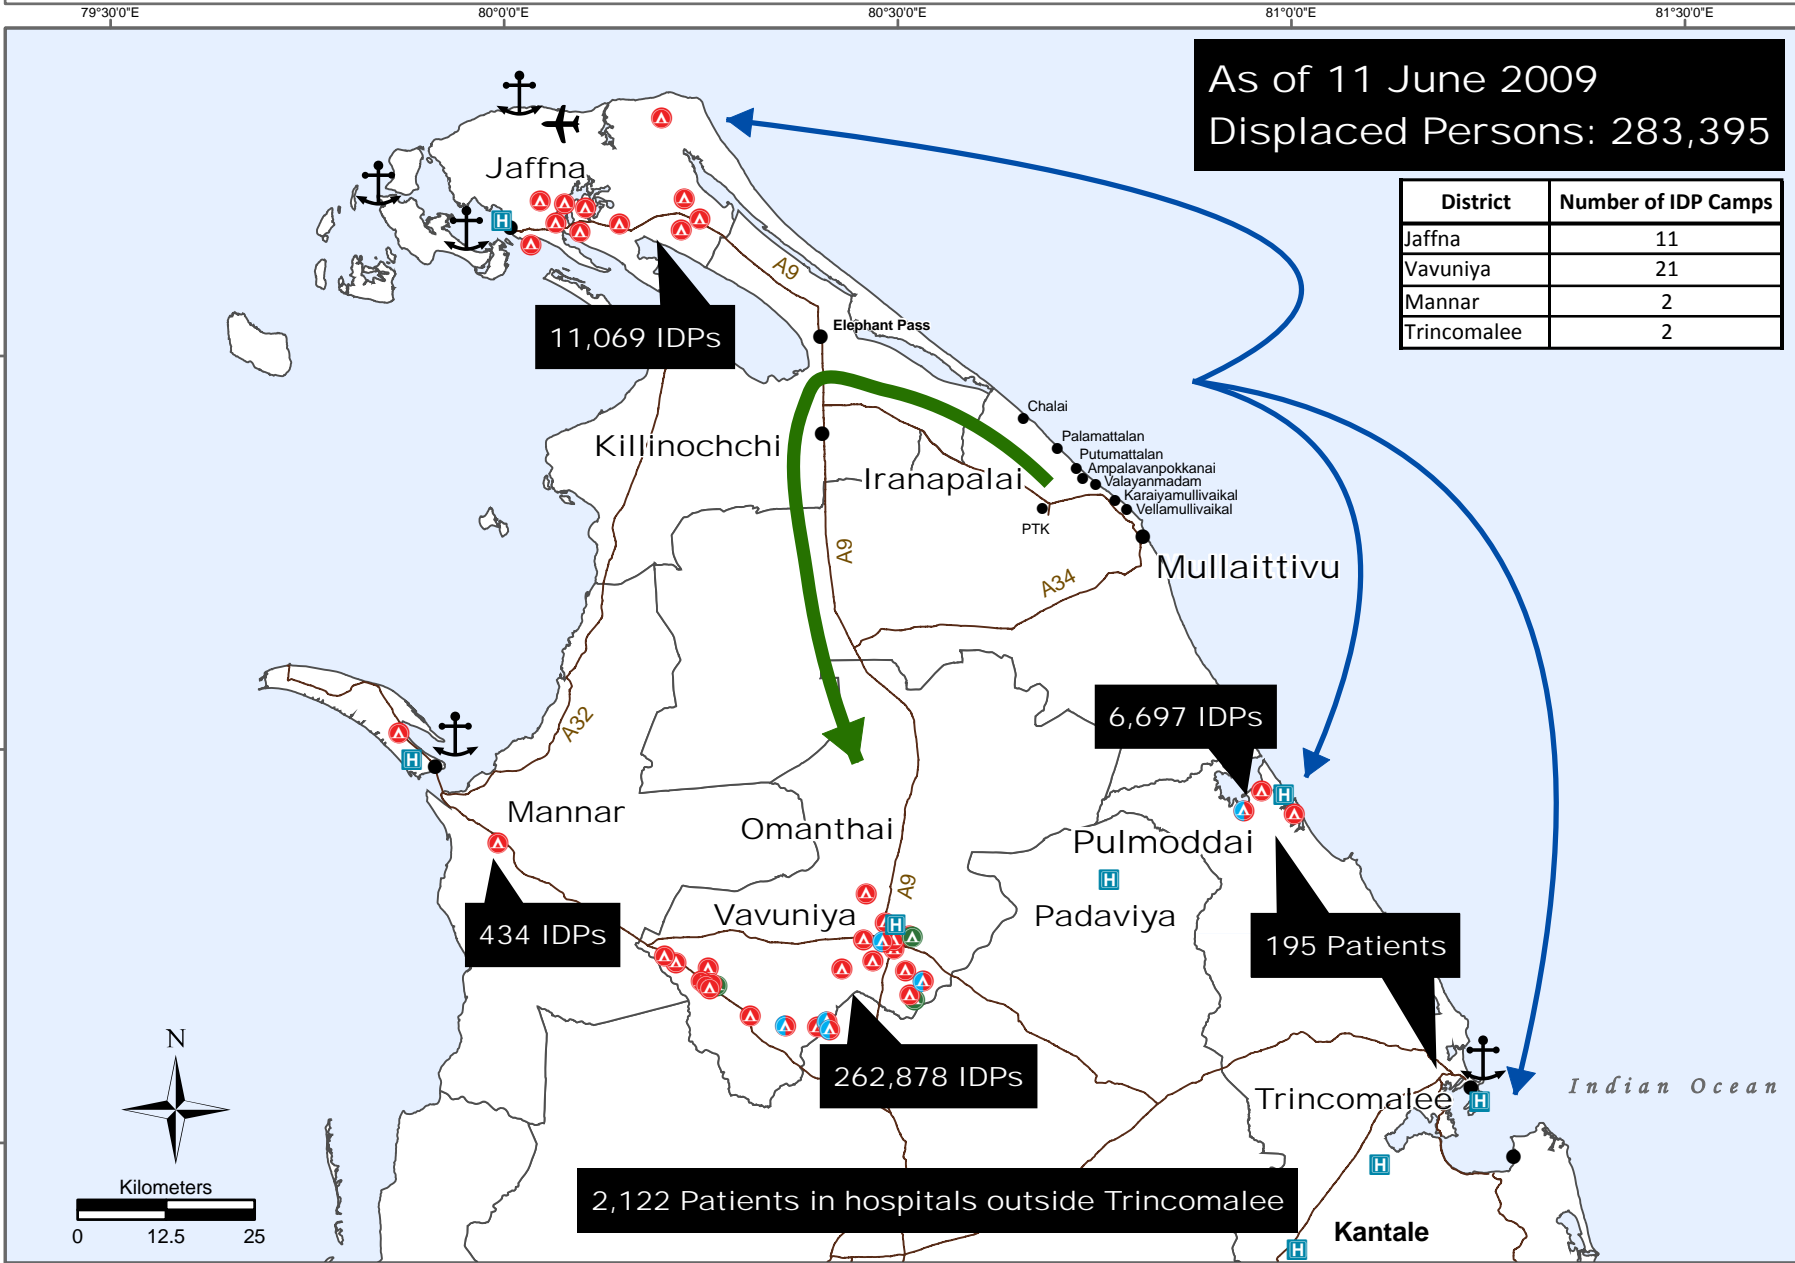

# Vanni IDP Movements

As of 11 June, 2009

Northern Area

**As of 11 June 2009  
Displaced Persons: 283,395**

District	Number of IDP Camps
Jaffna	11
Vavuniya	21
Mannar	2
Trincomalee	2

**Legend**

- District Boundary
- Semi Permanent Shelter Sites
- Emergency Shelter Sites
- New site identified for Emergency Shelter
- Hospitals with Vanni injured patients
- Ports
- Domestic Airports
- IDP movement by sea
- IDP movement by Land

Data source:  
**UNHCR Colombo.**

Updated as at: **11-Jun-2009**

Produced on: 12-Jun-2009

Projection / Datum: Transverse Mercator Kandawala

Admin boundaries provided by: Survey Department, Government of Sri Lanka

MapNumber: OCHA/LK/Colombo/IDP/018/V22

This map is designed for printing on A4 size

The boundaries, names and the designations used on this map do not imply official endorsement or acceptance by the United Nations.