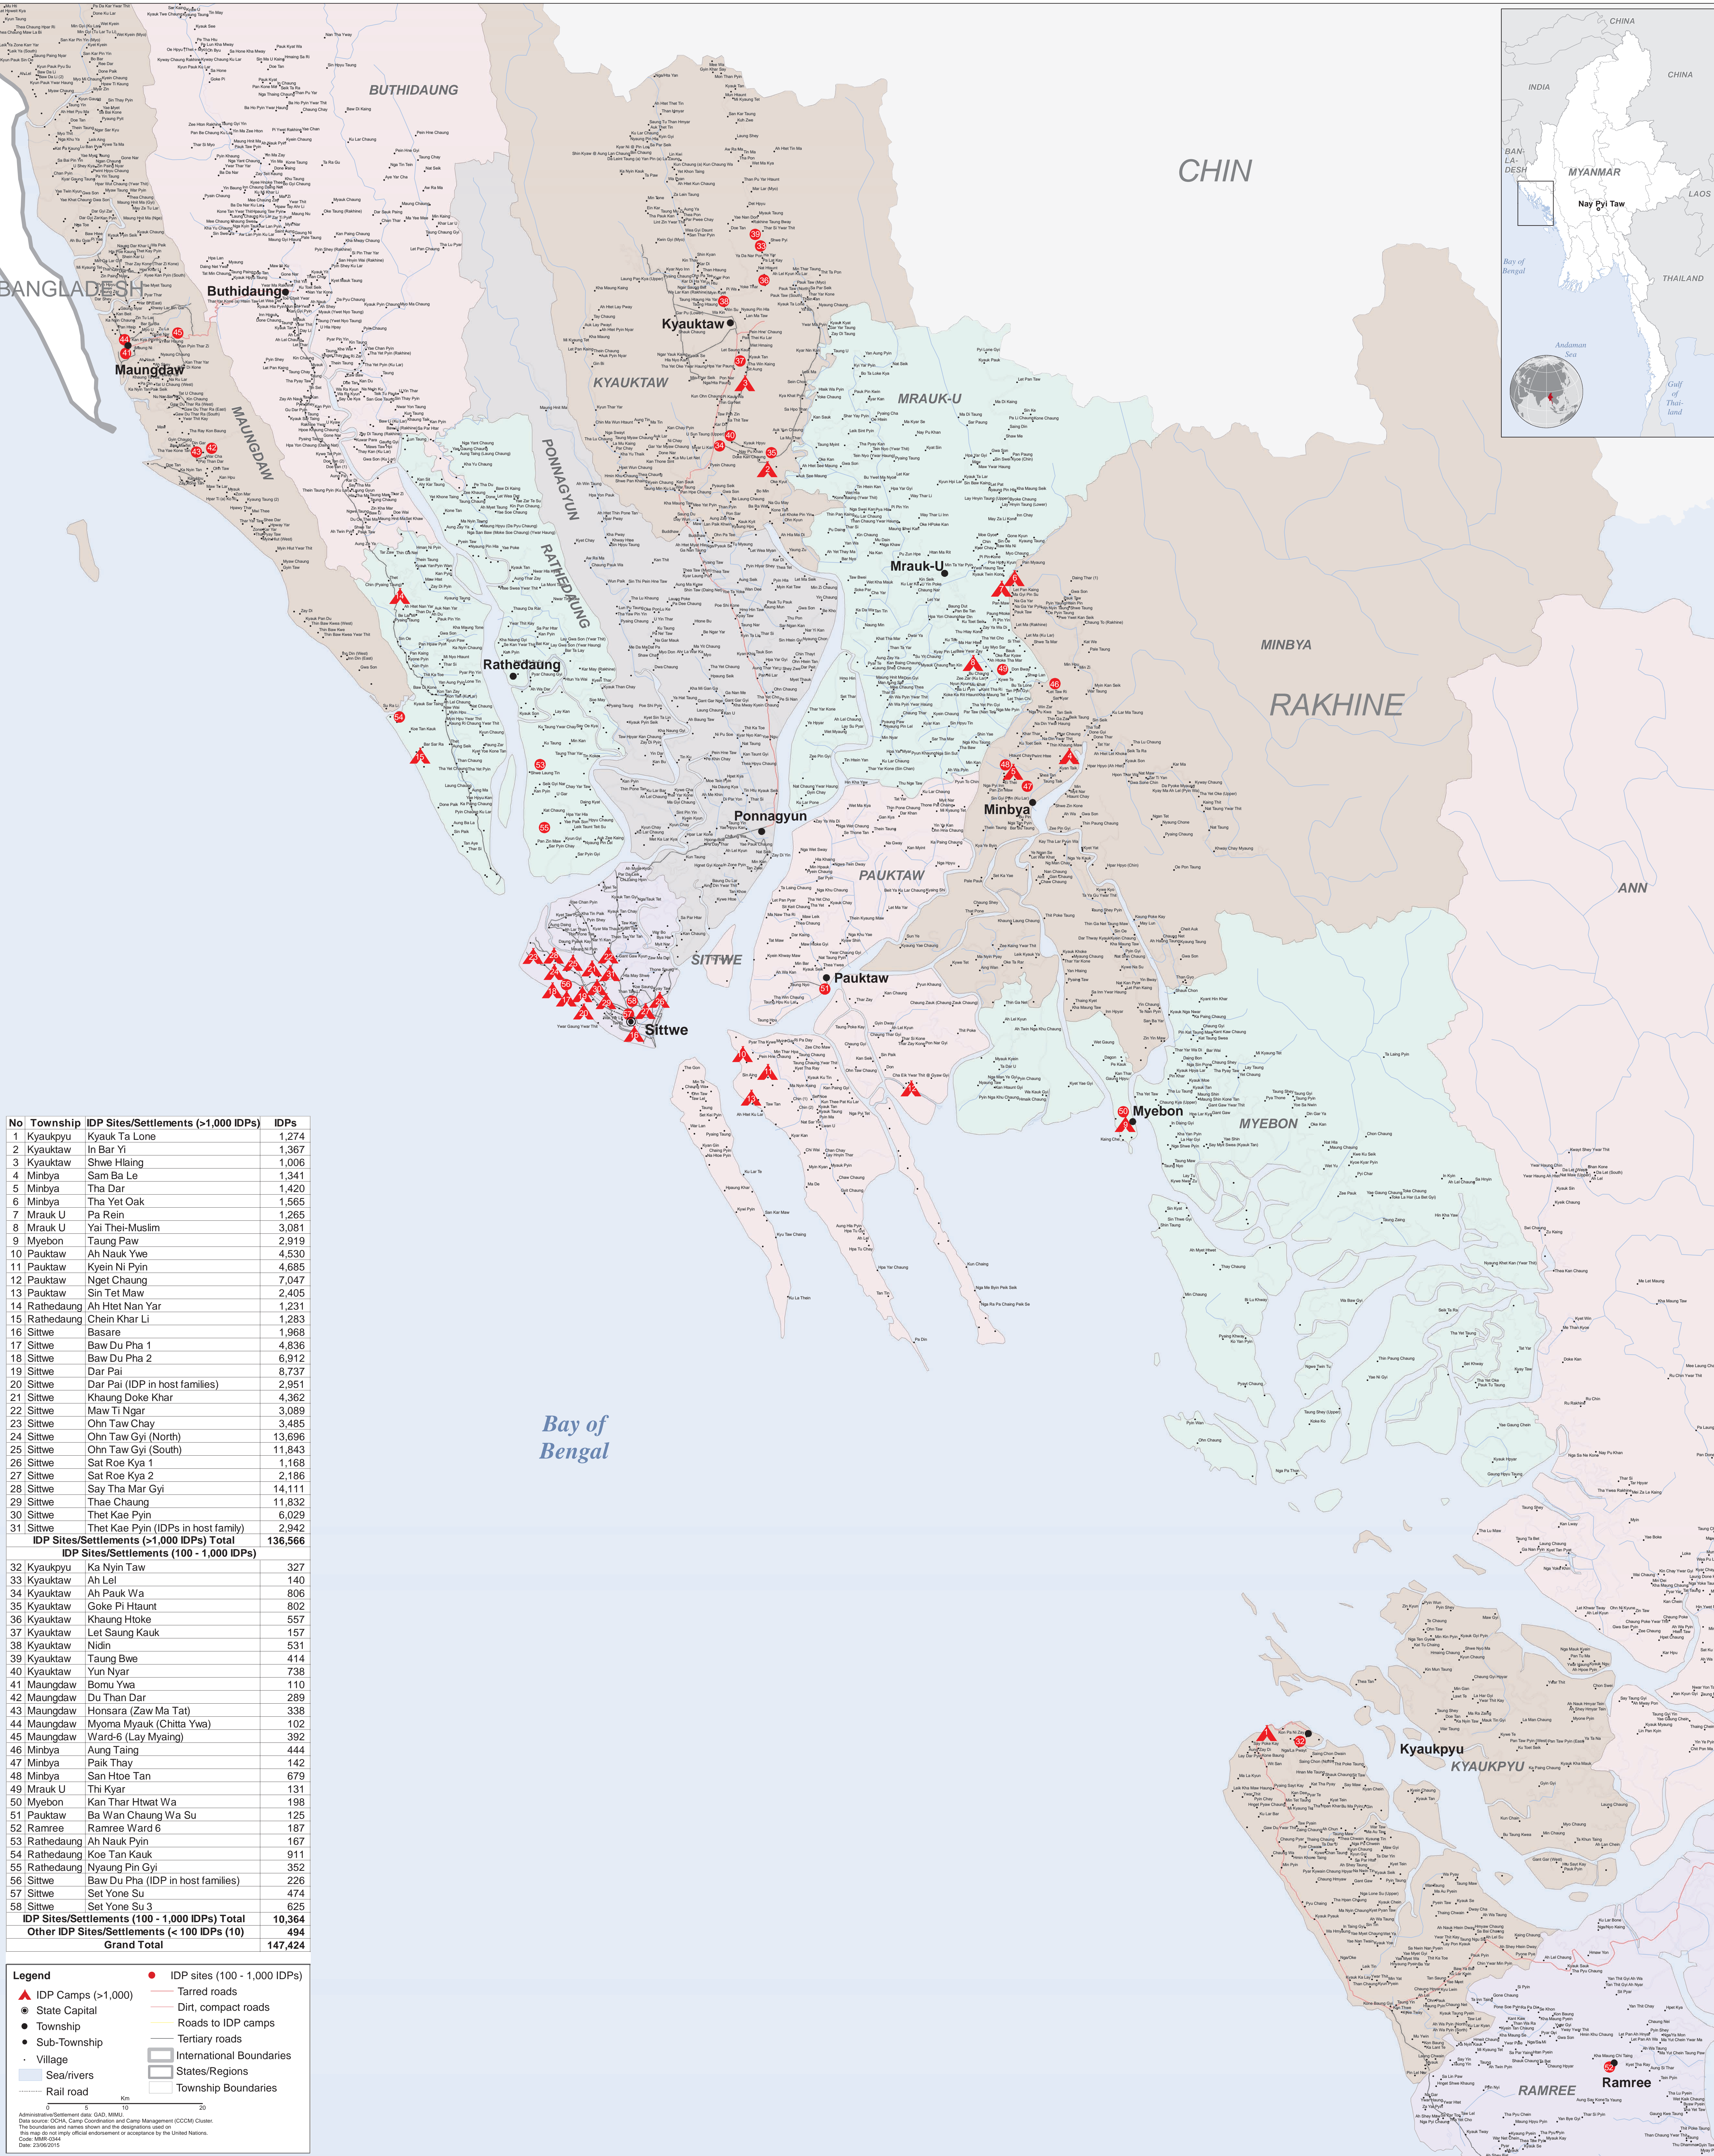

MYANMAR: IDP Sites in Rakhine State (April 2015)

No	Township	IDP Sites/Settlements (>1,000 IDPs)	IDPs
1	Kyaukpyu	Kyauk Ta Lone	1,274
2	Kyauktaw	In Bar Yi	1,367
3	Kyauktaw	Shwe Hlaing	1,006
4	Minbya	Sam Ba Le	1,341
5	Minbya	Tha Dar	1,420
6	Minbya	Tha Yet Oak	1,565
7	Mrauk U	Pa Rein	1,265
8	Mrauk U	Yai Thei-Muslim	3,081
9	Myebon	Taung Paw	2,919
10	Paktaw	Ah Nauk Ywe	4,530
11	Paktaw	Kyein Ni Pyin	4,685
12	Paktaw	Nget Chaung	7,047
13	Paktaw	Sin Tet Maw	2,405
14	Rathedaung	Ah Htet Nan Yar	1,231
15	Rathedaung	Chein Khar Li	1,283
16	Sittwe	Basare	1,968
17	Sittwe	Baw Du Pha 1	4,836
18	Sittwe	Baw Du Pha 2	6,912
19	Sittwe	Dar Pai	8,737
20	Sittwe	Dar Pai (IDP in host families)	2,951
21	Sittwe	Khaung Doke Khar	4,362
22	Sittwe	Maw Ti Ngar	3,089
23	Sittwe	Ohn Taw Chay	3,485
24	Sittwe	Ohn Taw Gyi (North)	13,696
25	Sittwe	Ohn Taw Gyi (South)	11,843
26	Sittwe	Sat Roe Kya 1	1,168
27	Sittwe	Sat Roe Kya 2	2,186
28	Sittwe	Say Tha Mar Gyi	14,111
29	Sittwe	Thae Chaung	11,832
30	Sittwe	Thet Kae Pyin	6,029
31	Sittwe	Thet Kae Pyin (IDPs in host family)	2,942
IDP Sites/Settlements (>1,000 IDPs) Total			136,566
IDP Sites/Settlements (100 - 1,000 IDPs)			
32	Kyaukpyu	Ka Nyin Taw	327
33	Kyauktaw	Ah Lel	140
34	Kyauktaw	Ah Pauk Wa	806
35	Kyauktaw	Goke Pi Htaunt	802
36	Kyauktaw	Khaung Htoke	557
37	Kyauktaw	Let Saung Kauk	157
38	Kyauktaw	Nidin	531
39	Kyauktaw	Taung Bwe	414
40	Kyauktaw	Yun Nyar	738
41	Maungdaw	Bomu Ywa	110
42	Maungdaw	Du Than Dar	289
43	Maungdaw	Honsara (Zaw Ma Tat)	338
44	Maungdaw	Myoma Myauk (Chitta Ywa)	102
45	Maungdaw	Ward-6 (Lay Myaing)	392
46	Minbya	Aung Taing	444
47	Minbya	Paik Thay	142
48	Minbya	San Htoe Tan	679
49	Mrauk U	Thi Kyar	131
50	Myebon	Kan Thar Htwat Wa	198
51	Paktaw	Ba Wan Chaung Wa Su	125
52	Ramree	Ramree Ward 6	187
53	Rathedaung	Ah Nauk Pyin	167
54	Rathedaung	Koe Tan Kauk	911
55	Rathedaung	Nyaung Pin Gyi	352
56	Sittwe	Baw Du Pha (IDP in host families)	226
57	Sittwe	Set Yone Su	474
58	Sittwe	Set Yone Su 3	625
IDP Sites/Settlements (100 - 1,000 IDPs) Total			10,364
Other IDP Sites/Settlements (< 100 IDPs) (10)			494
Grand Total			147,424

Legend

- IDP sites (100 - 1,000 IDPs)
- ▲ IDP Camps (>1,000)
- State Capital
- Township
- Sub-Township
- Village
- Rail road
- Tarrred roads
- Dirt, compact roads
- Roads to IDP camps
- Tertiary roads
- International Boundaries
- States/Regions
- Township Boundaries

Administrative boundaries based on CAD, MIMS. Data source: OCHA, Camp Coordination and Camp Management (CCCM) Cluster. The boundaries and names shown and the designations used on this map do not imply official endorsement or acceptance by the United Nations. Date: 23/06/2015.