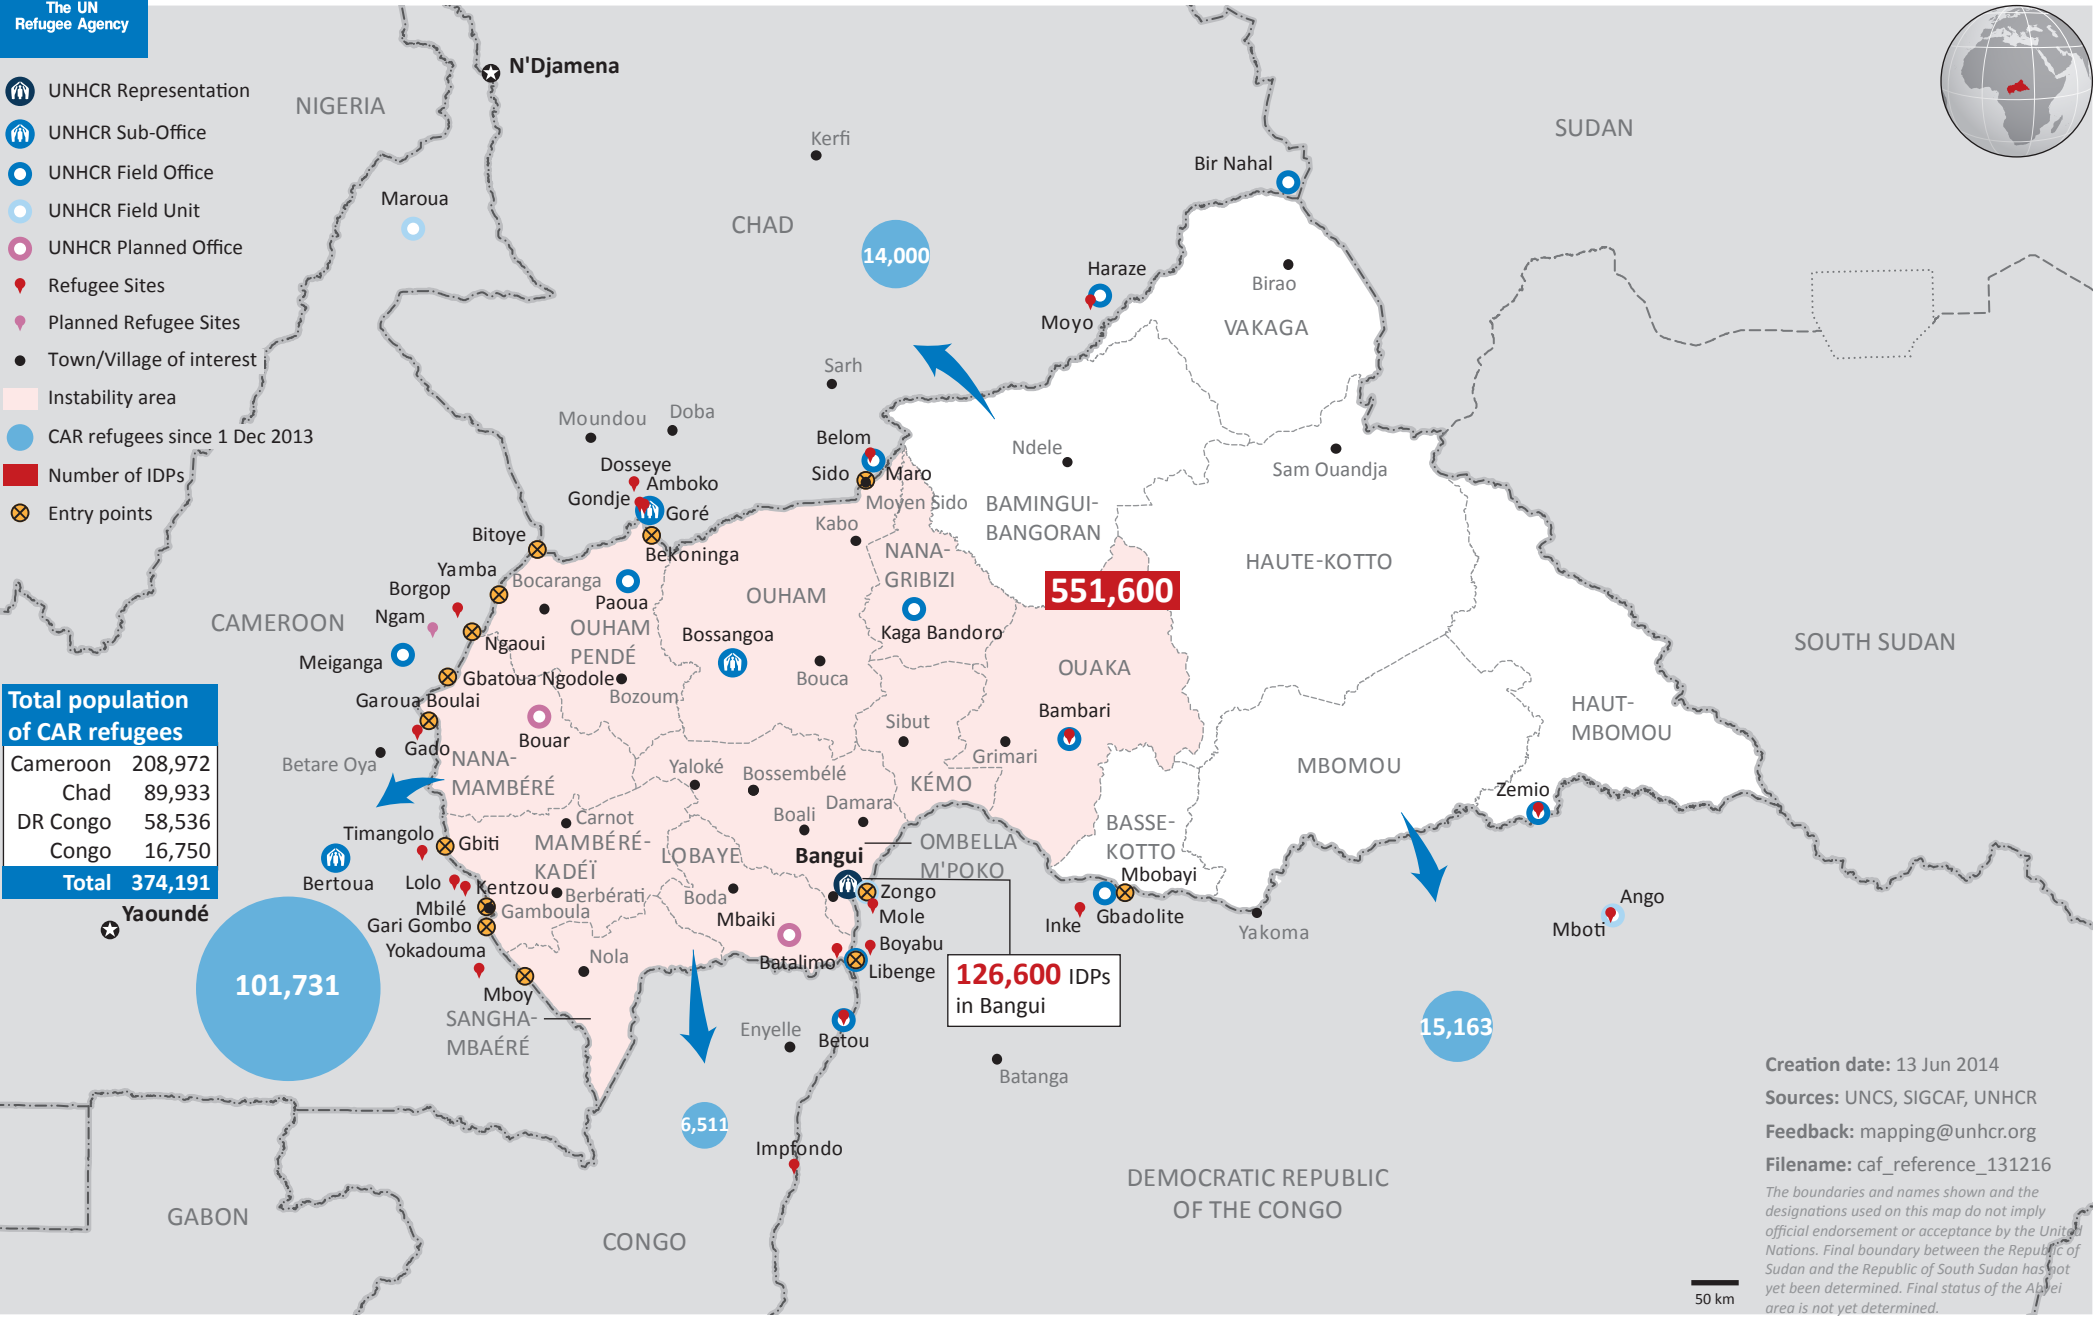

# Central African Republic Emergency Situation

as of 13 June 2014

UNHCR Regional Bureau for Africa

- UNHCR Representation
- UNHCR Sub-Office
- UNHCR Field Office
- UNHCR Field Unit
- UNHCR Planned Office
- Refugee Sites
- Planned Refugee Sites
- Town/Village of interest
- Instability area
- CAR refugees since 1 Dec 2013
- Number of IDPs
- Entry points

Total population of CAR refugees	
Cameroon	208,972
Chad	89,933
DR Congo	58,536
Congo	16,750
<b>Total</b>	<b>374,191</b>

Creation date: 13 Jun 2014  
 Sources: UNCS, SIGCAF, UNHCR  
 Feedback: [mapping@unhcr.org](mailto:mapping@unhcr.org)  
 Filename: caf\_reference\_131216  
 The boundaries and names shown and the designations used on this map do not imply official endorsement or acceptance by the United Nations. Final boundary between the Republic of Sudan and the Republic of South Sudan has not yet been determined. Final status of the Abyei area is not yet determined.