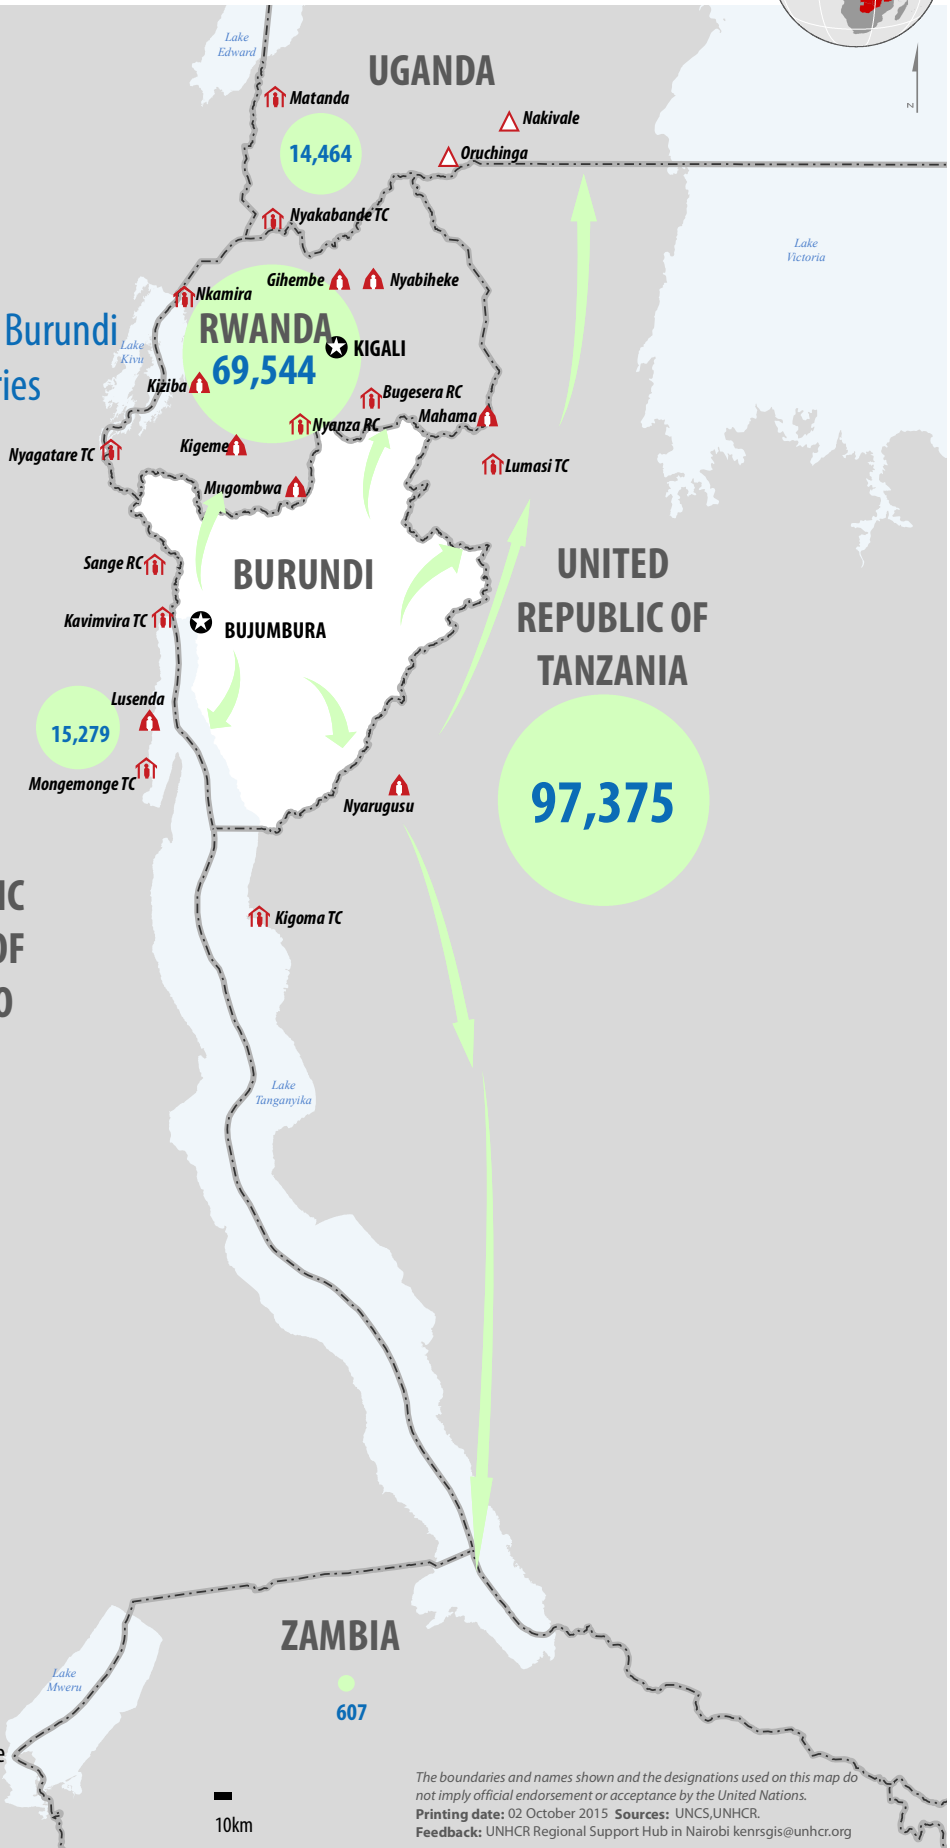

**197,269**

newly arrived refugees from Burundi  
in neighbouring countries

**LEGEND**

-  Capital city
-  Refugee camp
-  Refugee settlement
-  Refugee reception centre/ transit centre
-  New arrivals from Burundi
-  International boundary

10km