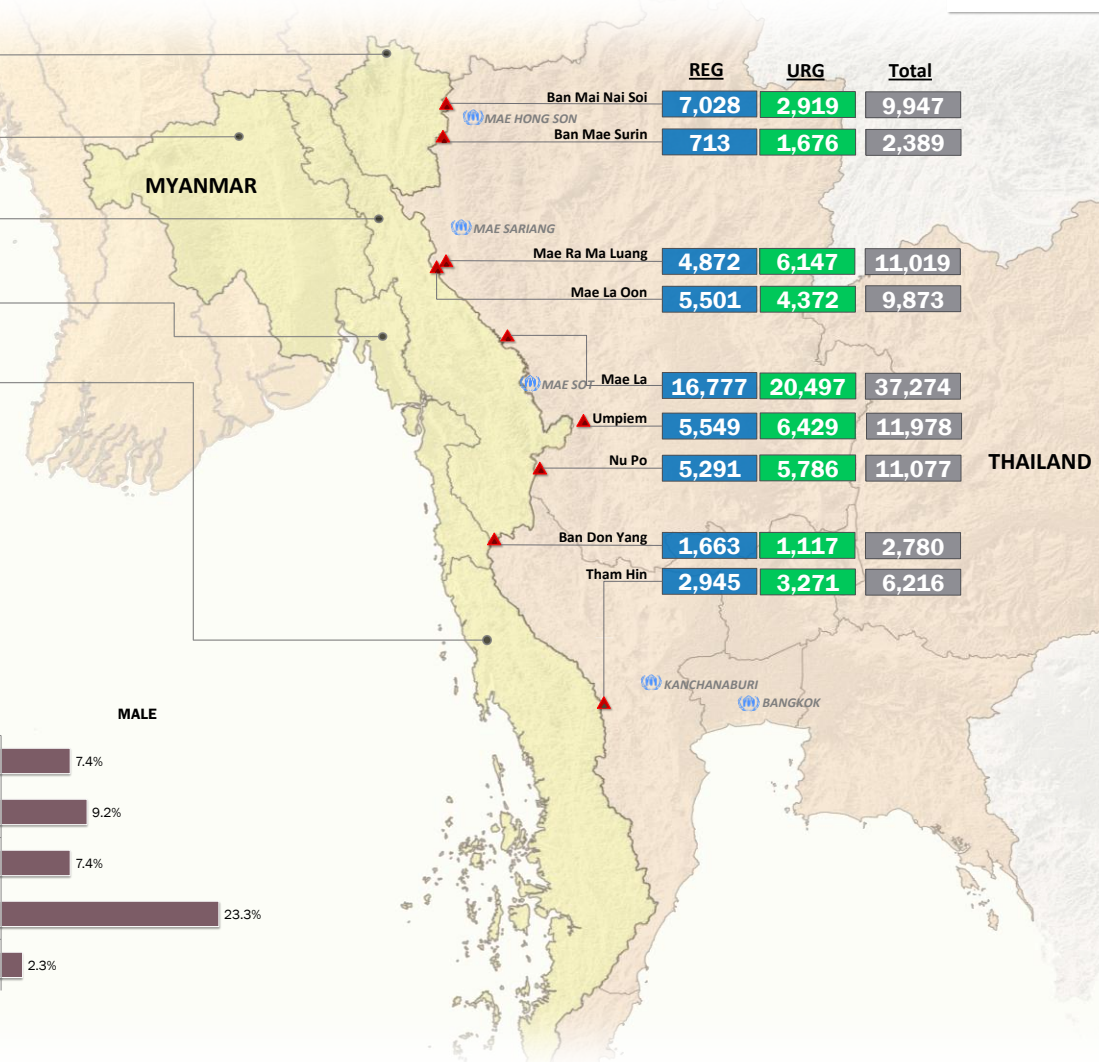

Main States/Regions of Origin

Based on registered refugee population

Total Verified Refugee Population*

102,553

* Verification Exercise conducted from Jan-Apr 2015 and subsequent data changes to-date

Registered population 50,339

Unregistered population 52,214

Age and Gender

Legend

- ▲ Temporary Shelter
- 🏠 UNHCR Office

Religion

Ethnicity