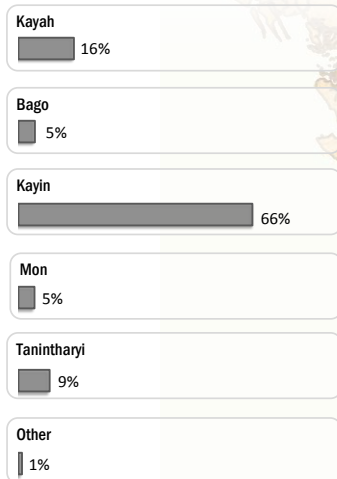

Main States/Regions of Origin

Based on registered refugee population

Total Verified Refugee Population*

102,553

* Verification Exercise conducted from Jan-Apr 2015 and subsequent data changes to-date

Registered population 50,339

Unregistered population 52,214

Age and Gender

Legend

- ▲ Temporary Shelter
- 🏠 UNHCR Office

Religion

Ethnicity