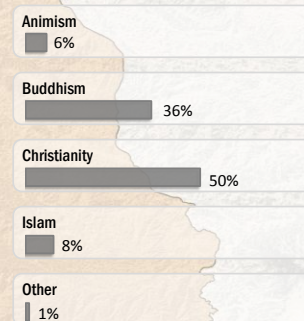

Unregistered population 52,214

Age and Gender

Legend

- ▲ Temporary Shelter
- 🏠 UNHCR Office

Religion

Ethnicity