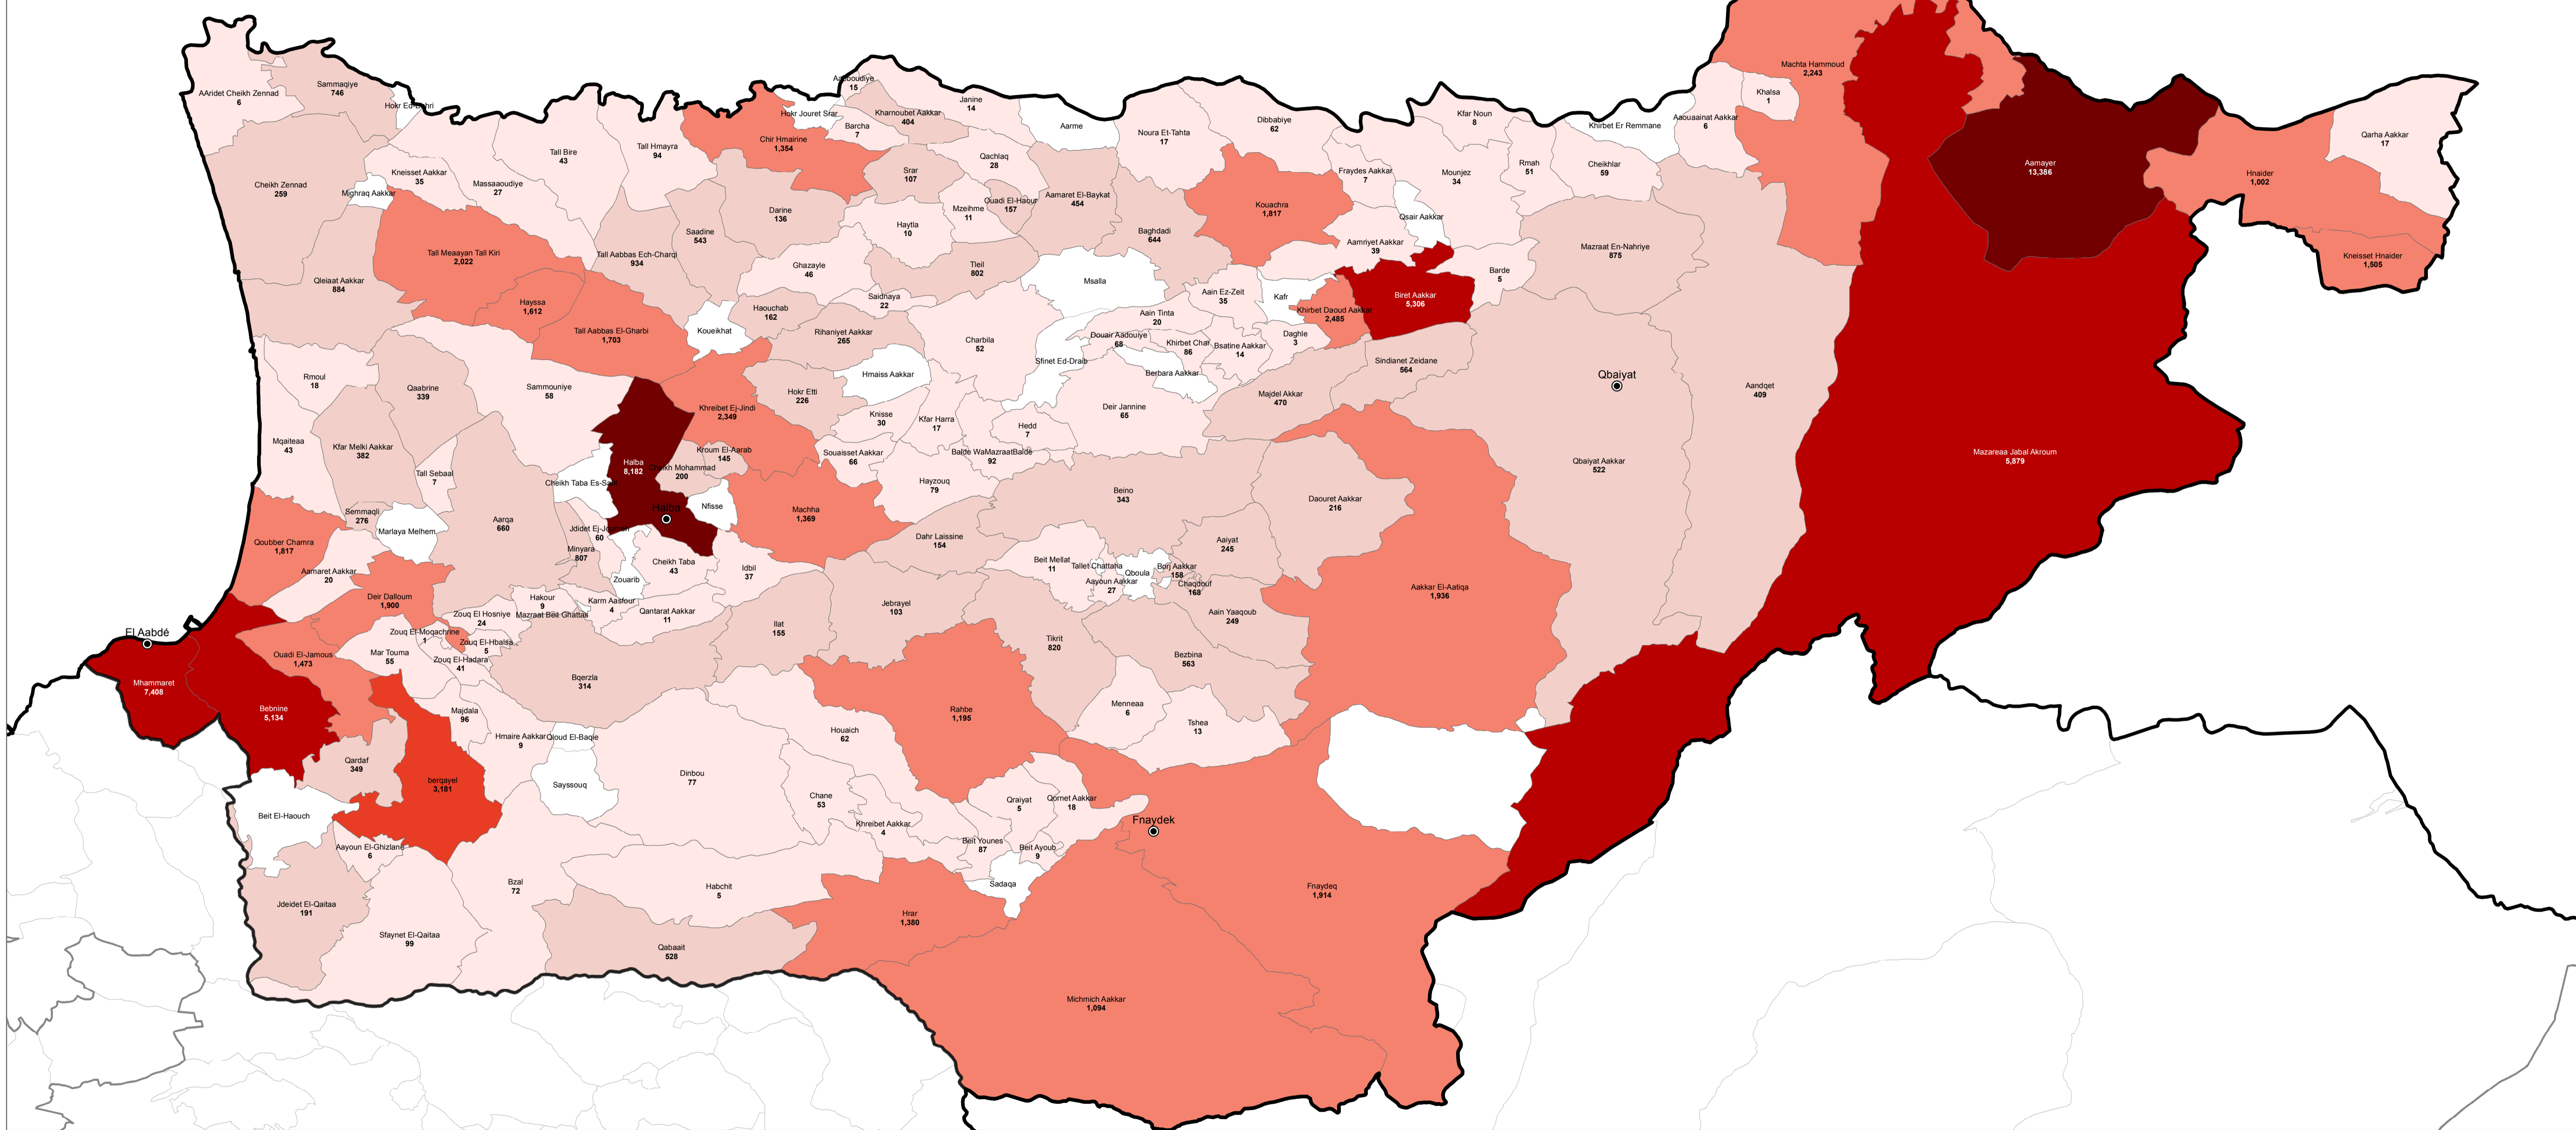

SYRIA REFUGEE RESPONSE

LEBANON, Akkar Governorate

Distribution of the Registered Syrian Refugees at the Cadastral Level

As of 31 March 2016

AKKAR

Total No. of Household Registered 24,905
Total No. of Individuals Registered 99,678

Notes

This map has been produced by UNHCR based on maps and material provided by the Government of Lebanon for UNHCR operational purposes. It does not constitute an official United Nations map. The designations employed and the presentation of material on this map do not imply the expression of any opinion whatsoever on the part of the Secretariat of the United Nations concerning the legal status of any country, territory, city or area or of its authorities, or concerning the delimitation of its frontiers or boundaries.

Data Sources:
- Lebanese Border, Caza and Cadastral Boundaries: NPMP/PT 2005.
- Geographic Projection WGS 1984

Registered Refugees Figures by UNHCR as of 31 March 2016.
For more information contact Diana El Habr at elhabr@unhcr.org

GIS and Mapping by UNHCR. For Information and updates contact Jad Ghosn: ghosn@unhcr.org
Maroun Sader: sader@unhcr.org

NPMP/PT: National Physical Master Plan for the Lebanese Territory