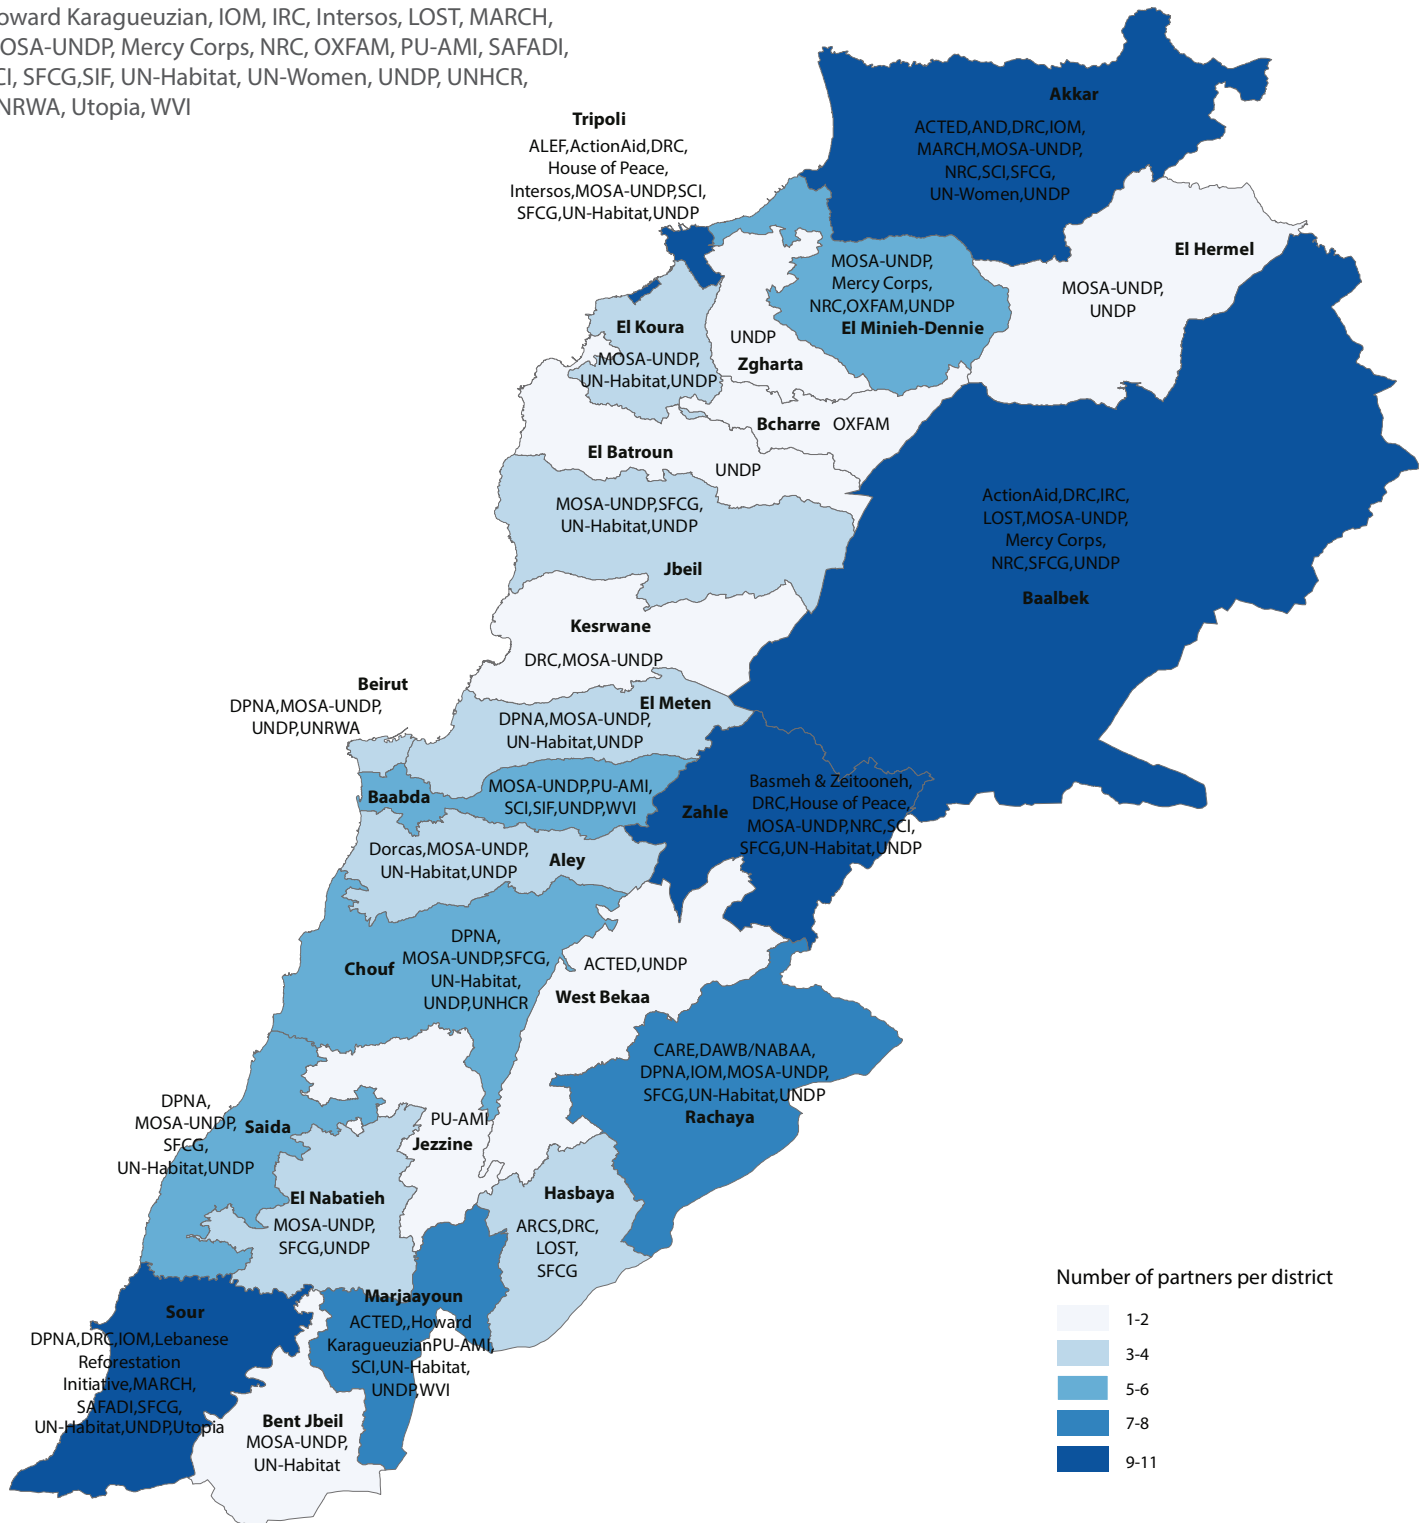

Organizations per district

The achievements described in this dashboard are the collective work of the following 34 organizations: ACTED, ALEF, AND, ARCS, ActionAid, Basmeh & Zeitooneh, CARE, DAWB/NABAA, DPNA, DRC, Dorcas, House of Peace, Howard Karagueuzian, IOM, IRC, Intersos, LOST, MARCH, MOSA-UNDP, Mercy Corps, NRC, OXFAM, PU-AMI, SAFADI, SCI, SFCG, SIF, UN-Habitat, UN-Women, UNDP, UNHCR, UNRWA, Utopia, WVI

Note: This map has been produced by UNHCR based on maps and material provided by the Government of Lebanon for UNHCR operational purposes. It does not constitute an official United Nations map. The designations employed and the presentation of material on this map do not imply the expression of any opinion whatsoever on the part of the Secretariat of the United Nations concerning the legal status of any country, territory, city or area or of its authorities, or concerning the delimitation of its frontiers or boundaries.