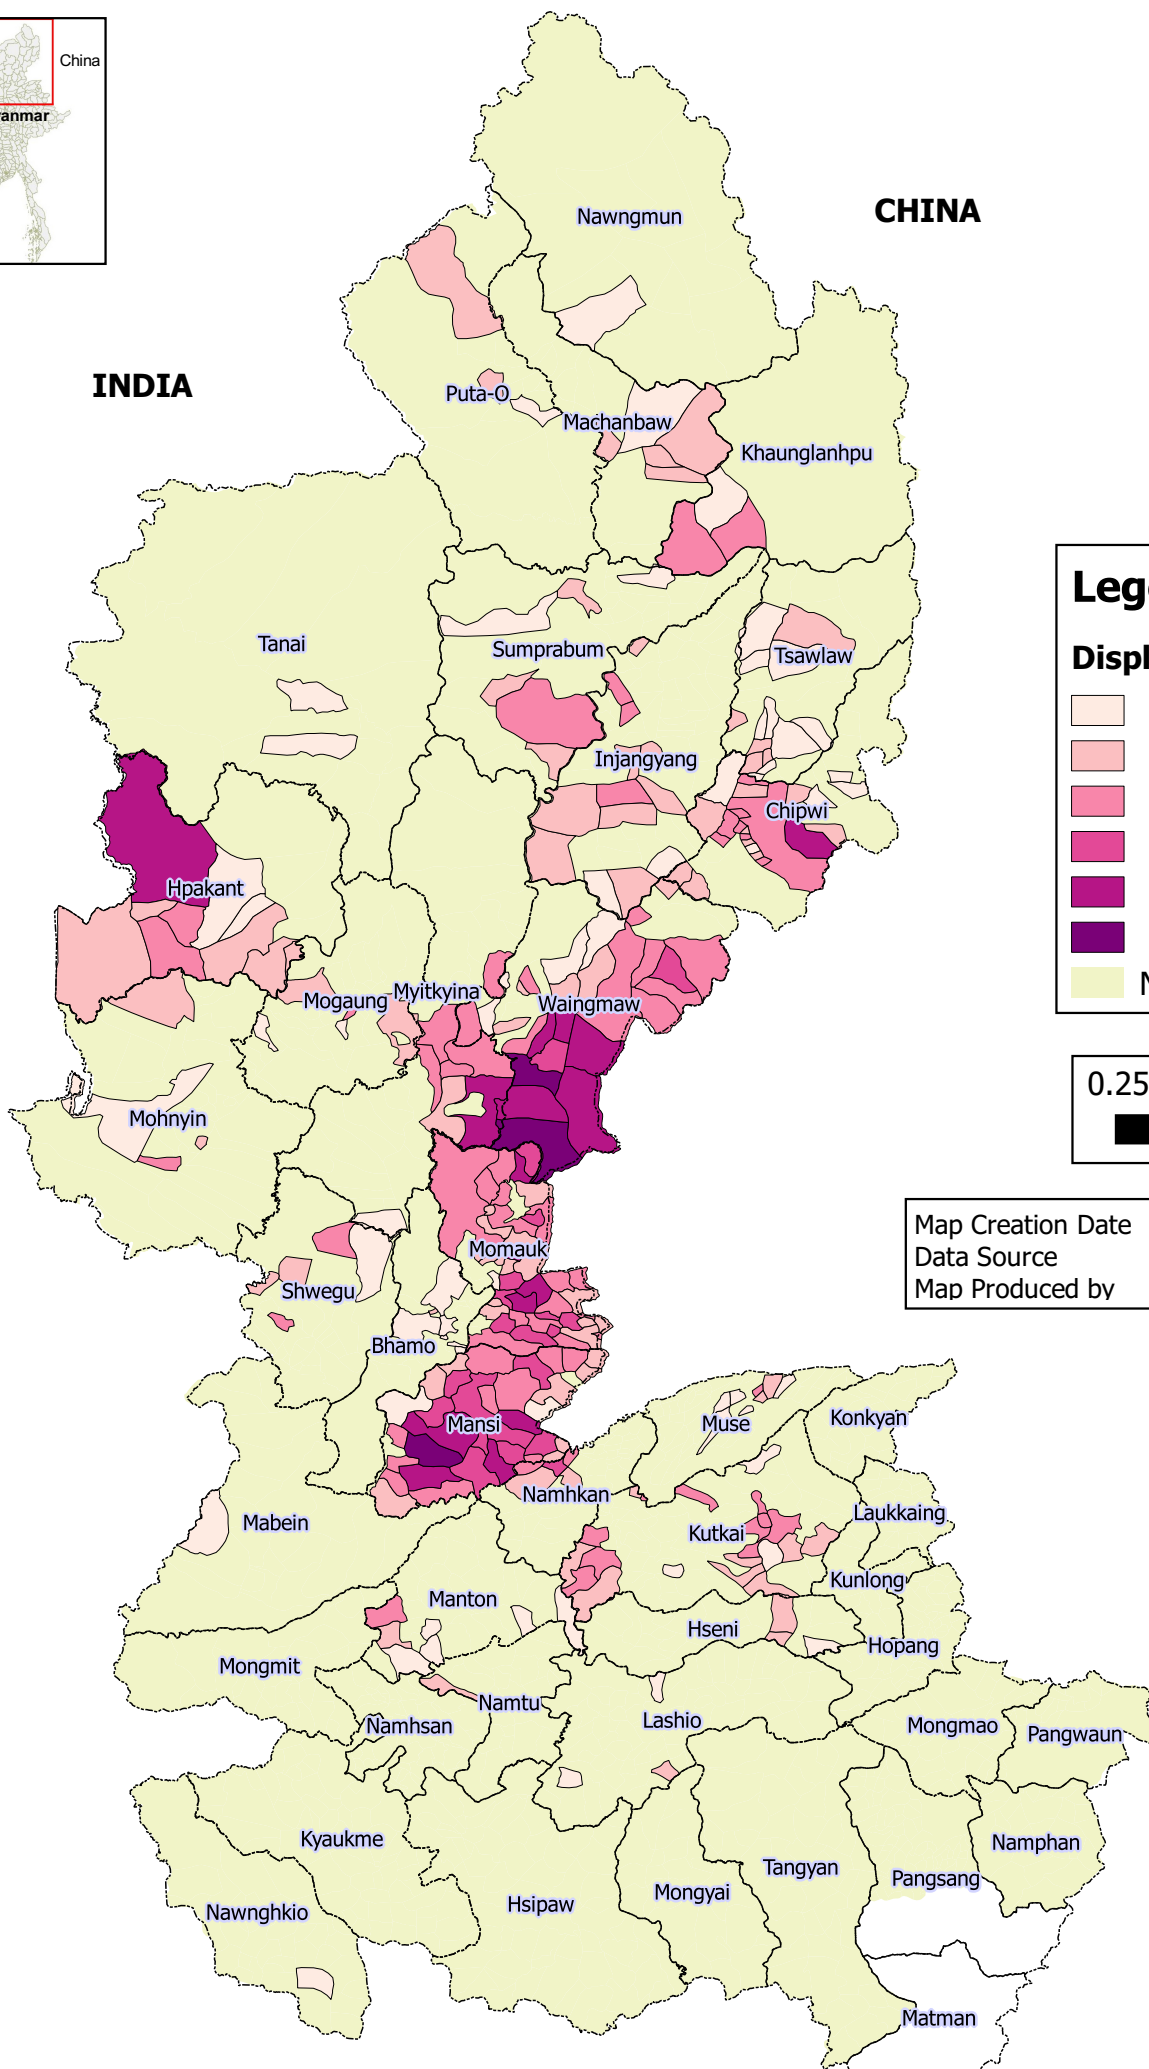

Displaced Population per Village Tract (POO_Camp Profile Round_4), Kachin and Shan (north)

INDIA

CHINA

Legend

Displaced Population

- 0 - 10
- 10 - 100
- 100 - 500
- 500 - 1000
- 1000 - 3000
- 3000 - 7251
- No Displacement

0.25 0 0.25 0.5 m

Map Creation Date : 14_Dec_2015
 Data Source : Camp Profiling Data
 Map Produced by : UNHCR