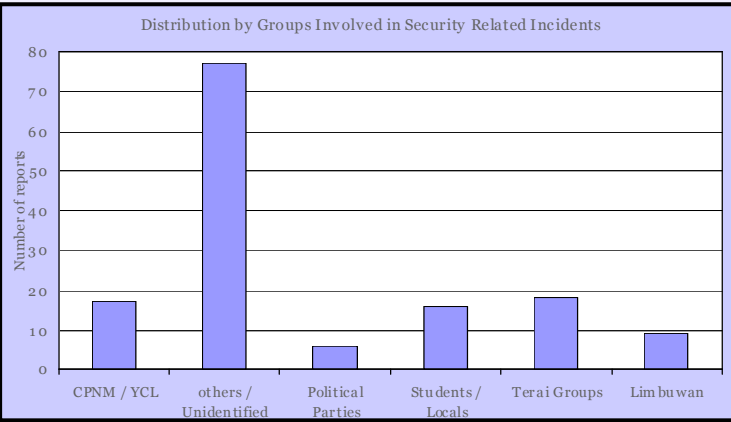

NEPAL: Reports of Security Incidents - 1 to 31 July, 2008

Cadres of YCL shot dead a local of Bijayapur VDC. 07 July

The incidents – indicated by the shading on the map – represents the total number of reports received, and not necessarily the total number of actual incidents.