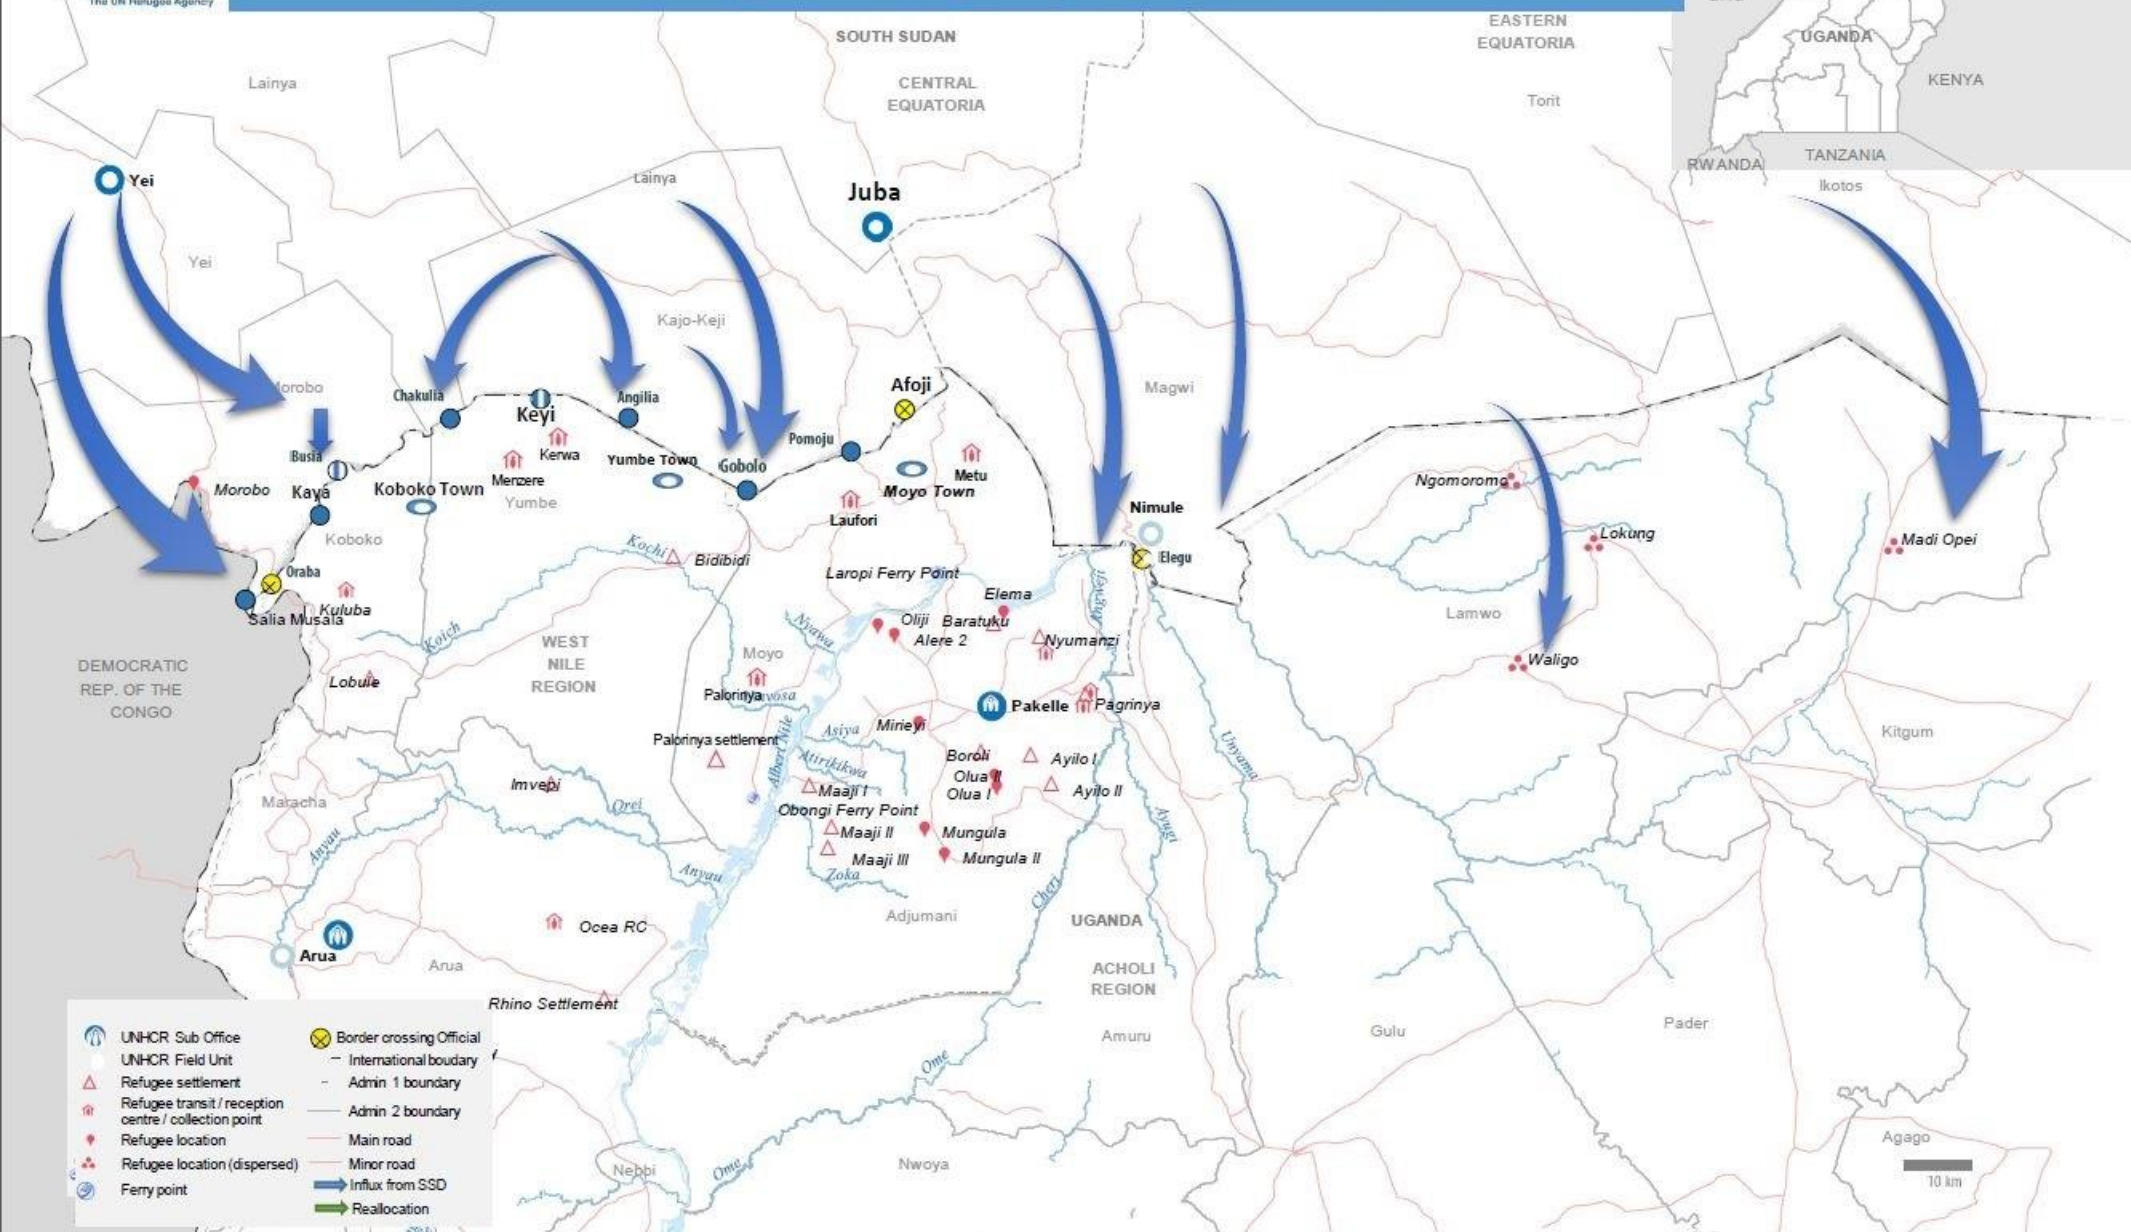

UGANDA

South Sudan Refugee Emergency Response 2016

-  UNHCR Sub Office
-  UNHCR Field Unit
-  Refugee settlement
-  Refugee transit / reception centre / collection point
-  Refugee location
-  Refugee location (dispersed)
-  Ferry point
-  Border crossing Official
-  International boundary
-  Admin 1 boundary
-  Admin 2 boundary
-  Main road
-  Minor road
-  Influx from SSD
-  Reallocation

Note: Arrows are showing the flow direction. The boundaries and names shown and the designations used on this map do not imply official endorsement or acceptance by the United Nations.