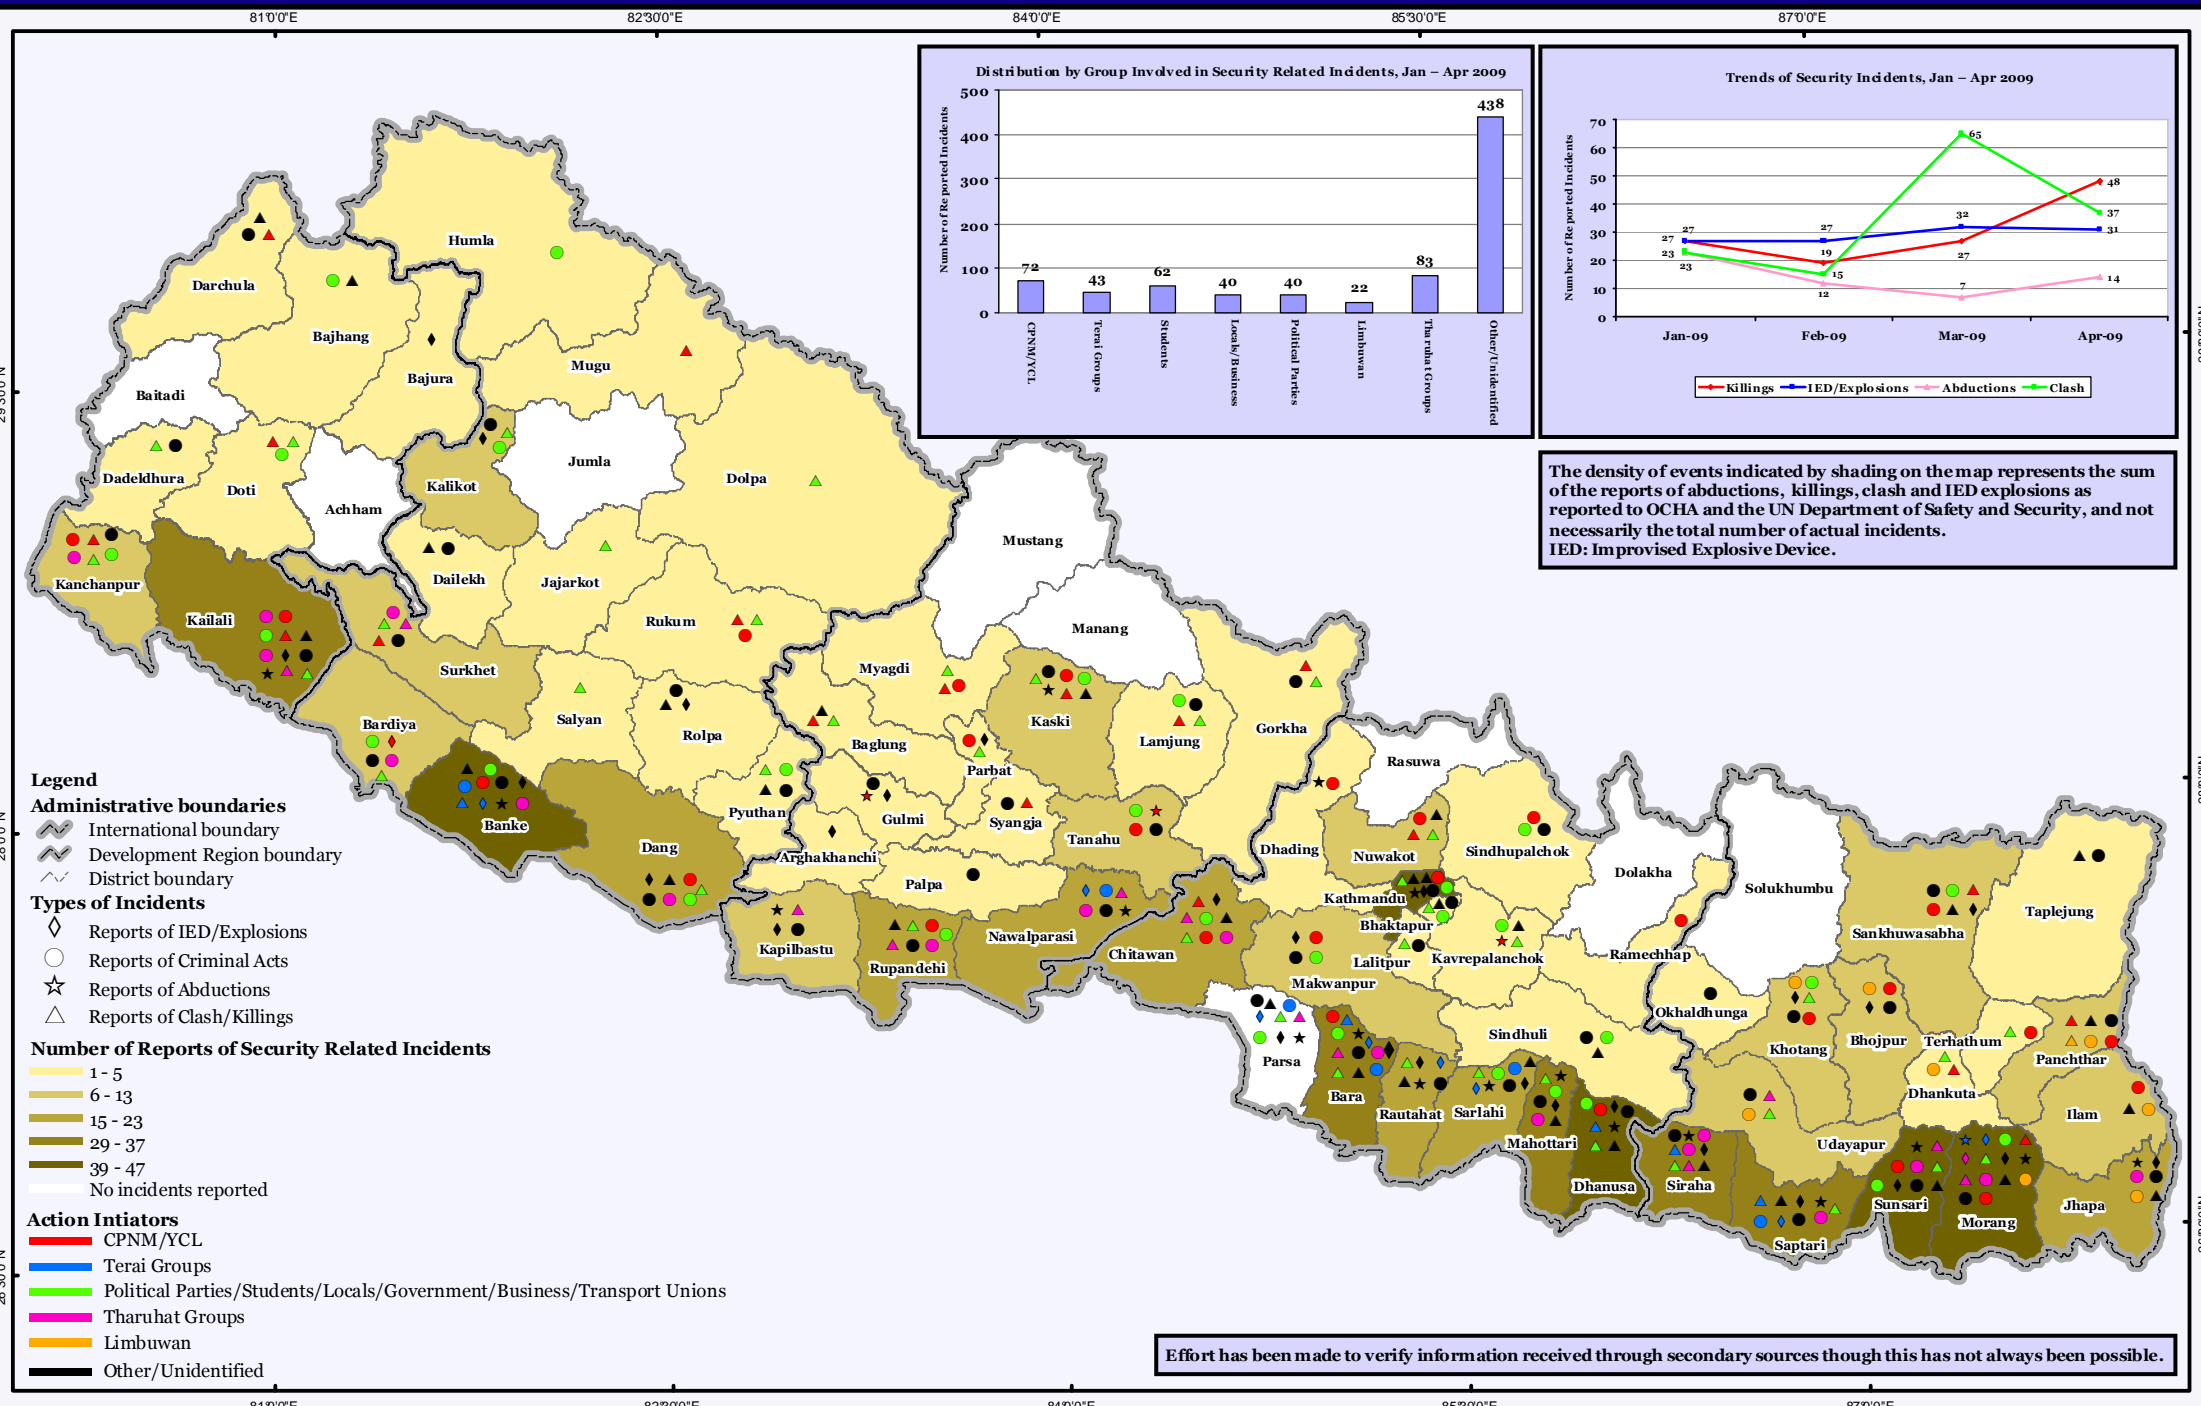

NEPAL: Reports of Security Incidents, Jan - Apr 2009

The density of events indicated by shading on the map represents the sum of the reports of abductions, killings, clash and IED explosions as reported to OCHA and the UN Department of Safety and Security, and not necessarily the total number of actual incidents. IED: Improvised Explosive Device.

Effort has been made to verify information received through secondary sources though this has not always been possible.