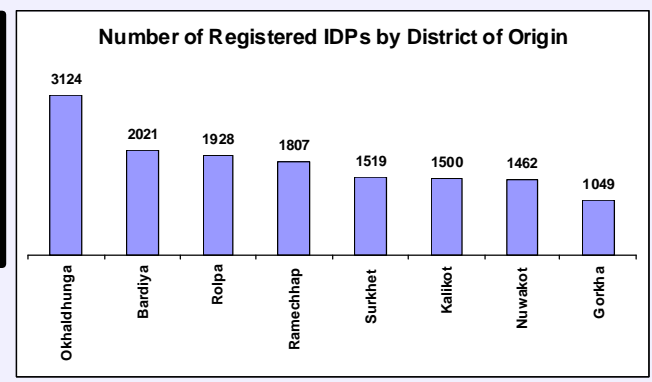

Nepal Peace Trust Fund: Registered IDP by District of Origin - as of June 2008

This map is prepared based on the data received from Ministry of Peace and Reconstruction (MoPR), Nepal Peace Trust Fund, Third Quarterly Progress Report for the period of 15 January – 15 May 2008. The background shading of each district represents total number of registered IDPs by district of origin.

Far Western

Mid Western

Western

Central

Eastern

Legend

Boundaries

- Development Region
- District

Number of Registered IDP by District of Origin

- 1 - 268
- 269 - 535
- 536 - 1049
- 1050 - 3124
- Districts not Covered