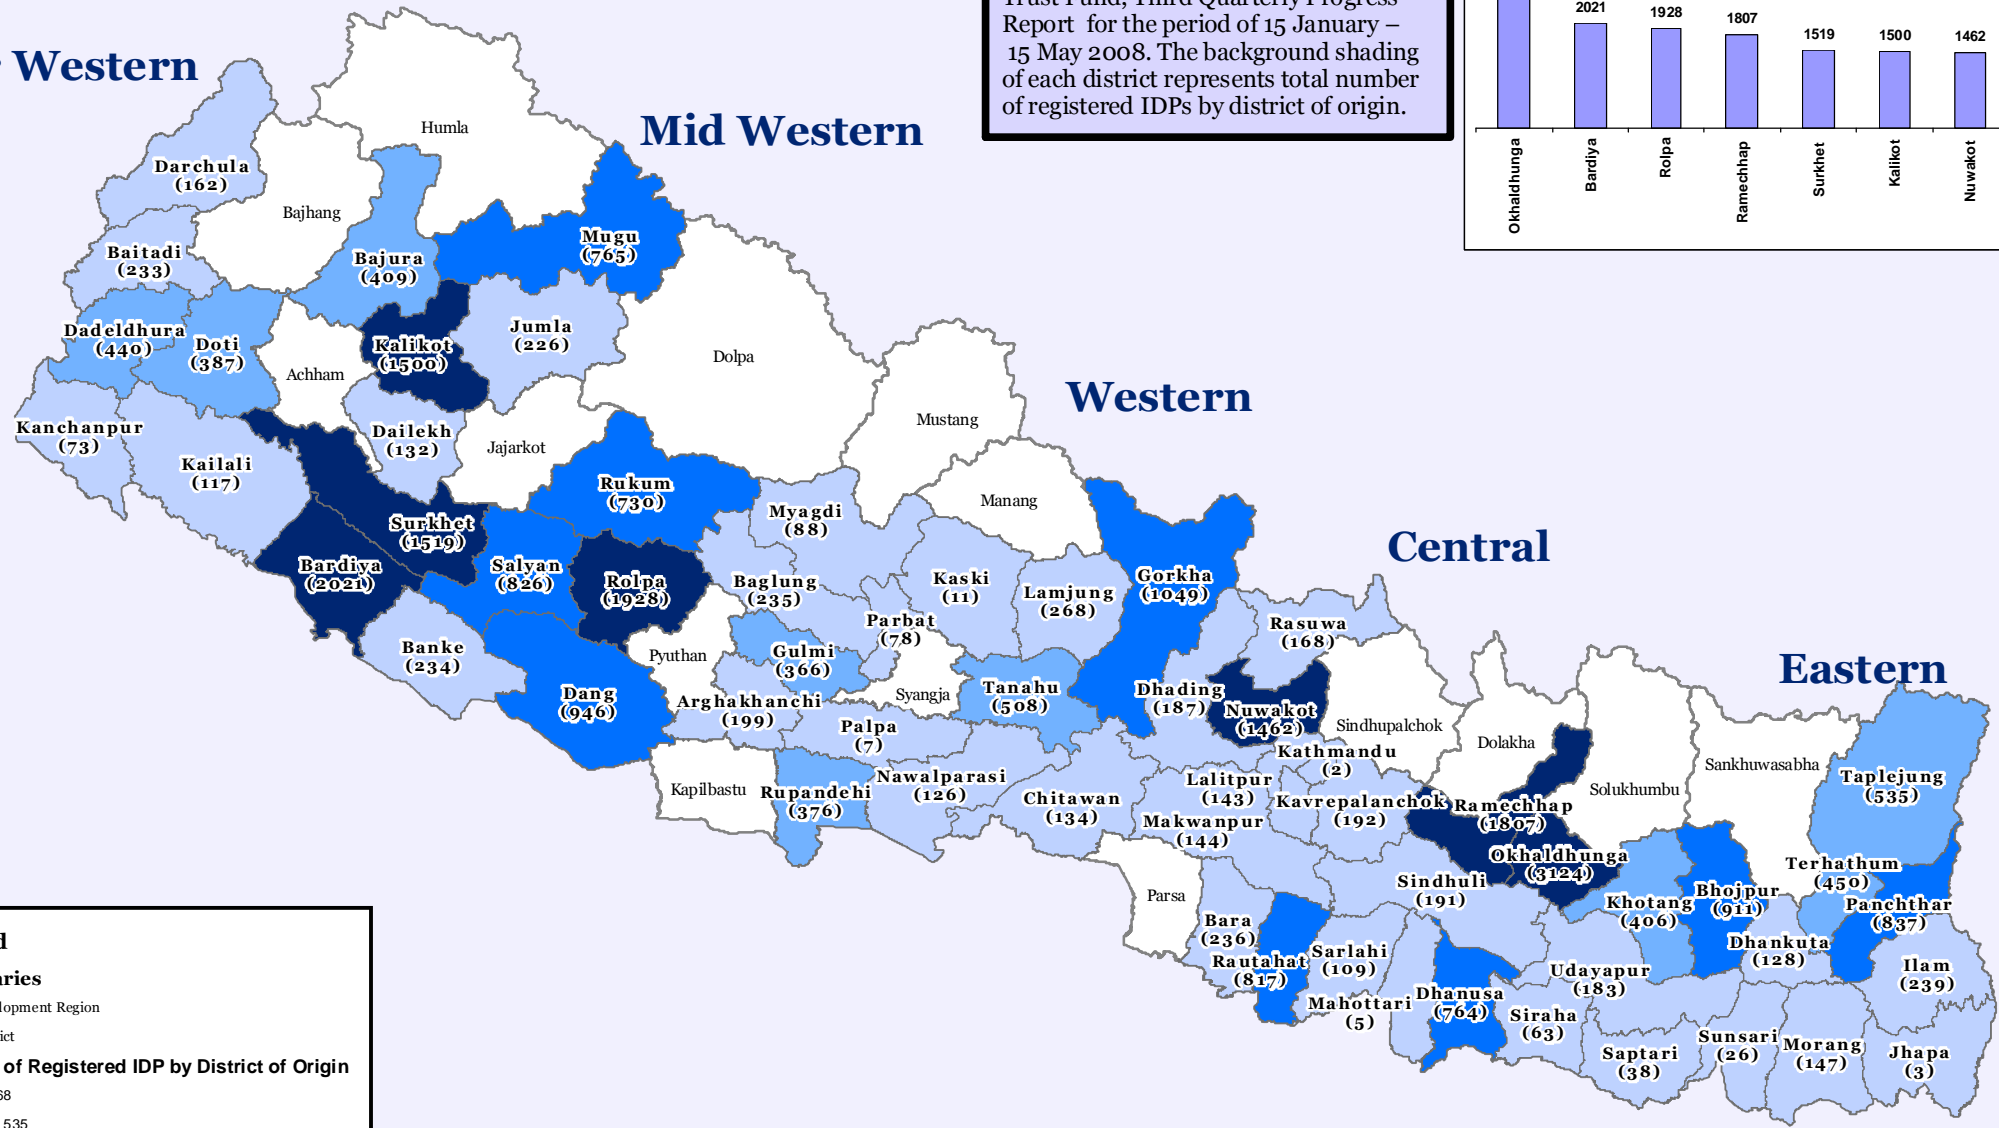

Nepal Peace Trust Fund: Registered IDP by District of Origin - as of June 2008

This map is prepared based on the data received from Ministry of Peace and Reconstruction (MoPR), Nepal Peace Trust Fund, Third Quarterly Progress Report for the period of 15 January – 15 May 2008. The background shading of each district represents total number of registered IDPs by district of origin.

Far Western

Mid Western

Western

Central

Eastern

Legend

Boundaries

- Development Region
- District

Number of Registered IDP by District of Origin

- 1 - 268
- 269 - 535
- 536 - 1049
- 1050 - 3124
- Districts not Covered