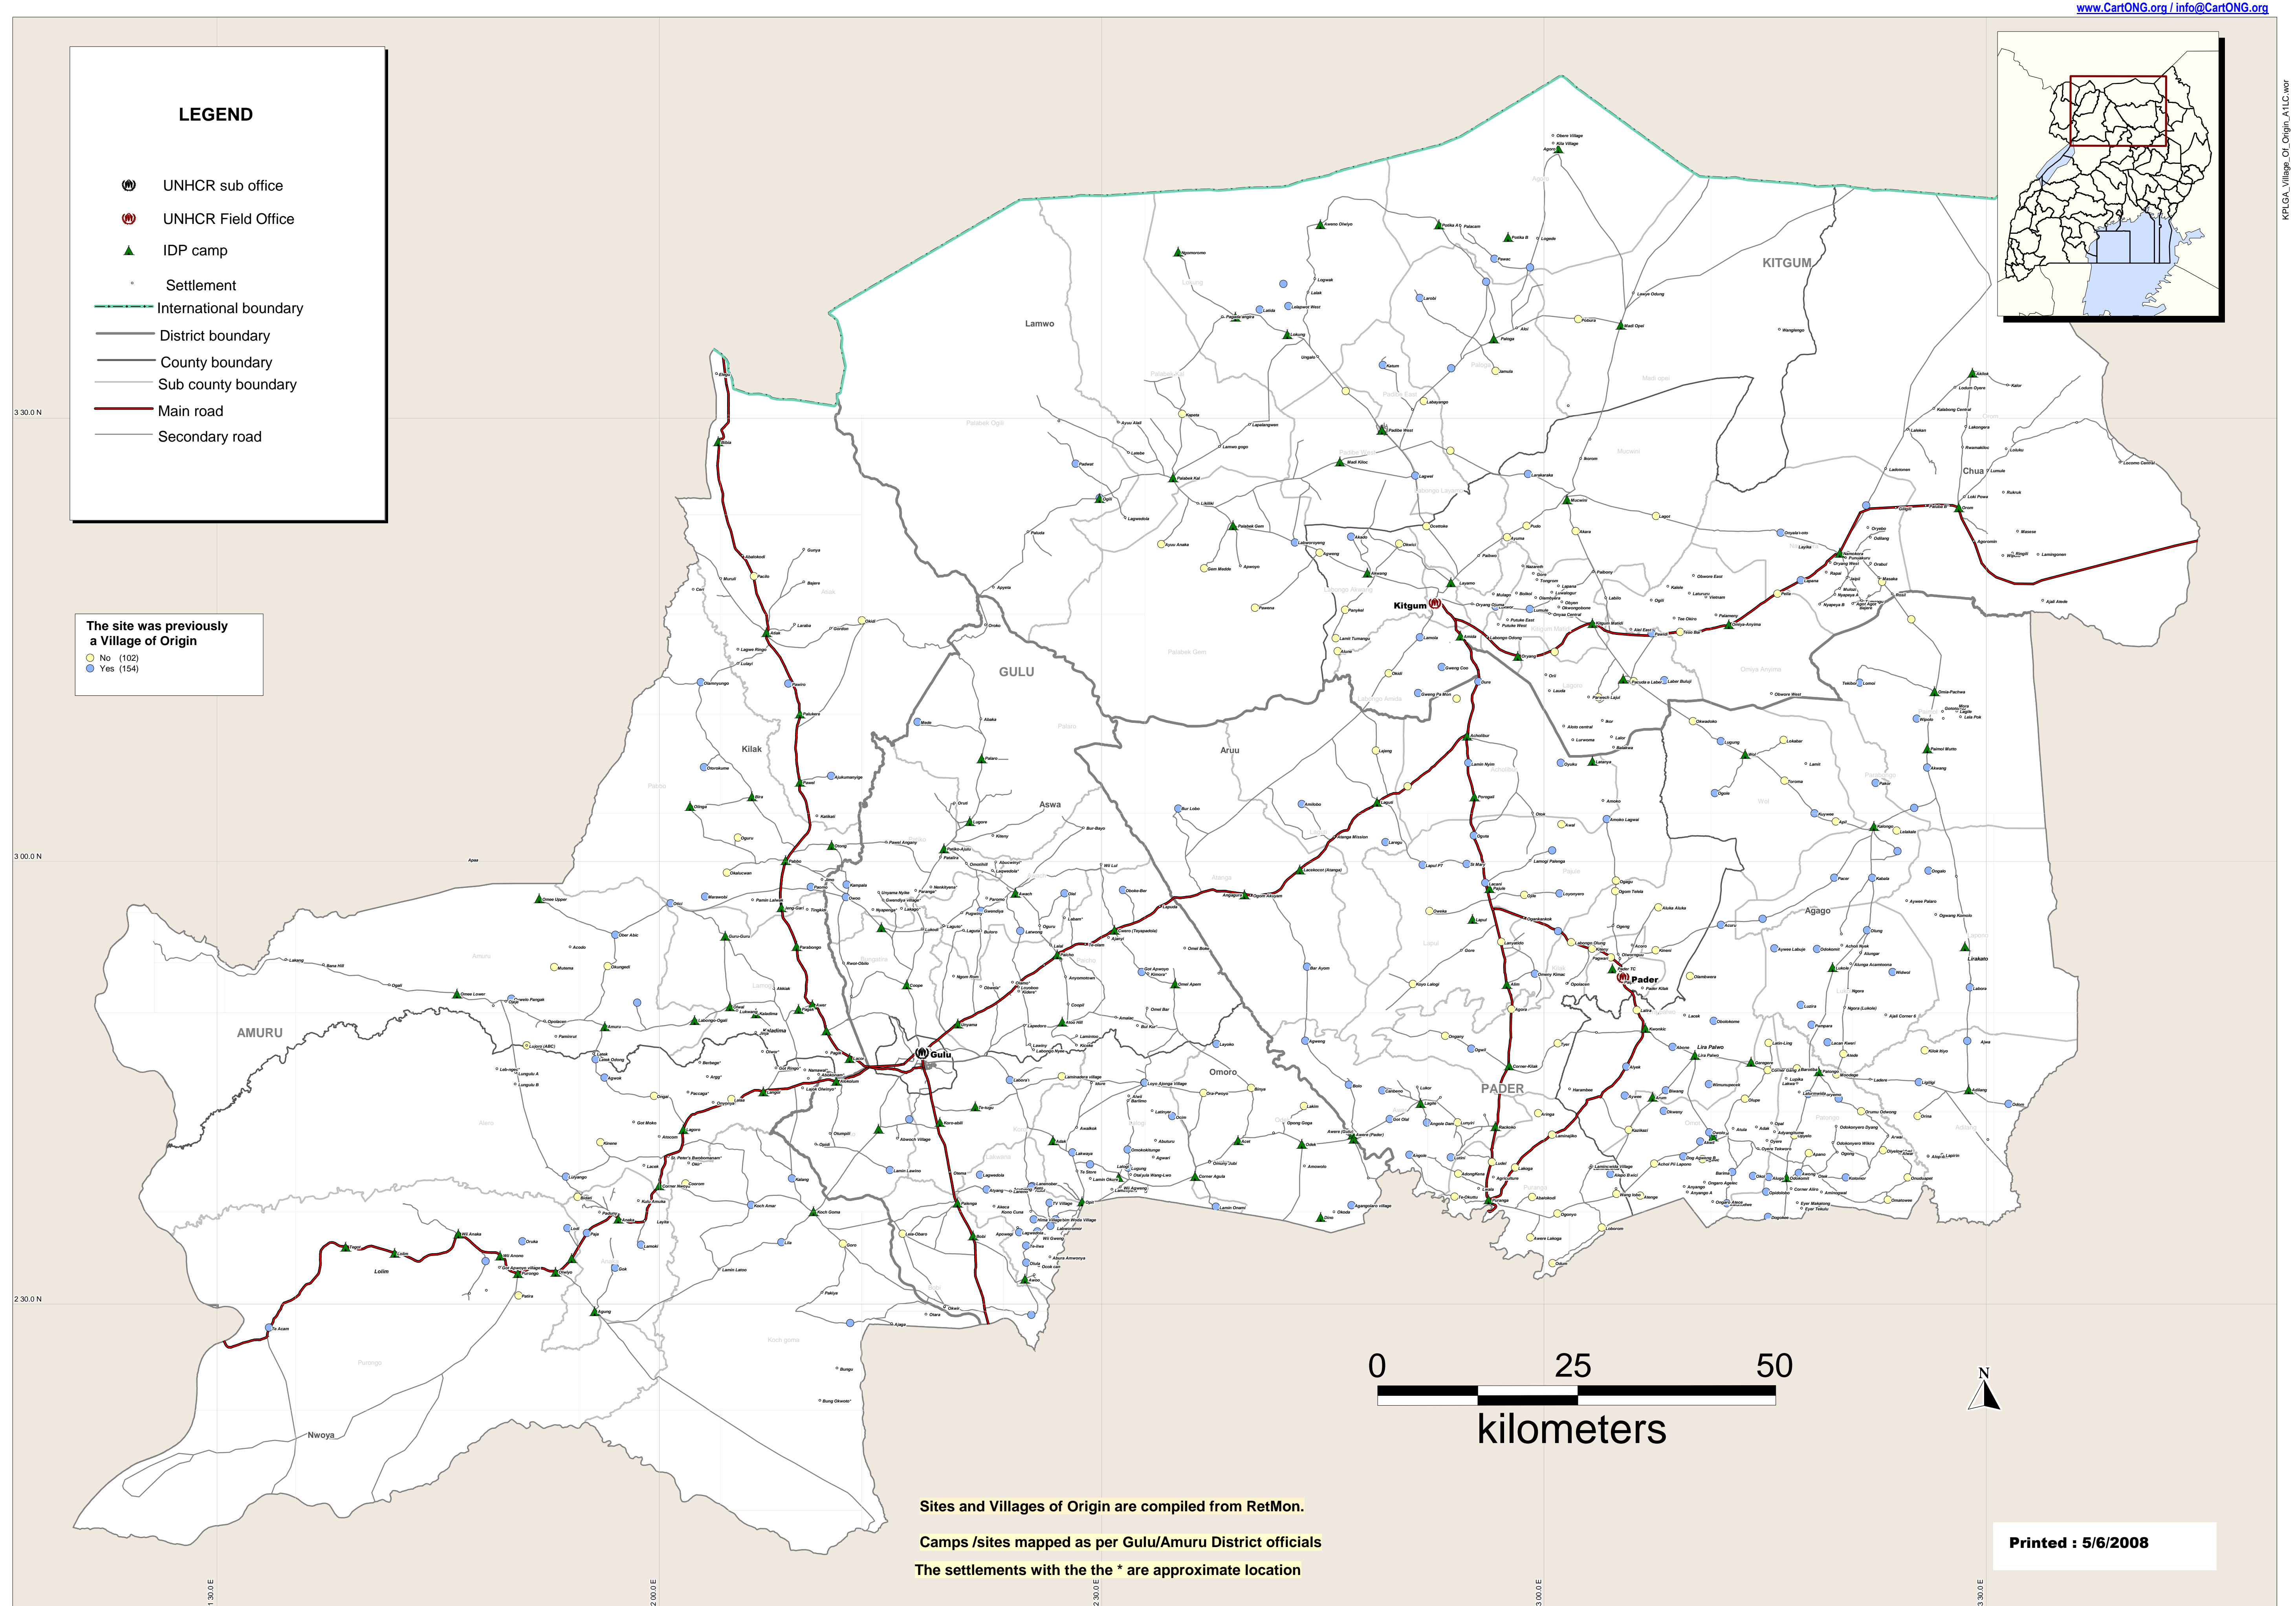

LEGEND

- UNHCR sub office
- UNHCR Field Office
- IDP camp
- Settlement
- International boundary
- District boundary
- County boundary
- Sub county boundary
- Main road
- Secondary road

The site was previously a Village of Origin

- No (102)
- Yes (154)

Sites and Villages of Origin are compiled from RetMon.
Camps /sites mapped as per Gulu/Amuru District officials
The settlements with the * are approximate location

Printed : 5/6/2008