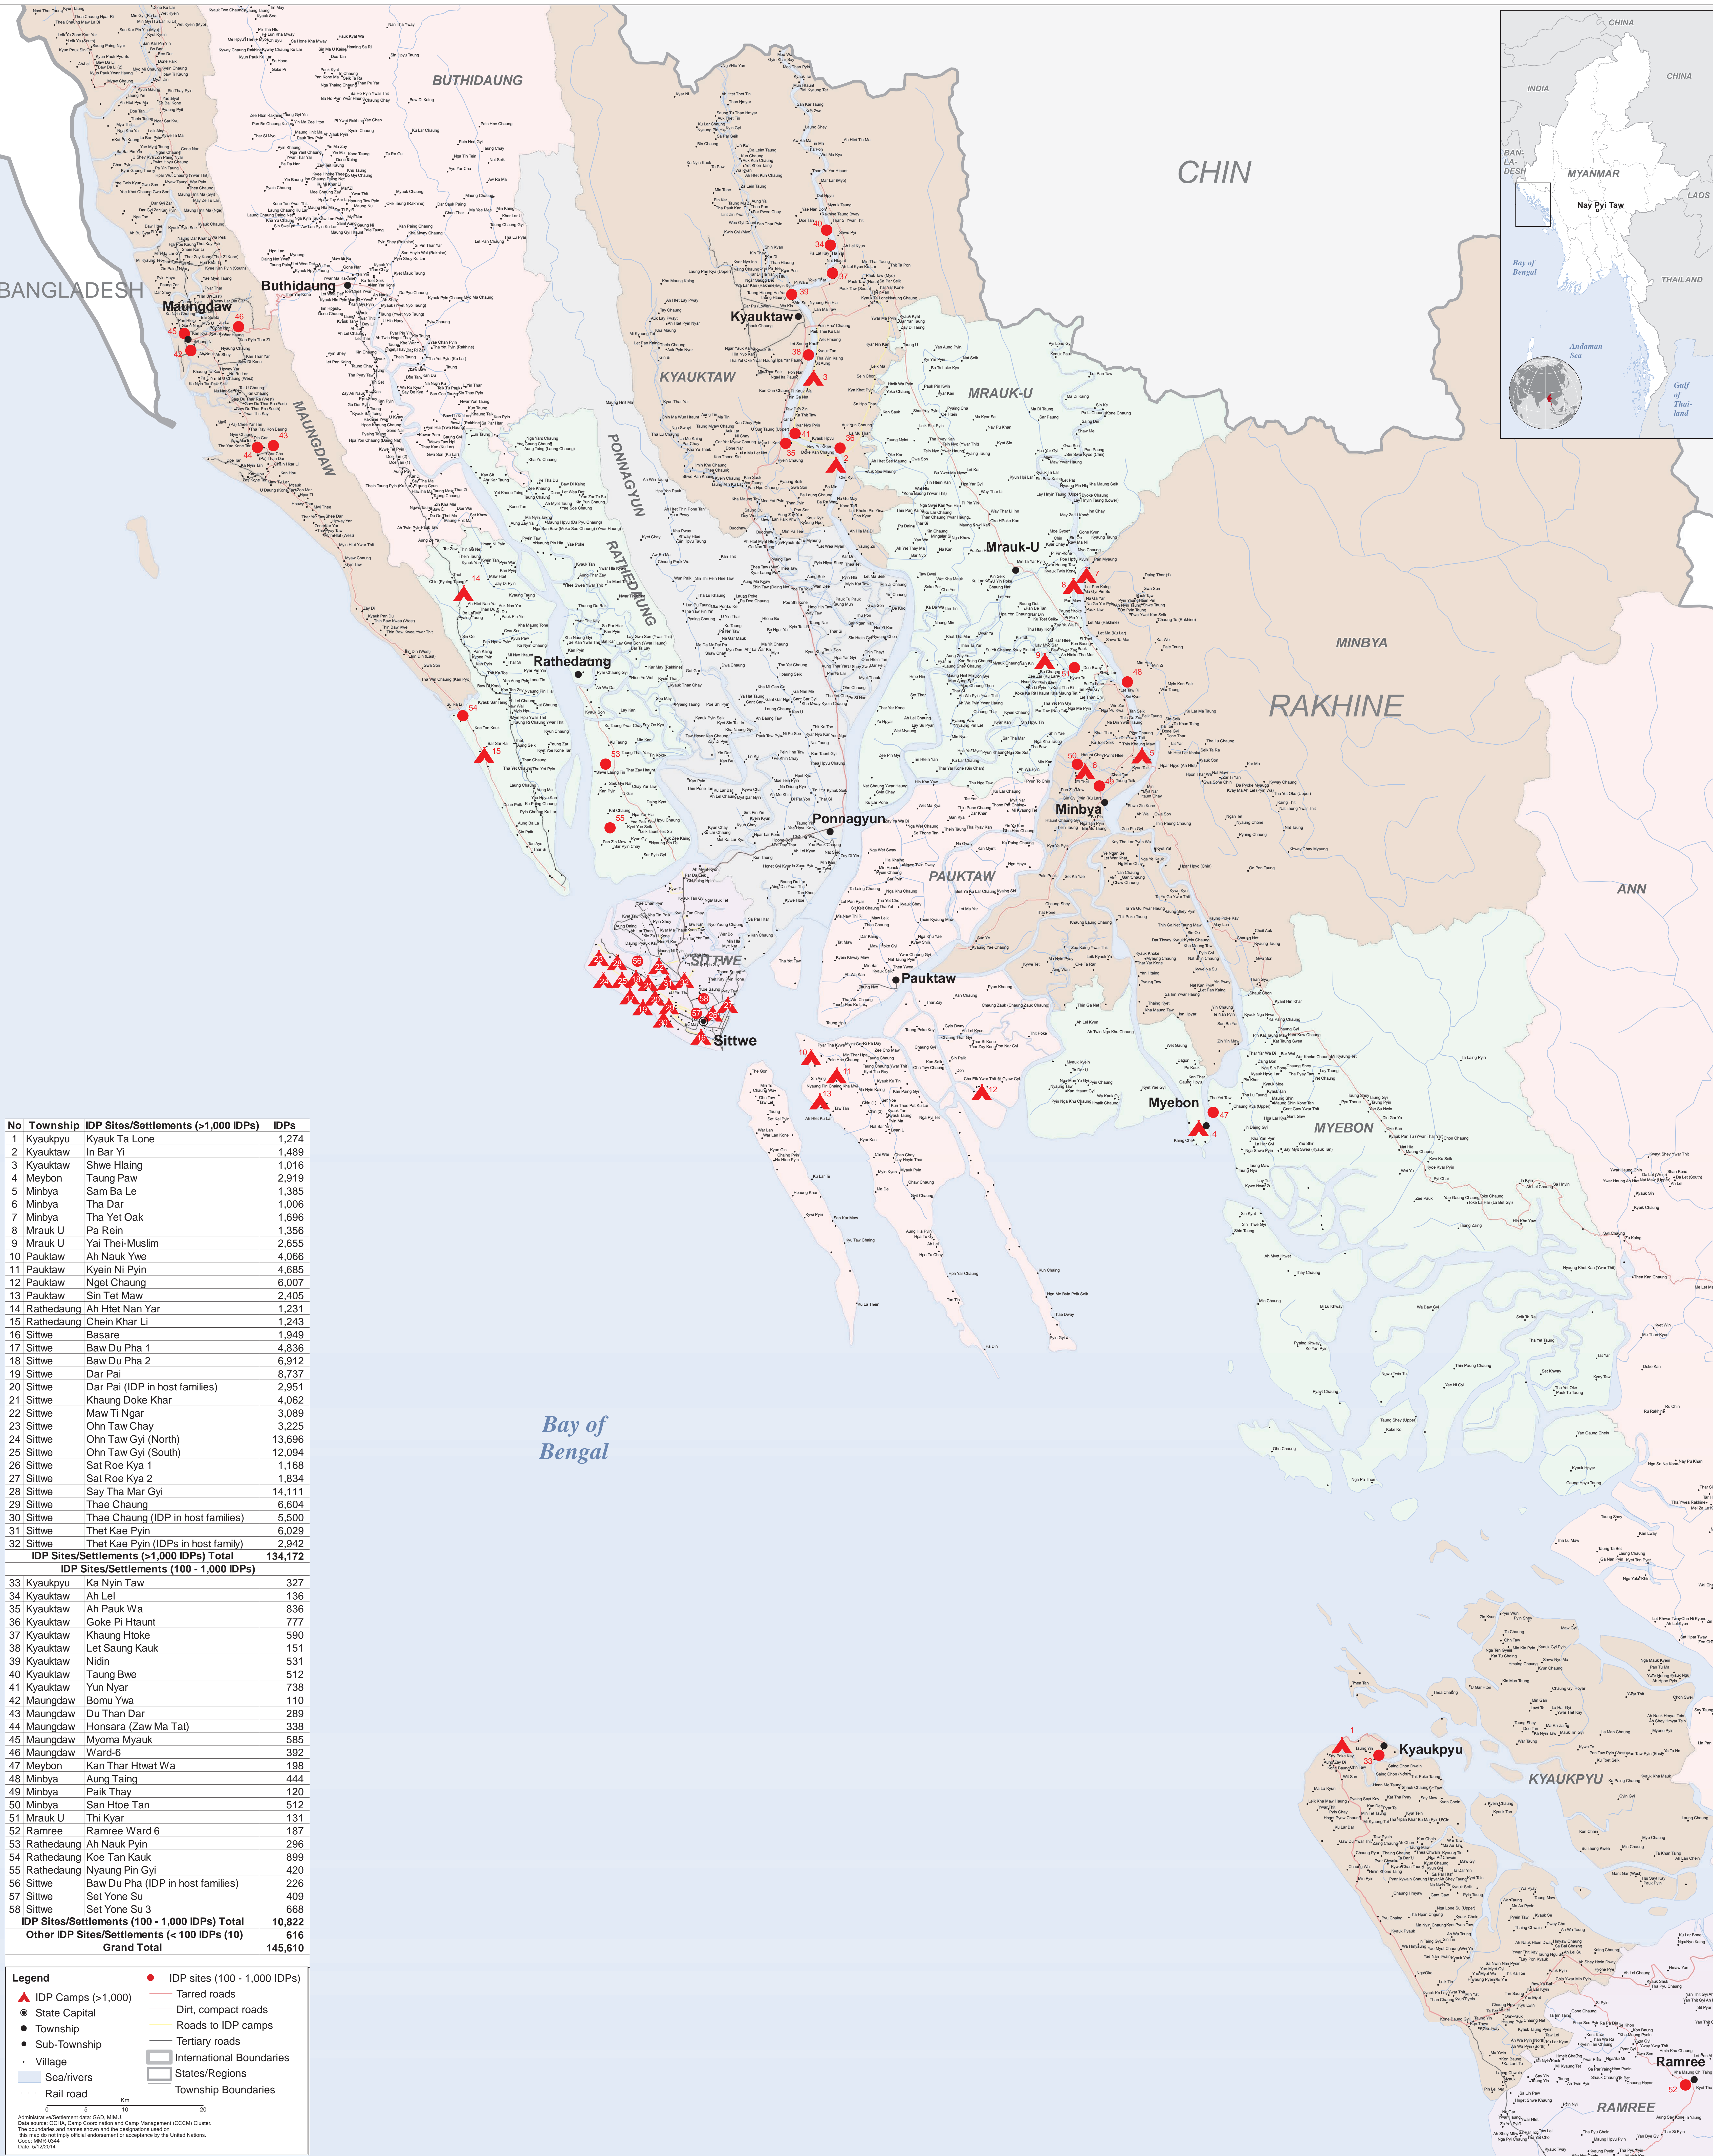

MYANMAR: IDP Sites in Rakhine State (Nov 2014)

No	Township	IDP Sites/Settlements (>1,000 IDPs)	IDPs
1	Kyaukpyu	Kyauk Ta Lone	1,274
2	Kyauktaw	In Bar Yi	1,489
3	Kyauktaw	Shwe Hlaing	1,016
4	Meybon	Taung Paw	2,919
5	Minbya	Sam Ba Le	1,385
6	Minbya	Tha Dar	1,006
7	Minbya	Tha Yet Oak	1,696
8	Mrauk U	Pa Rein	1,356
9	Mrauk U	Yai Thei-Muslim	2,655
10	Pauktaw	Ah Nauk Ywe	4,066
11	Pauktaw	Kyein Ni Pyin	4,685
12	Pauktaw	Nget Chaung	6,007
13	Pauktaw	Sin Tet Maw	2,405
14	Rathedaung	Ah Htet Nan Yar	1,231
15	Rathedaung	Chein Khar Li	1,243
16	Sittwe	Basare	1,949
17	Sittwe	Baw Du Pha 1	4,836
18	Sittwe	Baw Du Pha 2	6,912
19	Sittwe	Dar Pai	8,737
20	Sittwe	Dar Pai (IDP in host families)	2,951
21	Sittwe	Khaung Doko Khar	4,062
22	Sittwe	Maw Ti Ngar	3,089
23	Sittwe	Ohn Taw Chay	3,225
24	Sittwe	Ohn Taw Gyi (North)	13,696
25	Sittwe	Ohn Taw Gyi (South)	12,094
26	Sittwe	Sat Roe Kya 1	1,168
27	Sittwe	Sat Roe Kya 2	1,834
28	Sittwe	Say Tha Mar Gyi	14,111
29	Sittwe	Thae Chaung	6,604
30	Sittwe	Thae Chaung (IDP in host families)	5,500
31	Sittwe	Thet Kae Pyin	6,029
32	Sittwe	Thet Kae Pyin (IDPs in host family)	2,942
IDP Sites/Settlements (>1,000 IDPs) Total			134,172
IDP Sites/Settlements (100 - 1,000 IDPs)			
33	Kyaukpyu	Ka Nyin Taw	327
34	Kyauktaw	Ah Lei	136
35	Kyauktaw	Ah Pauk Wa	836
36	Kyauktaw	Goke Pi Htaunt	777
37	Kyauktaw	Khaung Htoke	590
38	Kyauktaw	Let Saung Kauk	151
39	Kyauktaw	Nidin	531
40	Kyauktaw	Taung Bwe	512
41	Kyauktaw	Yun Nyar	738
42	Maungdaw	Bomu Ywa	110
43	Maungdaw	Du Than Dar	289
44	Maungdaw	Honsara (Zaw Ma Tat)	338
45	Maungdaw	Myoma Myauk	585
46	Maungdaw	Ward-6	392
47	Meybon	Kan Thar Htwat Wa	198
48	Minbya	Aung Taing	444
49	Minbya	Paik Thay	120
50	Minbya	San Htoe Tan	512
51	Mrauk U	Thi Kyar	131
52	Ramree	Ramree Ward 6	187
53	Rathedaung	Ah Nauk Pyin	296
54	Rathedaung	Koe Tan Kauk	899
55	Rathedaung	Nyaung Pin Gyi	420
56	Sittwe	Baw Du Pha (IDP in host families)	226
57	Sittwe	Set Yone Su	409
58	Sittwe	Set Yone Su 3	668
IDP Sites/Settlements (100 - 1,000 IDPs) Total			10,822
Other IDP Sites/Settlements (< 100 IDPs) (10)			616
Grand Total			145,610

Legend

- ▲ IDP Camps (>1,000)
- IDP sites (100 - 1,000 IDPs)
- Tattered roads
- Dirt, compact roads
- State Capital
- Township
- Sub-Township
- Roads to IDP camps
- Tertiary roads
- Village
- Sea/river
- Rail road
- International Boundaries
- States/Regions
- Township Boundaries

Administrative Settlements data: CAD, MIM, MIP
Data source: OCHA, Camp Coordination and Camp Management (CCCM) Cluster
The boundary of IDP camps shown and the designations used on this map do not imply official endorsement or acceptance by the United Nations.
Date: 5/12/2014