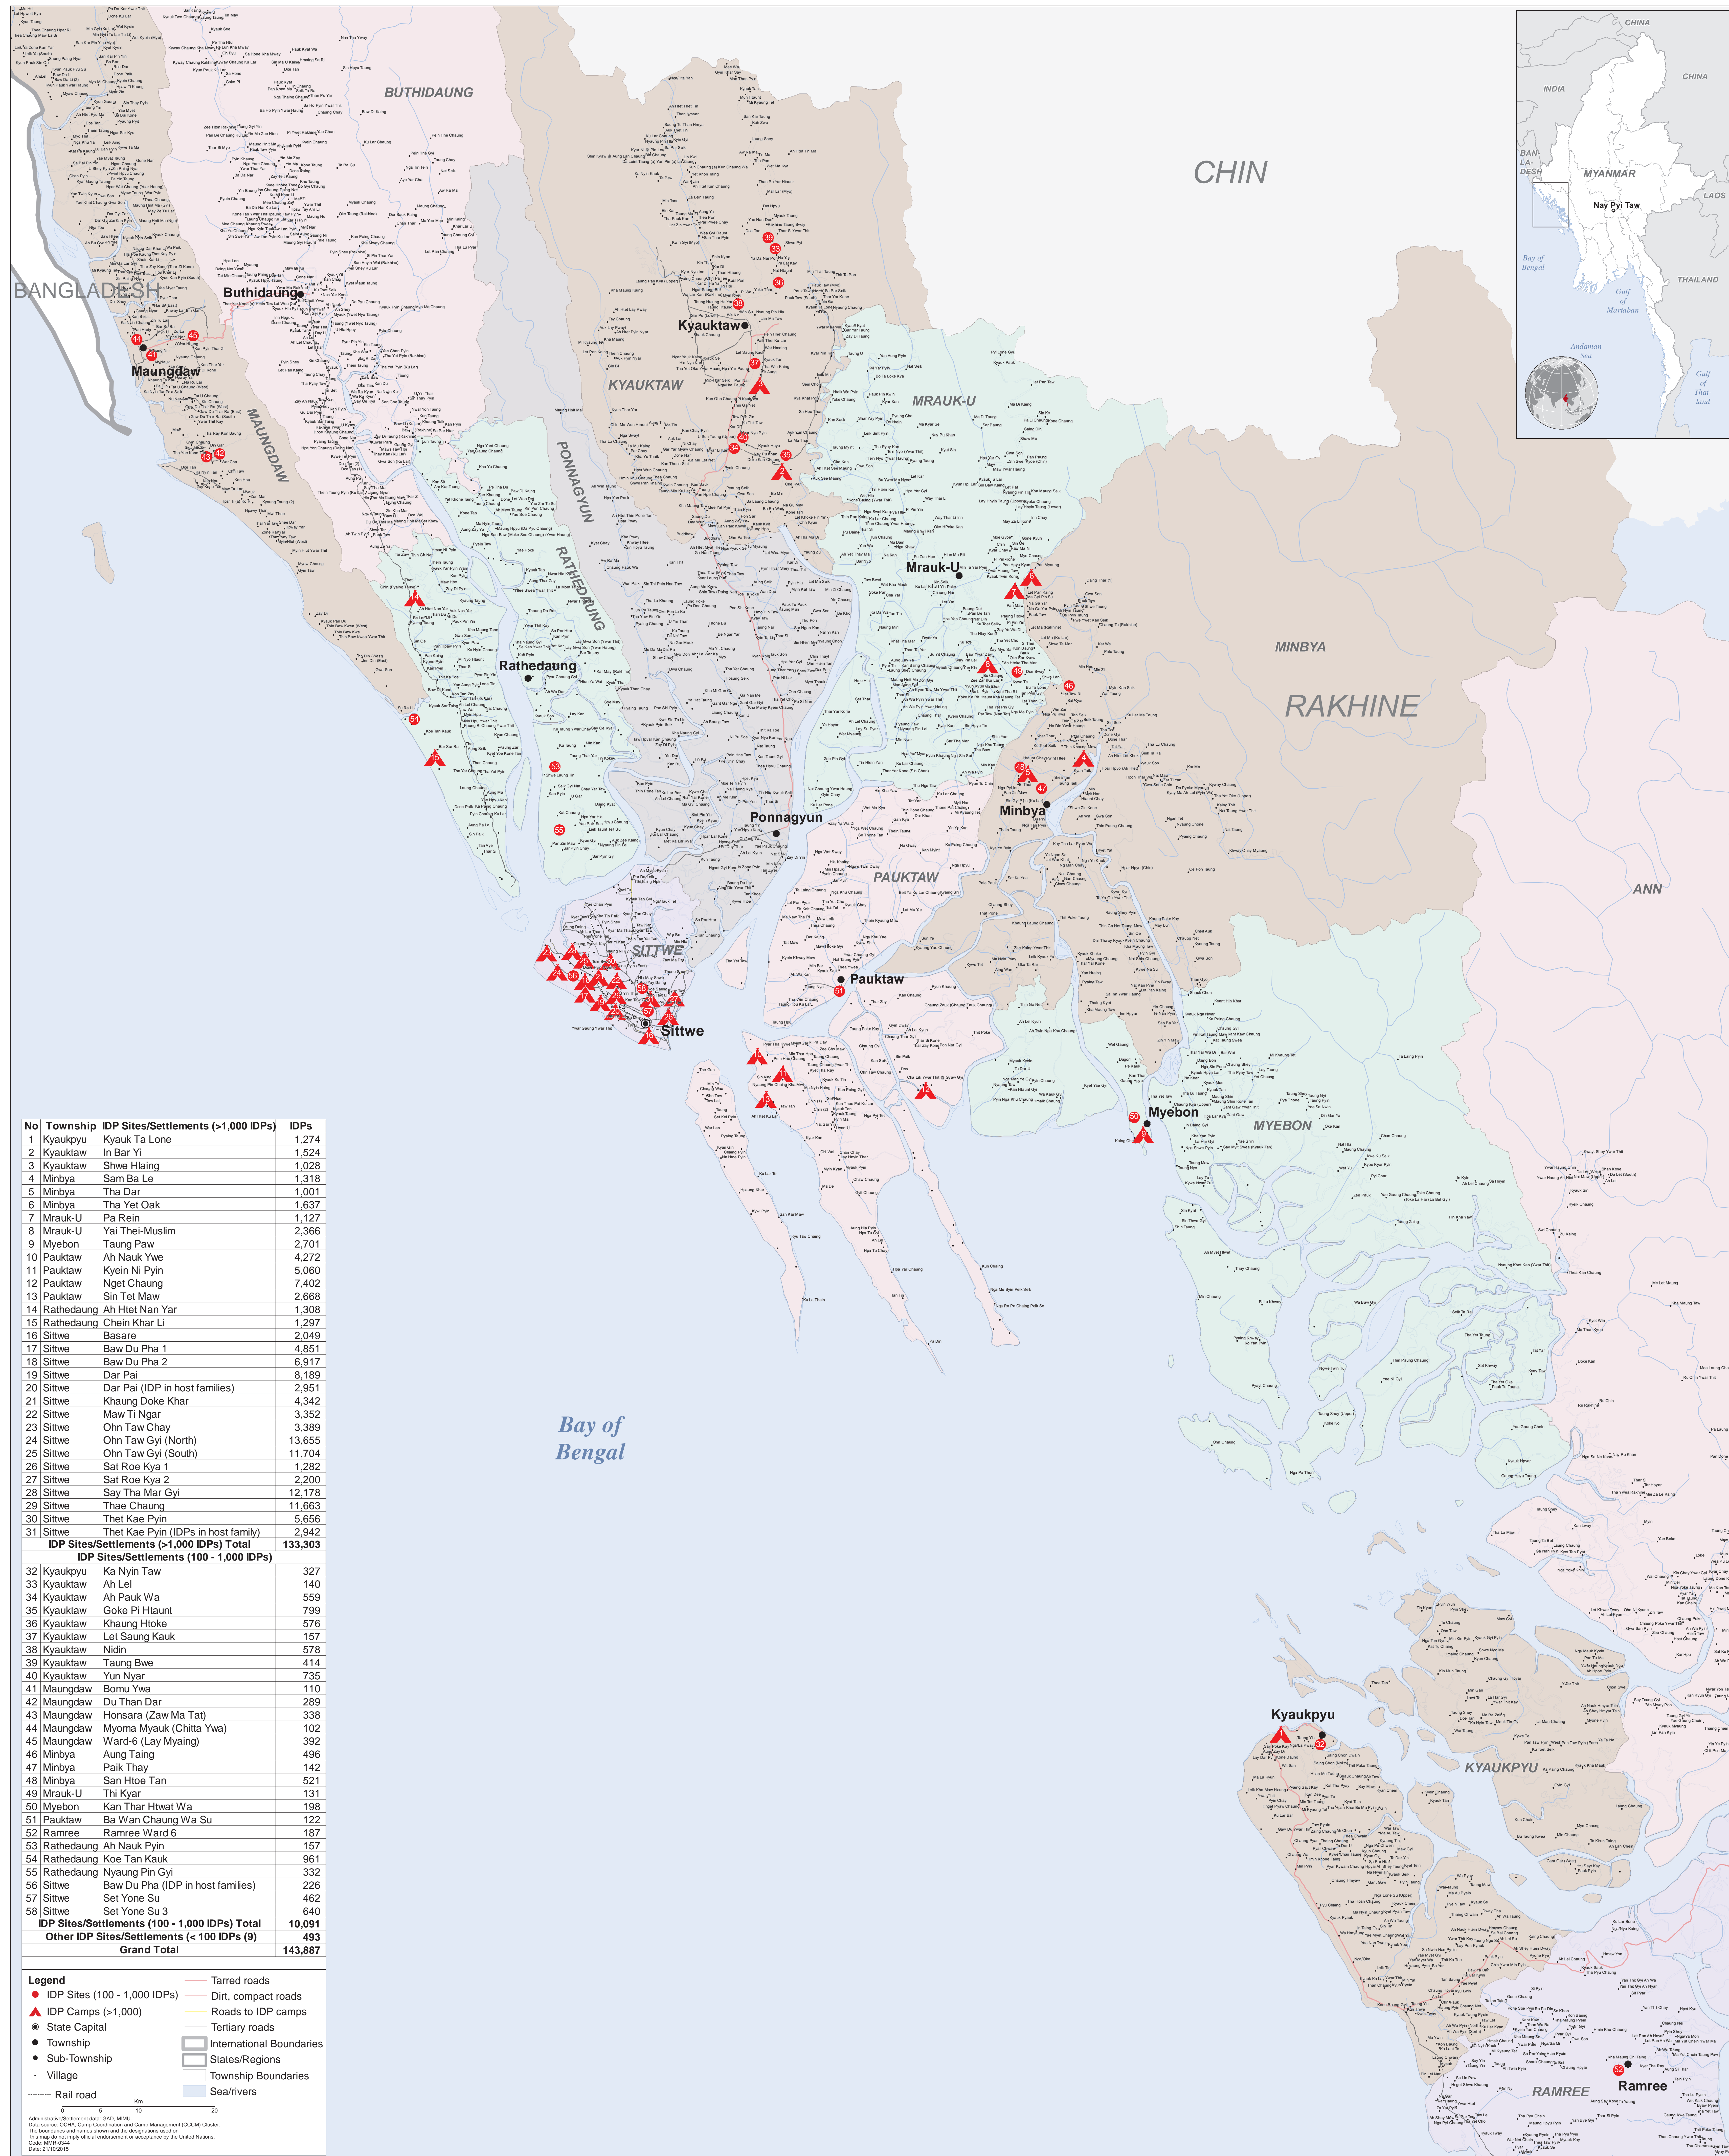

MYANMAR: IDP Sites in Rakhine State (Oct 2015)

No	Township	IDP Sites/Settlements (>1,000 IDPs)	IDPs
1	Kyaukpyu	Kyauk Ta Lone	1,274
2	Kyauktaw	In Bar Yi	1,524
3	Kyauktaw	Shwe Hlaing	1,028
4	Minbya	Sam Ba Le	1,318
5	Minbya	Tha Dar	1,001
6	Minbya	Tha Yet Oak	1,637
7	Mrauk-U	Pa Rein	1,127
8	Mrauk-U	Yai Thei-Muslim	2,366
9	Myebon	Taung Paw	2,701
10	Pauktaw	Ah Nauk Ywe	4,272
11	Pauktaw	Kyein Ni Pyin	5,060
12	Pauktaw	Nqet Chaung	7,402
13	Pauktaw	Sin Tet Maw	2,668
14	Rathedaung	Ah Htet Nan Yar	1,308
15	Rathedaung	Chein Khar Li	1,297
16	Sittwe	Basare	2,049
17	Sittwe	Baw Du Pha 1	4,851
18	Sittwe	Baw Du Pha 2	6,917
19	Sittwe	Dar Pai	8,189
20	Sittwe	Dar Pai (IDP in host families)	2,951
21	Sittwe	Khaung Doke Khar	4,342
22	Sittwe	Maw Ti Ngar	3,352
23	Sittwe	Ohn Taw Chay	3,389
24	Sittwe	Ohn Taw Gyi (North)	13,655
25	Sittwe	Ohn Taw Gyi (South)	11,704
26	Sittwe	Sat Roe Kya 1	1,282
27	Sittwe	Sat Roe Kya 2	2,200
28	Sittwe	Say Tha Mar Gyi	12,178
29	Sittwe	Thae Chaung	11,663
30	Sittwe	Thet Kae Pyin	5,656
31	Sittwe	Thet Kae Pyin (IDPs in host family)	2,942
IDP Sites/Settlements (>1,000 IDPs) Total			133,303
IDP Sites/Settlements (100 - 1,000 IDPs)			
32	Kyaukpyu	Ka Nyin Taw	327
33	Kyauktaw	Ah Lel	140
34	Kyauktaw	Ah Pauk Wa	559
35	Kyauktaw	Goke Pi Htaunt	799
36	Kyauktaw	Khaung Htoke	576
37	Kyauktaw	Let Saung Kauk	157
38	Kyauktaw	Nidin	578
39	Kyauktaw	Taung Bwe	414
40	Kyauktaw	Yun Nyar	735
41	Maungdaw	Bomu Ywa	110
42	Maungdaw	Du Than Dar	289
43	Maungdaw	Honsara (Zaw Ma Tat)	338
44	Maungdaw	Myoma Myauk (Chitta Ywa)	102
45	Maungdaw	Ward-6 (Lay Myaing)	392
46	Minbya	Aung Taing	496
47	Minbya	Paik Thay	142
48	Minbya	San Htoe Tan	521
49	Mrauk-U	Thi Kyar	131
50	Myebon	Kan Thar Htwat Wa	198
51	Pauktaw	Ba Wan Chaung Wa Su	122
52	Ramree	Ramree Ward 6	187
53	Rathedaung	Ah Nauk Pyin	157
54	Rathedaung	Koe Tan Kauk	961
55	Rathedaung	Nyaung Pin Gyi	332
56	Sittwe	Baw Du Pha (IDP in host families)	226
57	Sittwe	Set Yone Su	462
58	Sittwe	Set Yone Su 3	640
IDP Sites/Settlements (100 - 1,000 IDPs) Total			10,091
Other IDP Sites/Settlements (< 100 IDPs (9))			493
Grand Total			143,887

Legend

- IDP Sites (100 - 1,000 IDPs)
- ▲ IDP Camps (>1,000)
- State Capital
- Sub-Township
- Village
- Tarred roads
- Dirt, compact roads
- Roads to IDP camps
- Tertiary roads
- International Boundaries
- States/Regions
- Township Boundaries
- Sea/rivers

Administrative/Setting data: GADM, MIMIC
Data source: OCHA, Camp Coordination and Camp Management (CCCM) Cluster
The boundaries and names shown and the designations used on this map do not imply official endorsement or acceptance by the United Nations.
Code: MMR-0344
Date: 2015/10/15