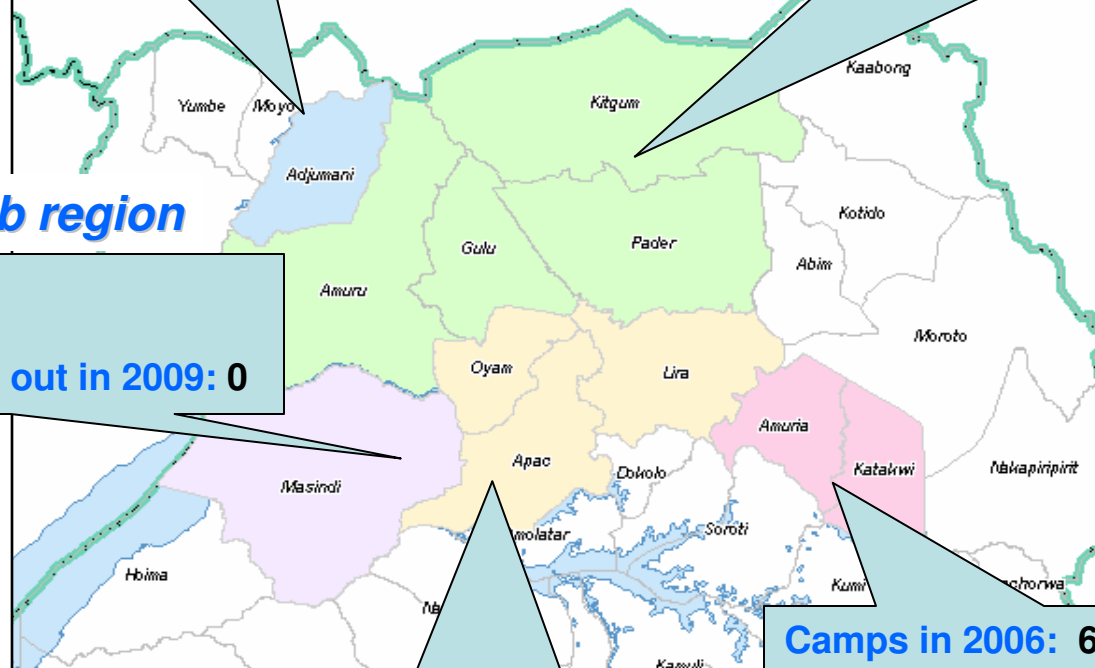

C. Number of Camps as of 2006 and their current status as of 2009

West Nile sub region

Camps in 2006: 8
Camps closed: 0
Assessed for phase out in 2009: 0

Acholi sub region

Camps in 2006: 121
Camps closed: 0
Assessed for phase out in 2009: 60

Bunyoro sub region

Camps in 2006: 0
Camps closed: 0
Assessed for phase out in 2009: 0

Camps in 2006: 61
Camps closed: 61
Assessed for phase out in 2009: 0

Camps in 2006: 61
Camps closed: 42
Assessed for phase out in 2009: 0

Teso sub region

Lango sub region