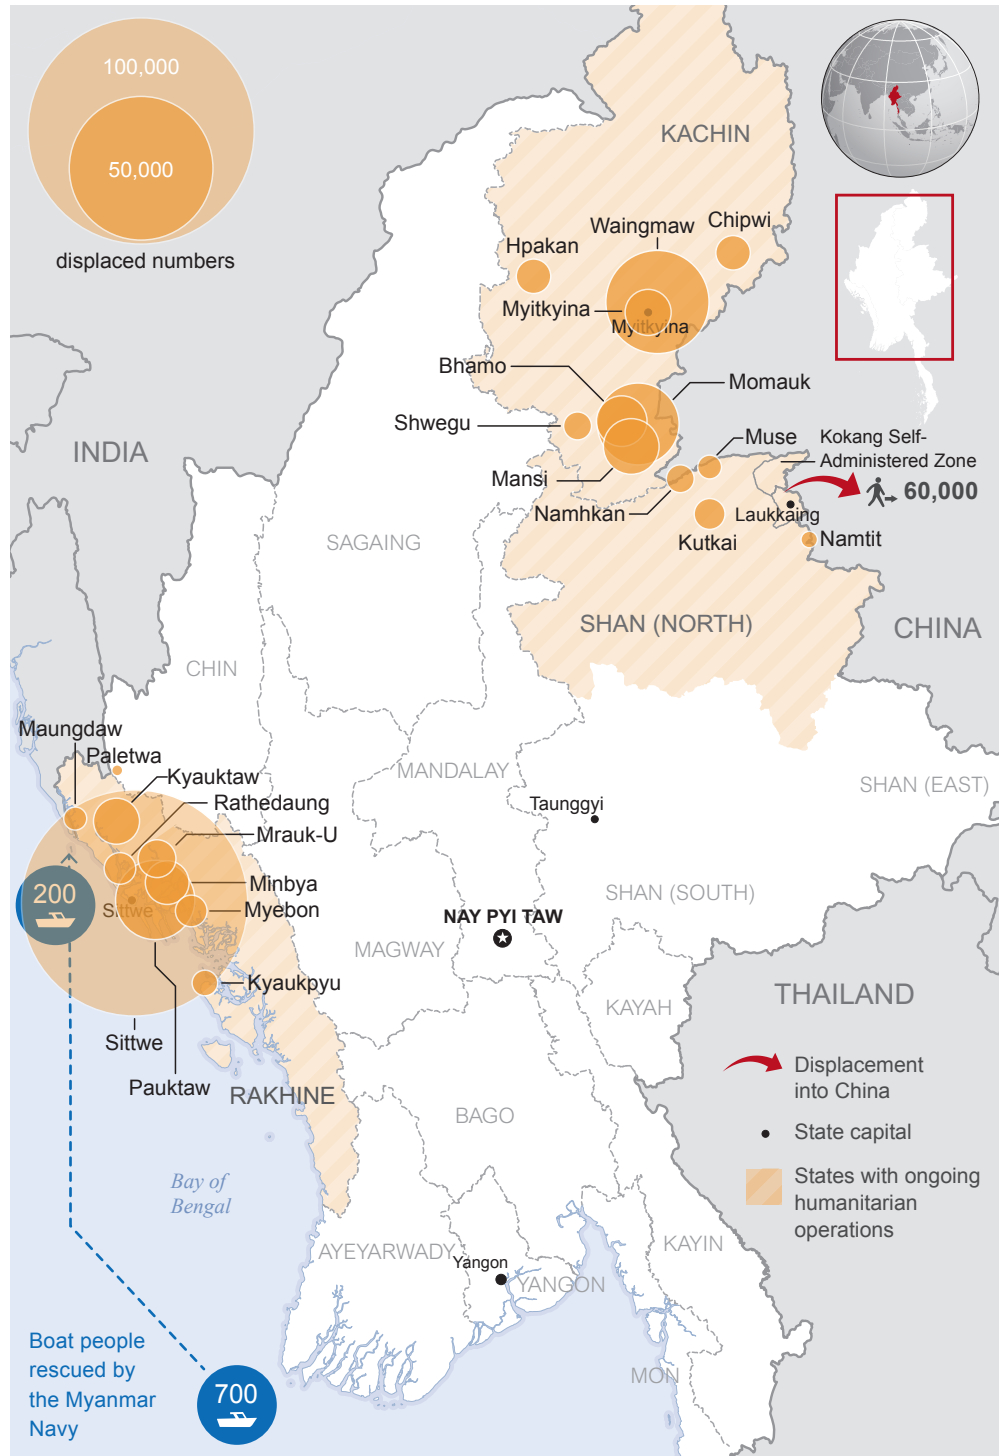

OVERVIEW

>500,000

people in need of humanitarian assistance

More than 500,000 people are in need of humanitarian assistance in Myanmar in 2015. This includes about 130,000 people in Rakhine State, who remain displaced following outbreaks of inter-communal violence in 2012, and over 100,000 people displaced by conflict in Kachin and northern Shan states since 2011.

KACHIN AND SHAN NORTH

In March and April, cross-line missions delivered assistance to over 12,000 IDPs in non-government areas in Kachin. The UN and INGOs are waiting for authorization to proceed with the next series of cross-line convoys. Most international organizations have not had access to Laiza since September 2014, where almost fifty per cent of IDPs in non-government areas are living. National NGOs have access to all areas of Kachin and continue to provide assistance to IDPs in these areas. Fighting in the Kokang Self-Administered Zone continued, but the MNDA declared a unilateral ceasefire on 11 June. The Myanmar Red Cross Society has had access and provided some assistance. International organizations continue to advocate for access.

RAKHINE

The Rakhine State Government and international organizations are working to repair and maintain shelters for displaced people in Rakhine. Some 2,000 displaced households have received government assistance to rebuild their homes. Many of the temporary shelters were built over two years ago and many have reached the end of their initial life-span.

On 22 May, a boat with over 200 people was rescued off the coast of Rakhine State by the Myanmar Navy. On 29 May, another boat with over 700 onboard was rescued off the coast of Ayeyarwady State. People from the boats are receiving assistance from state authorities, UN agencies and INGOs. On 8 June, 150 nationals of Bangladesh were repatriated.