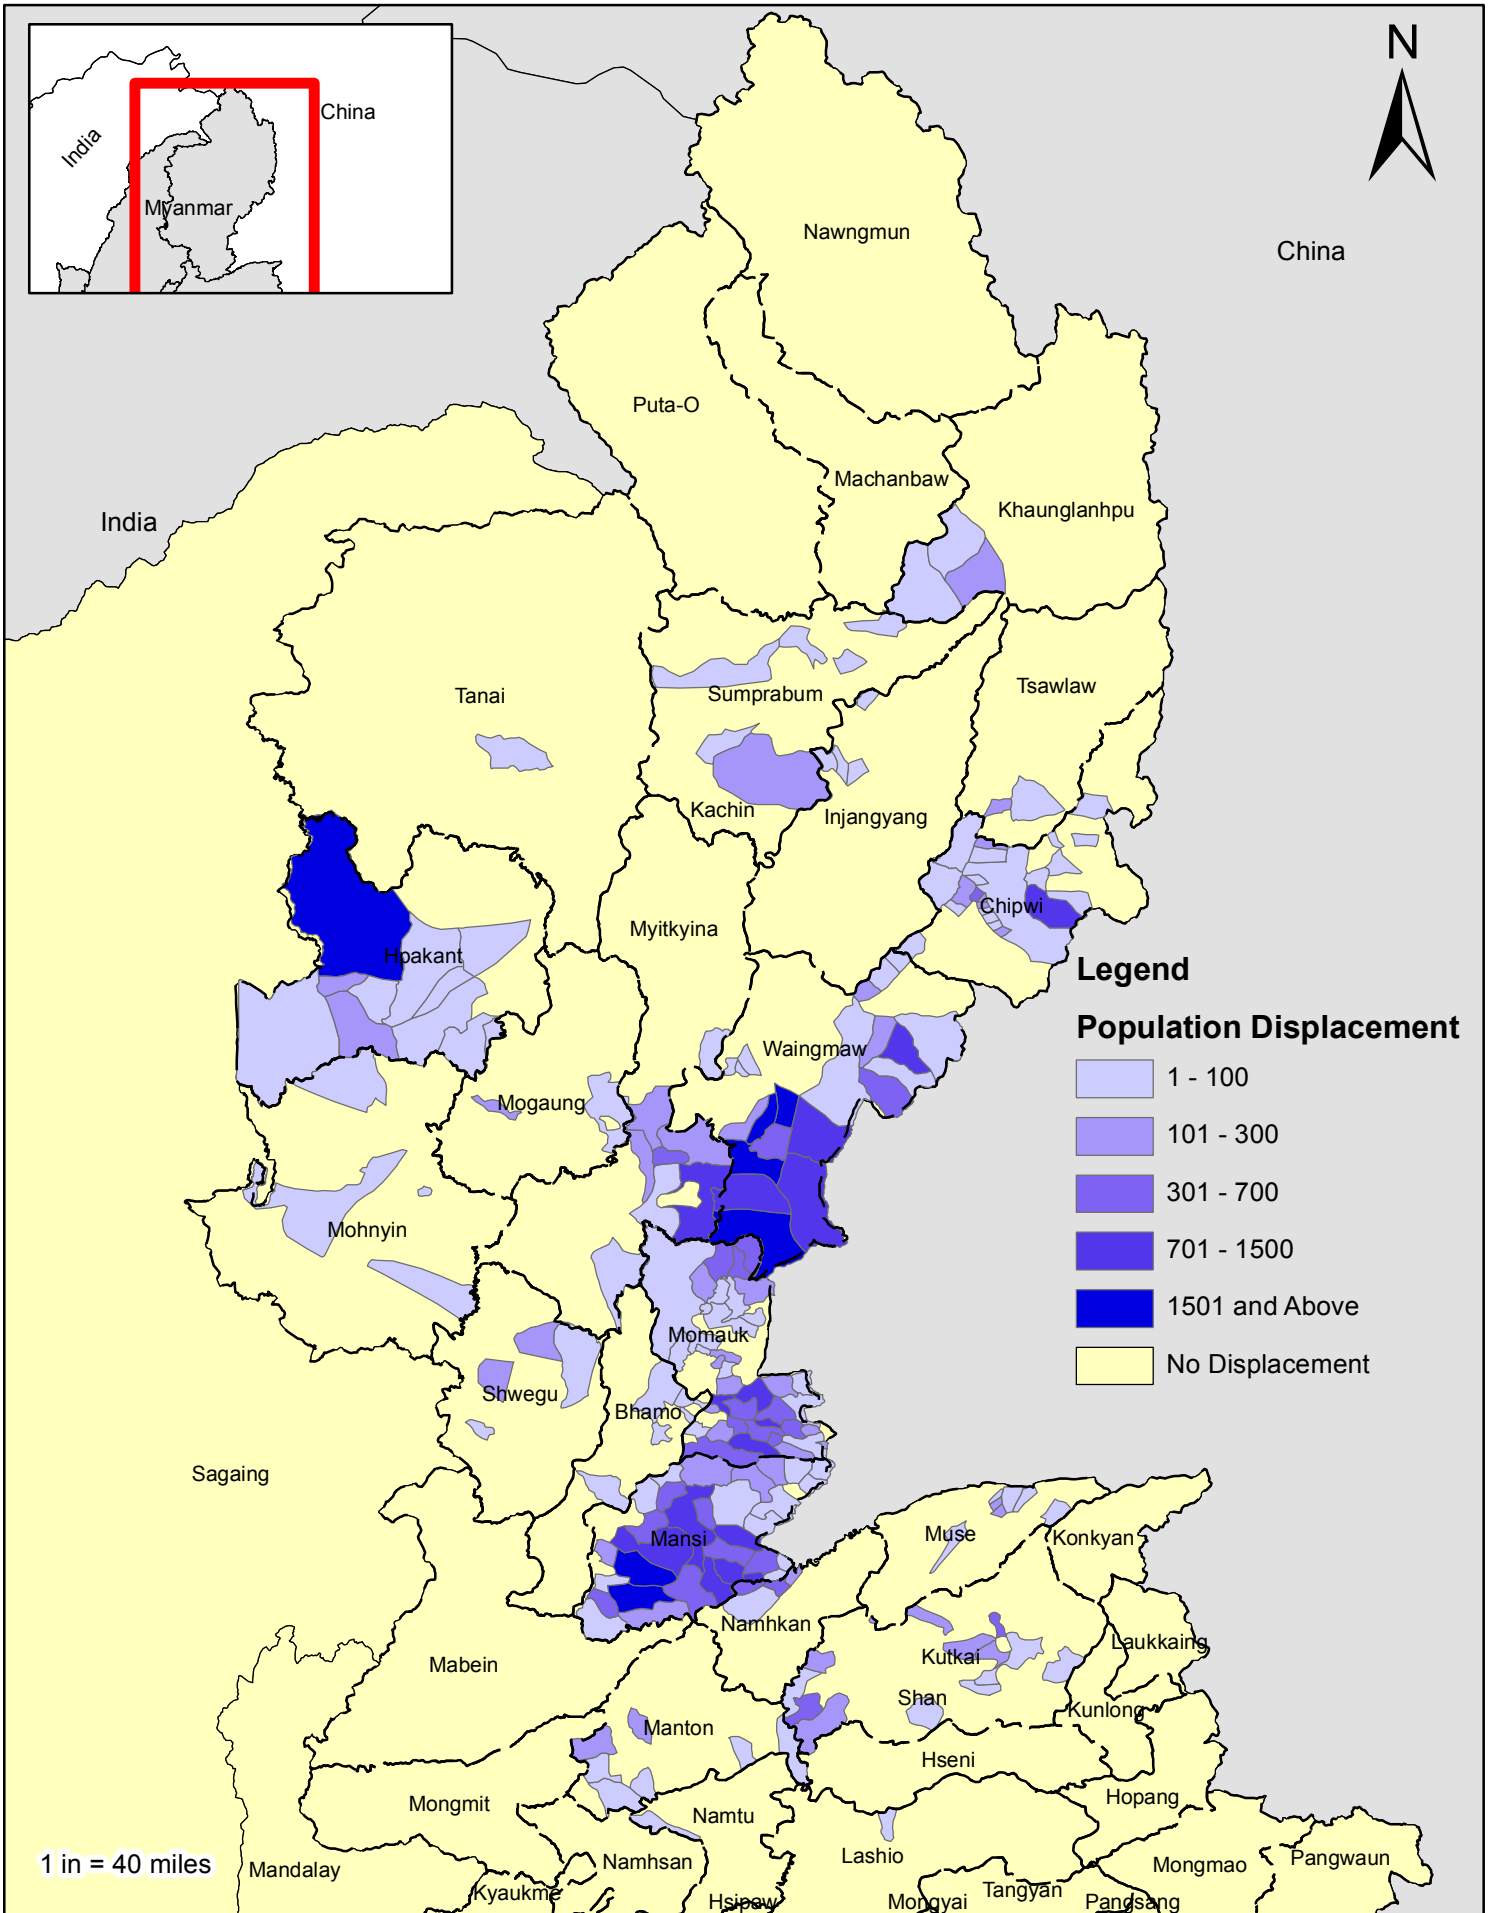

# DisplacePopulation Per Village Tract (POO-Camp Profile Round 3)

Projection/Datum : GCS/WGS 84  
 Map Creation Date : 22-Jun-2015  
 Data Sources : MIMU, UNHCR, KBC, KMSS, Shalom  
 Map produced by UNHCR

Disclaimer: The names shown and the boundaries used on this map do not imply official endorsement or acceptance by the United Nations.