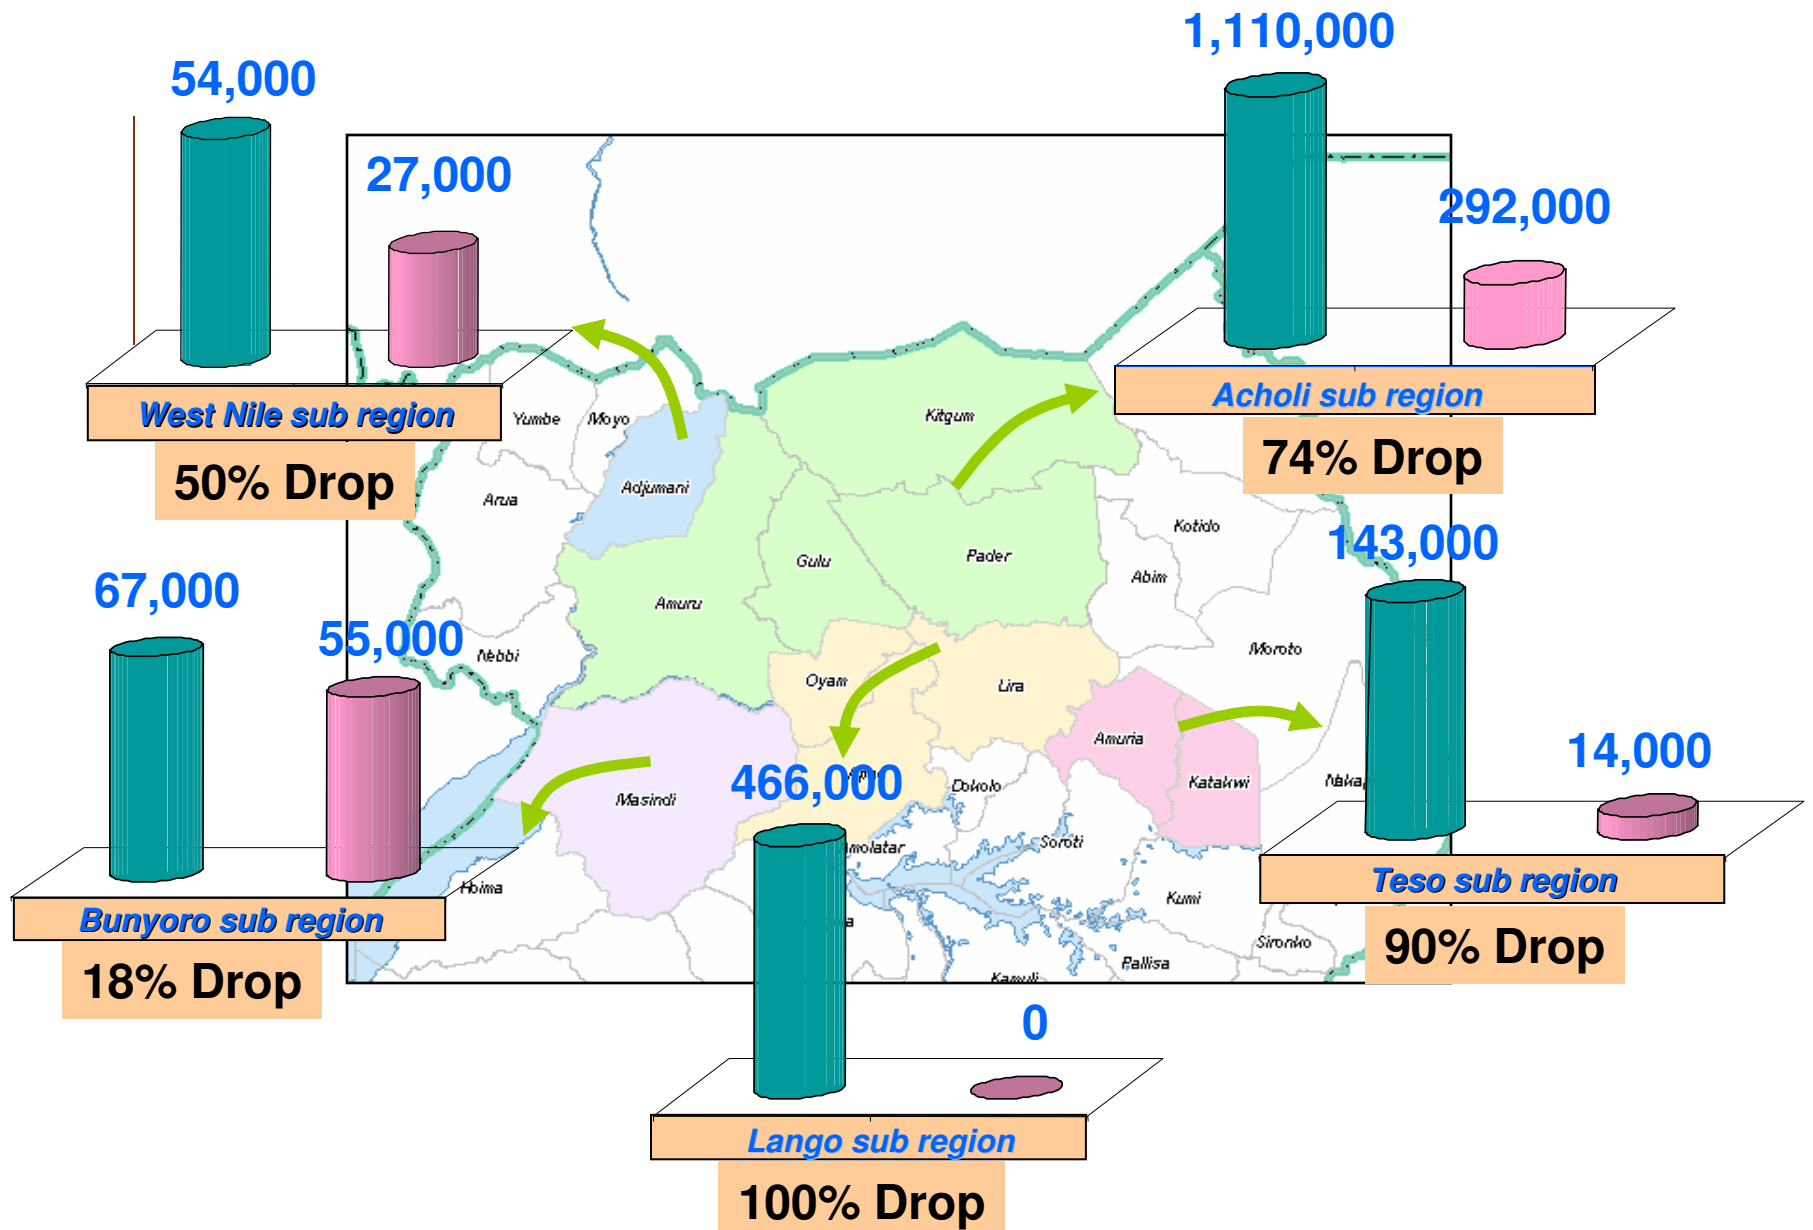

A. IDP Camp population in 2006 and 2009 by sub-region

Total estimated CAMP Population in 2006: **1,840,000**; in 2009: **388,000**. Average decline in CAMP population: **78.9%**

As of 2006

As of 2009