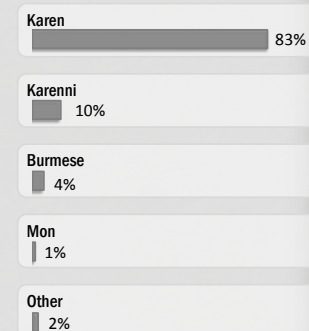

Unregistered population 50,170

Age and Gender

Religion

Ethnicity

Legend

- ▲ Temporary Shelter
- UNHCR Office