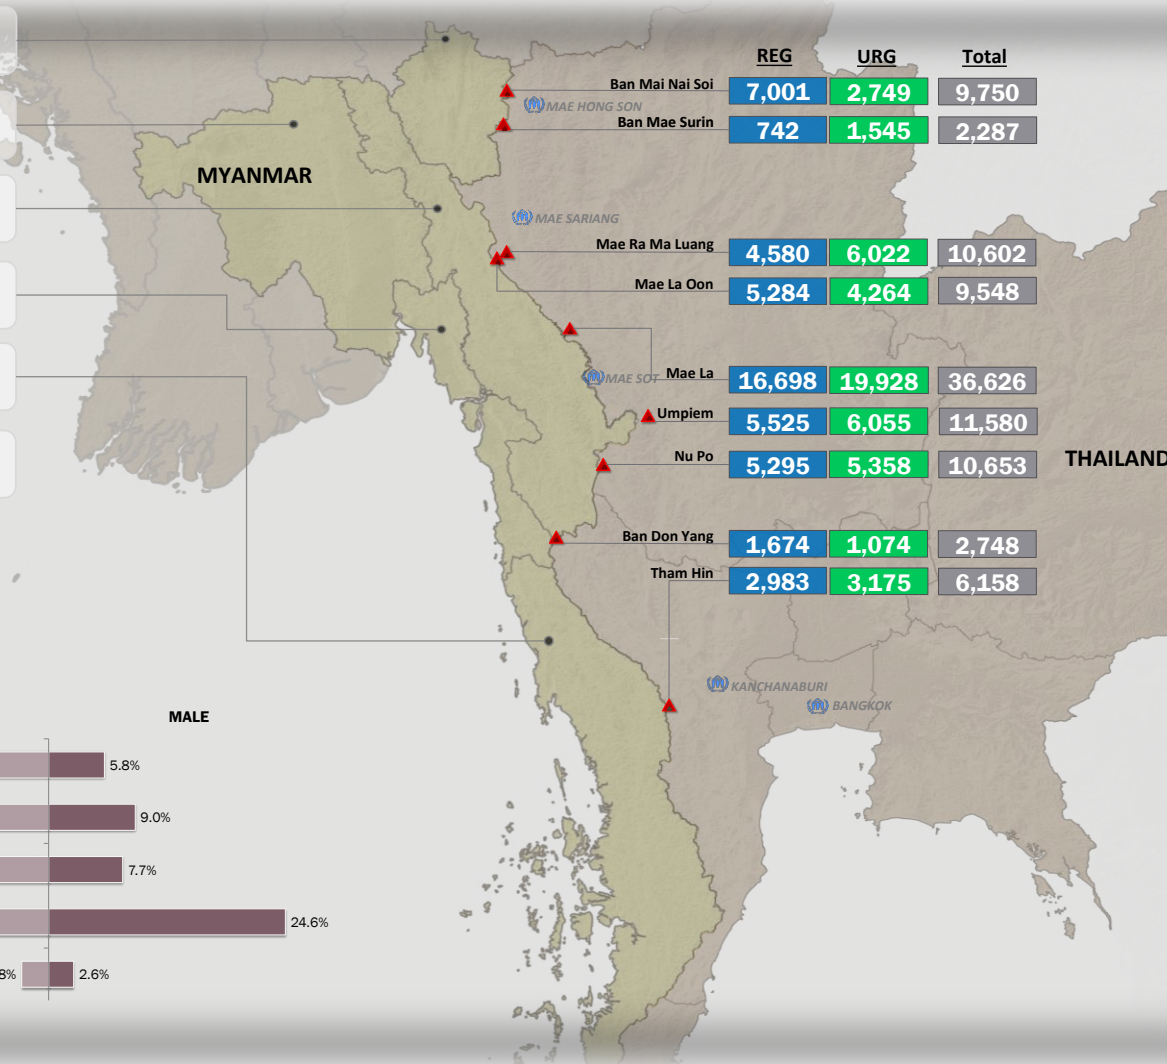

Main States/Regions of Origin

Based on registered refugee population

Total Verified Refugee Population*

99,952

* Verification Exercise conducted from Jan-Apr 2015 and subsequent data changes to-date

Registered population 49,782

Unregistered population 50,170

Age and Gender

Religion

Ethnicity

Legend

- ▲ Temporary Shelter
- UNHCR Office