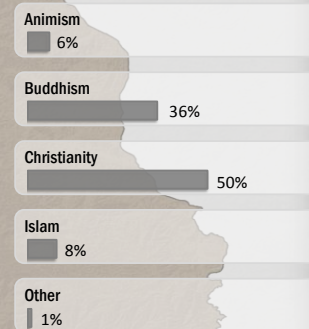

Main States/Regions of Origin

Based on registered refugee population

Total Verified Refugee Population*

99,952

* Verification Exercise conducted from Jan-Apr 2015 and subsequent data changes to-date

Registered population 49,782

Unregistered population 50,170

Age and Gender

Religion

Ethnicity

Legend

- ▲ Temporary Shelter
- UNHCR Office