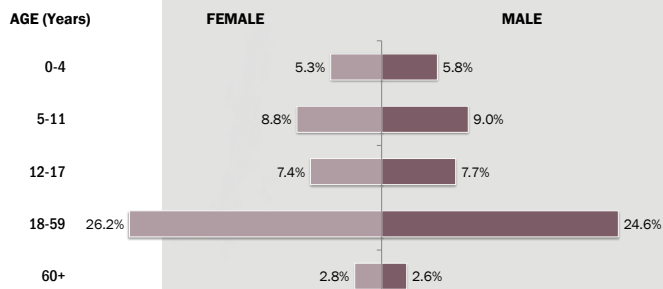

Main States/Regions of Origin

Based on registered refugee population

Total Verified Refugee Population*

99,952

* Verification Exercise conducted from Jan-Apr 2015 and subsequent data changes to-date

Registered population 49,782

Unregistered population 50,170

Age and Gender

Religion

Ethnicity

Legend

- ▲ Temporary Shelter
- UNHCR Office