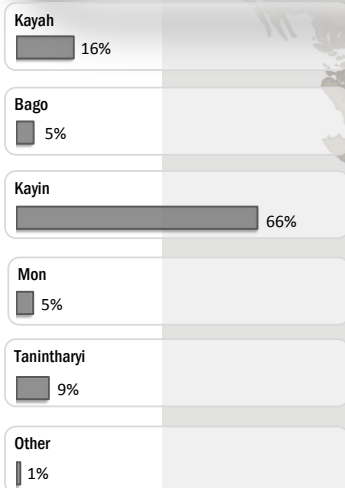

Main States/Regions of Origin

Based on registered refugee population

Total Verified Refugee Population*

99,952

* Verification Exercise conducted from Jan-Apr 2015 and subsequent data changes to-date

Registered population 49,782

Unregistered population 50,170

Age and Gender

Religion

Ethnicity

Legend

- ▲ Temporary Shelter
- UNHCR Office