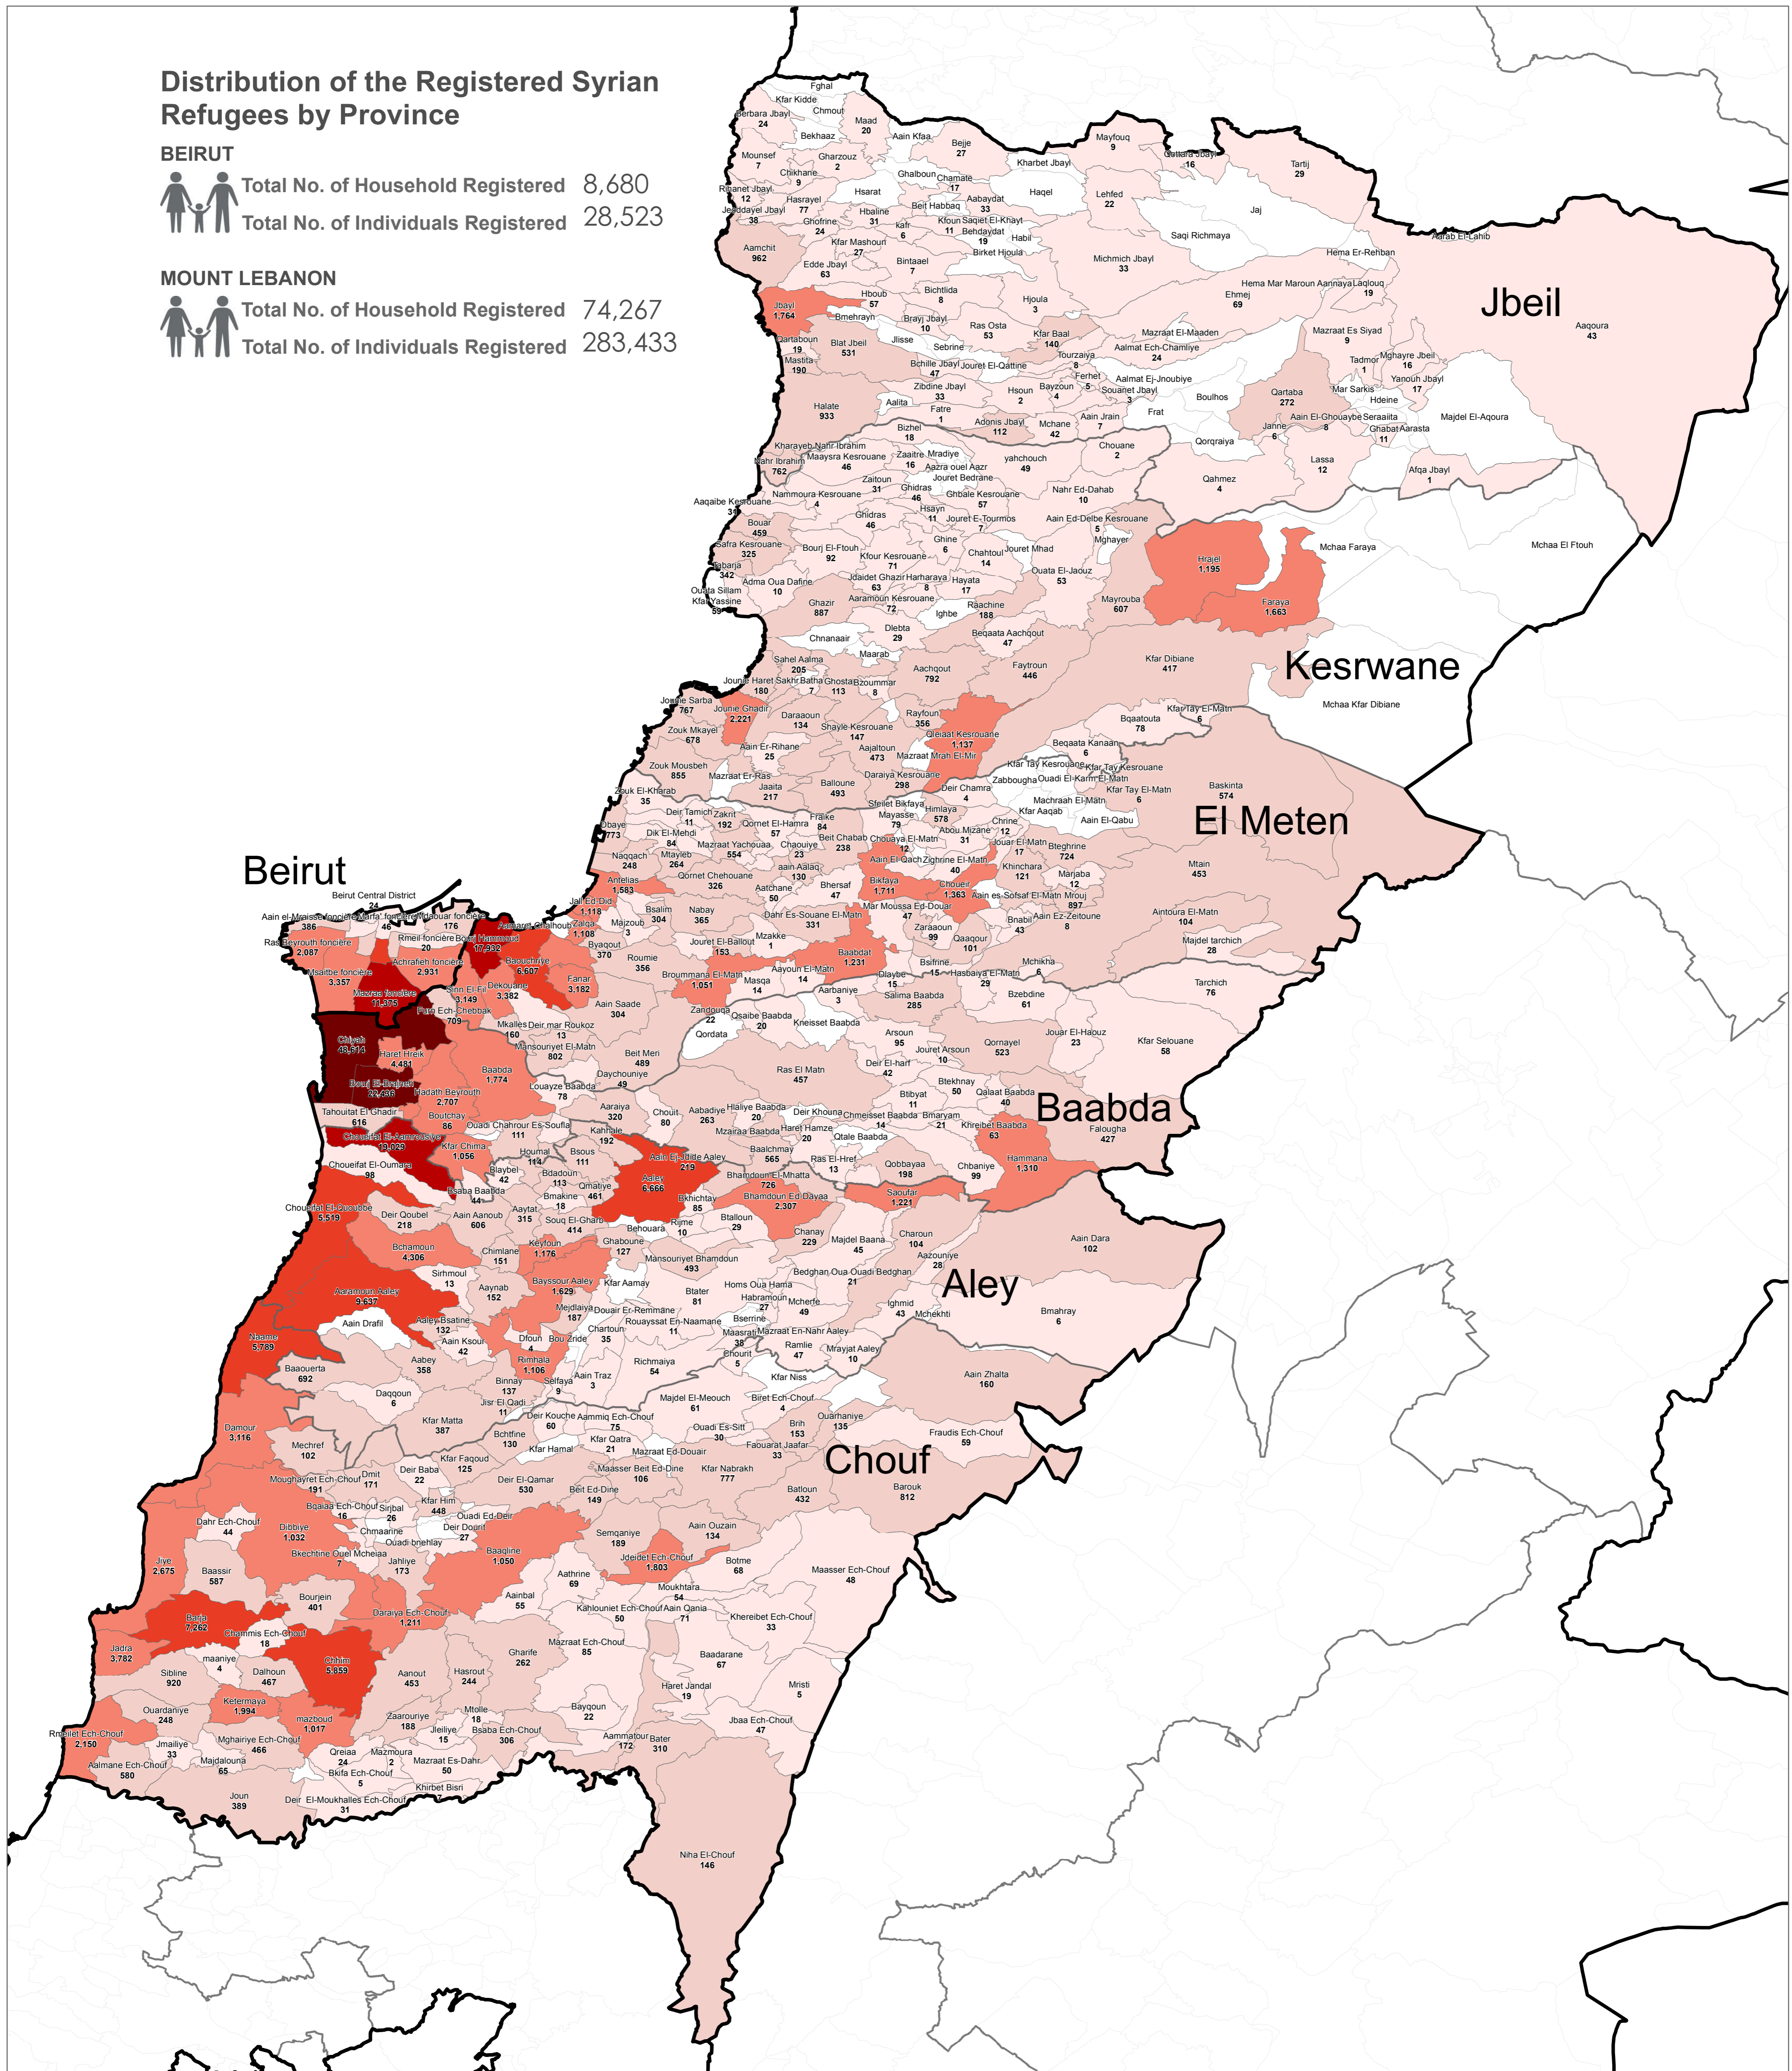

Distribution of the Registered Syrian Refugees by Province

BEIRUT

Total No. of Household Registered 8,680
 Total No. of Individuals Registered 28,523

MOUNT LEBANON

Total No. of Household Registered 74,267
 Total No. of Individuals Registered 283,433

Legend

No. of Refugees per Cadastral

Governorate

Caza

The No. indicates the registered refugees at the cadastral level

Notes

This map has been produced by UNHCR based on maps and material provided by the Government of Lebanon for UNHCR operational purposes. It does not constitute an official United Nations map. The designations employed and the presentation of material on this map do not imply the expression of any opinion whatsoever on the part of the Secretariat of the United Nations concerning the legal status of any country, territory, city or area or of its authorities, or concerning the delimitation of its frontiers or boundaries.

Data Sources:
 - Lebanese Border, Caza and Cadastral Boundaries: NPMP/PT 2005.
 - Geographic Projection WGS 1984

Registered Refugees Figures by UNHCR as of 31 January 2016.
 For more information contact Diana El Habr at elhabr@unhcr.org

GIS and Mapping by UNHCR. For information and updates contact Jad Ghosn: ghosn@unhcr.org
 Maroun Sader: sader@unhcr.org

NPMP/PT: National Physical Master Plan for the Lebanese Territory

LOCATION DIAGRAM